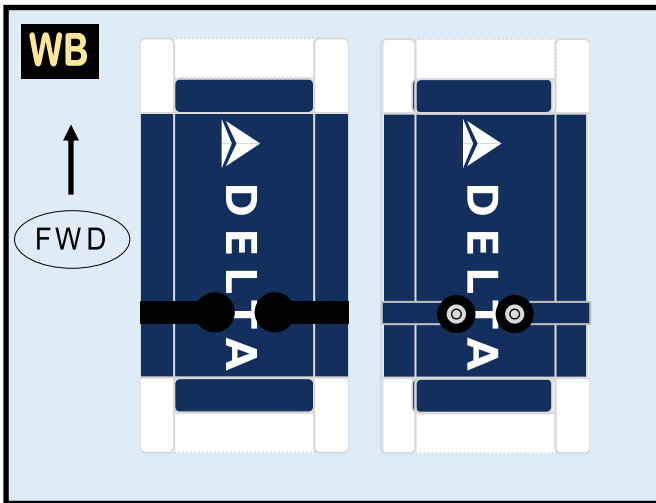

Paper-based scale model design system Copyright © 2019 – Airigami / Airline designs and logos are reproduced for Fair Use educational and informational purposes. USE OF THIS TEMPLATE FOR FINANCIAL GAIN IS PROHIBITED.