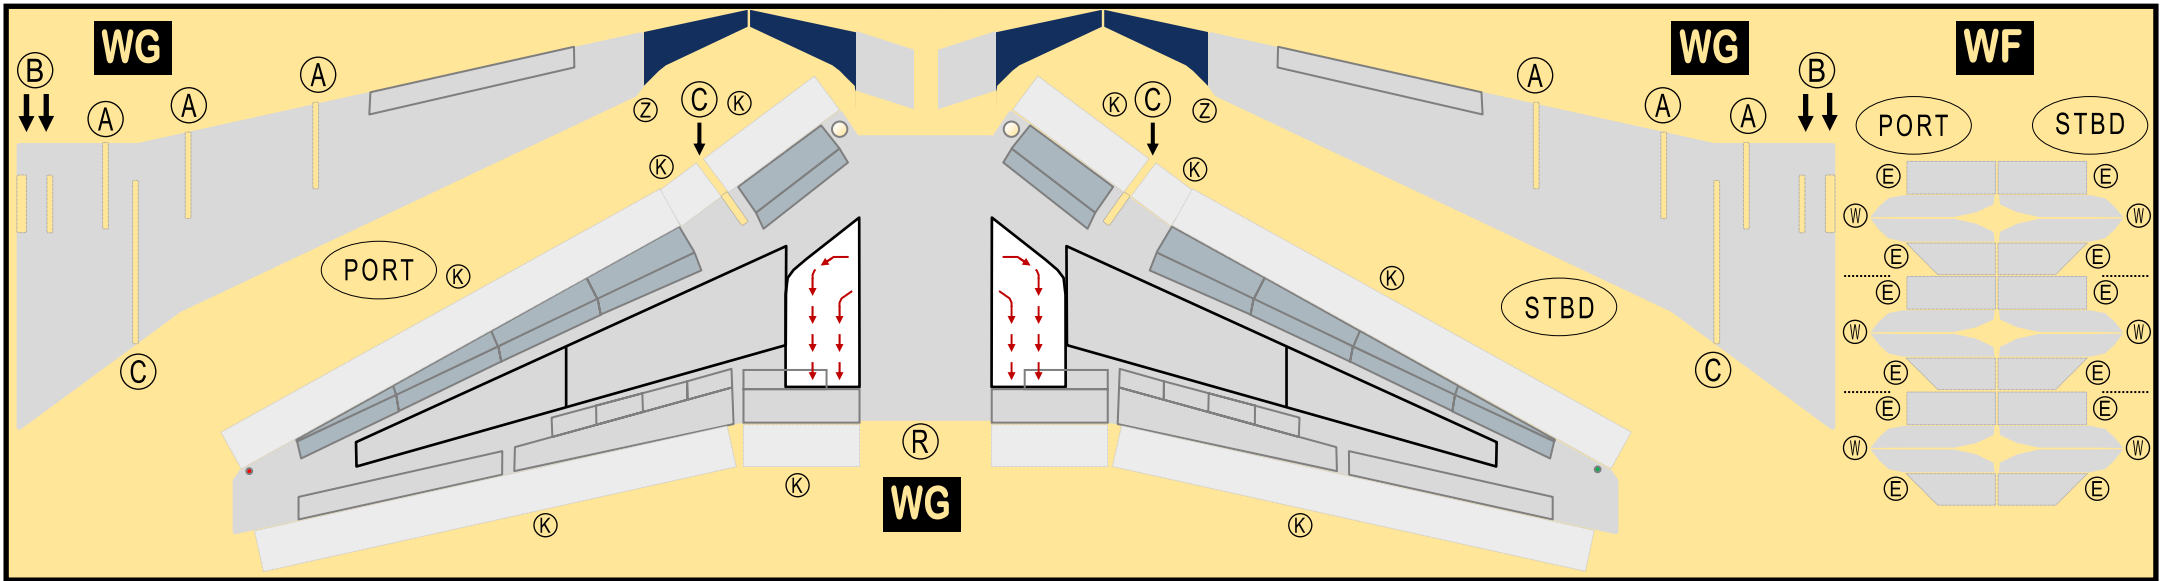

Paper-based scale model design system Copyright © 2019 – Airigami / Airline designs and logos are reproduced for Fair Use educational and informational purposes. USE OF THIS TEMPLATE FOR FINANCIAL GAIN IS PROHIBITED.