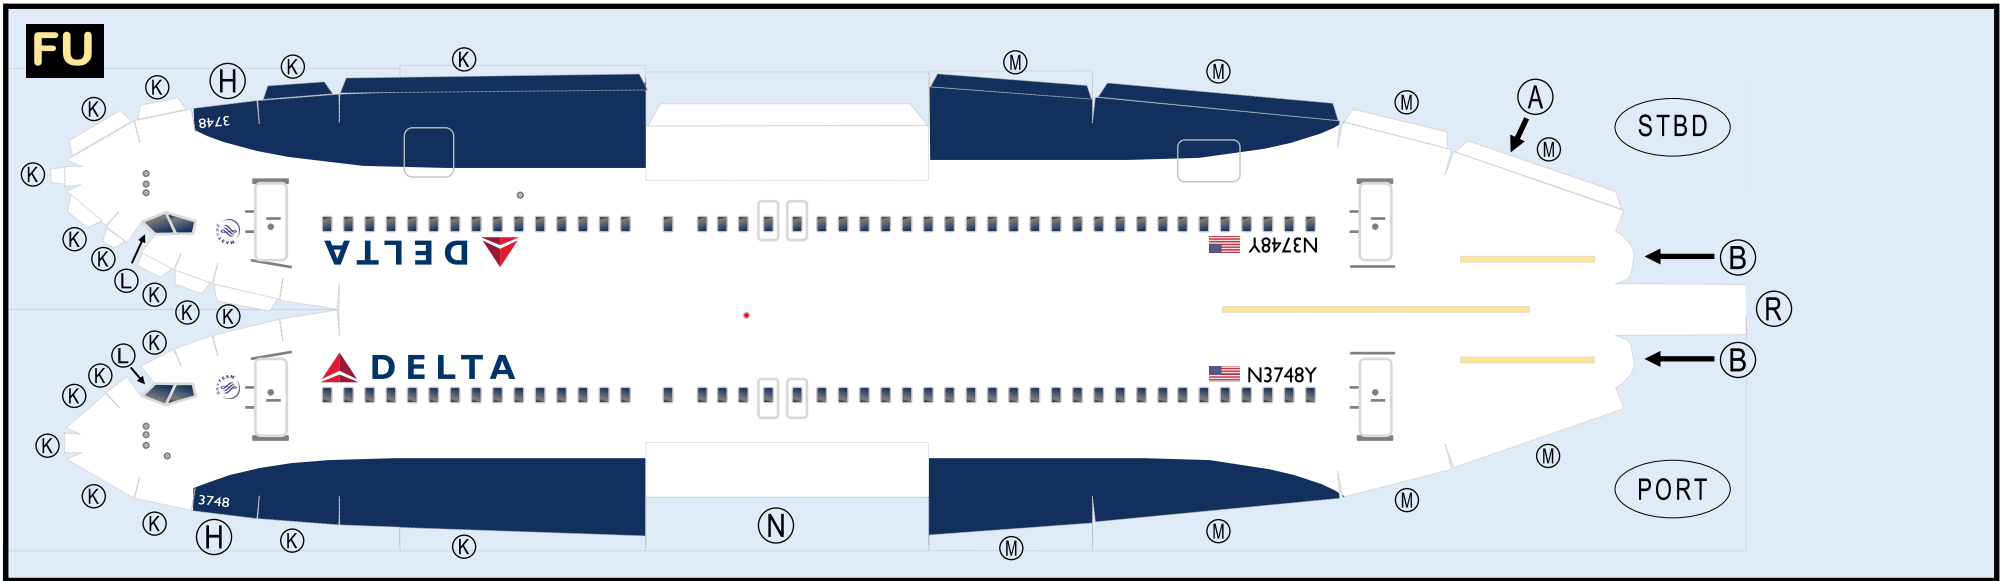

Paper-based scale model design system Copyright © 2019 – Airigami / Airline designs and logos are reproduced for Fair Use educational and informational purposes. USE OF THIS TEMPLATE FOR FINANCIAL GAIN IS PROHIBITED.