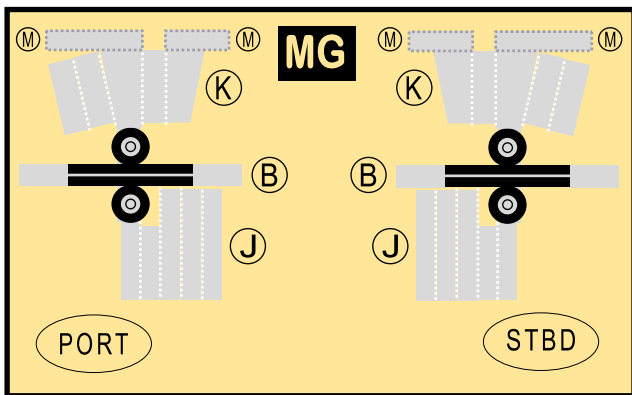

Paper-based scale model design system Copyright © 2019 – Airigami / Airline designs and logos are reproduced for Fair Use educational and informational purposes. USE OF THIS TEMPLATE FOR FINANCIAL GAIN IS PROHIBITED.