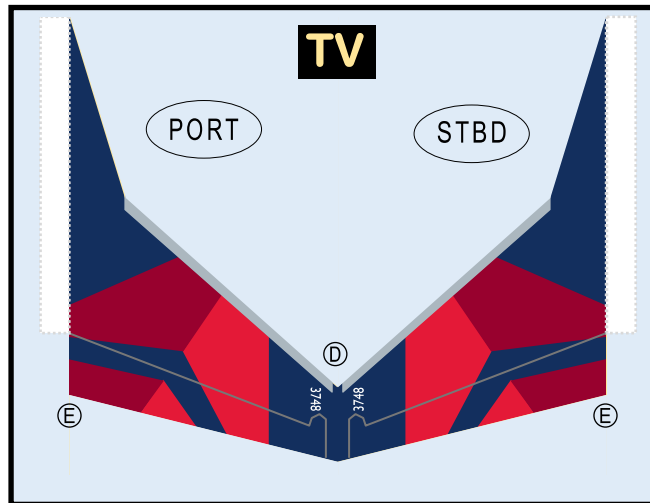

Paper-based scale model design system Copyright © 2019 – Airigami / Airline designs and logos are reproduced for Fair Use educational and informational purposes. USE OF THIS TEMPLATE FOR FINANCIAL GAIN IS PROHIBITED.