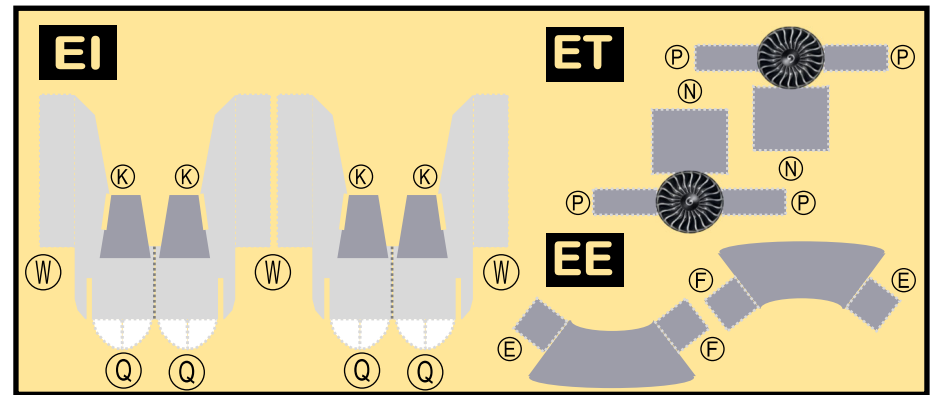

Paper-based scale model design system Copyright © 2019 – Airigami / Airline designs and logos are reproduced for Fair Use educational and informational purposes. USE OF THIS TEMPLATE FOR FINANCIAL GAIN IS PROHIBITED.