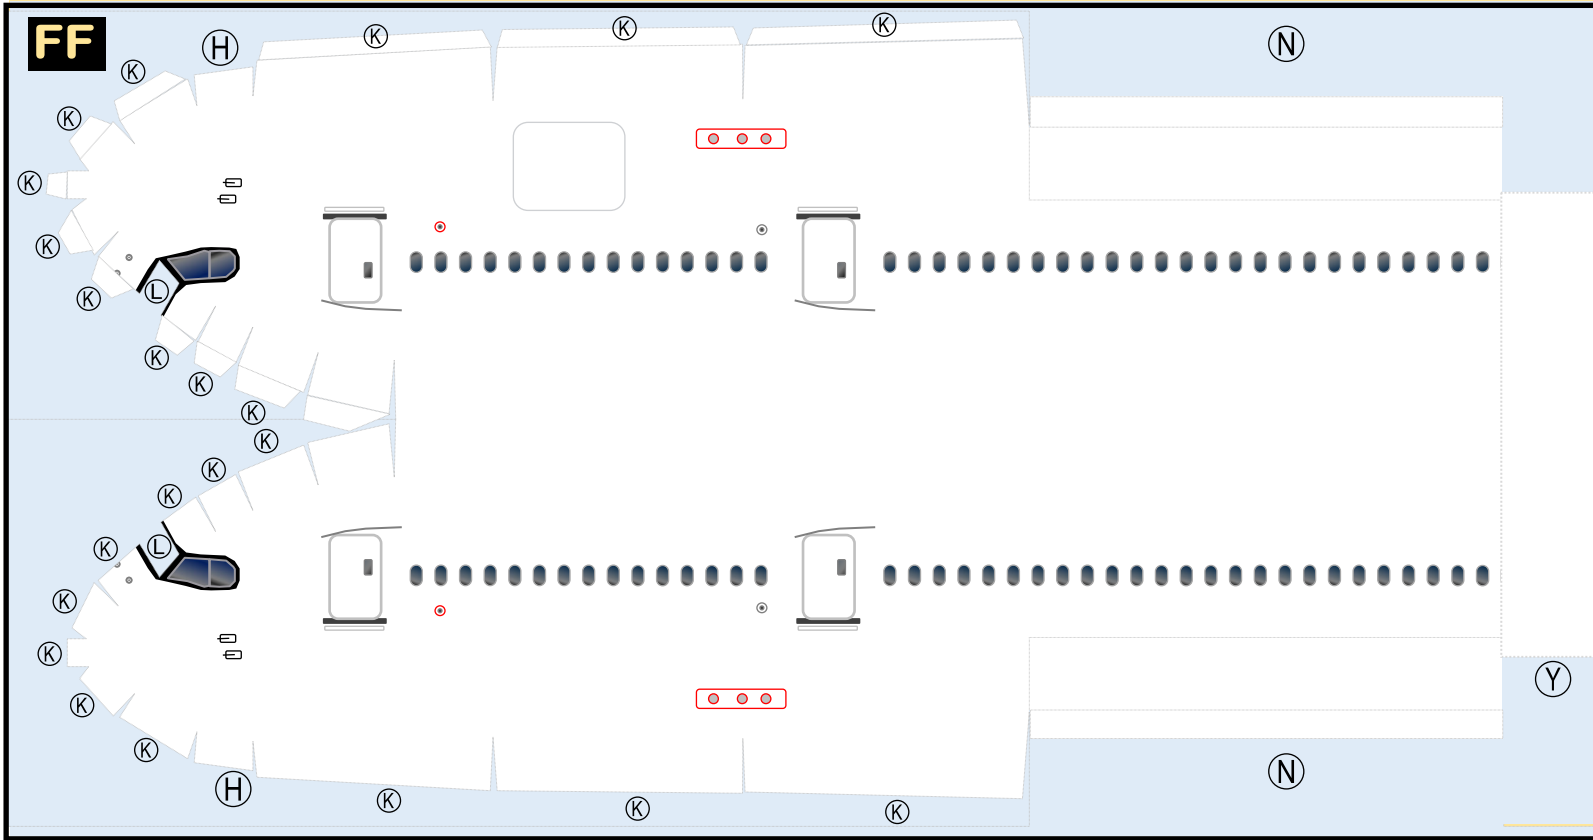

AIRBUS A350-900 / TEMPLATE

9GAIB19J04

Paper-based scale model design system Copyright © 2019 – Airigami / Airline designs and logos are reproduced for Fair Use educational and informational purposes. USE OF THIS TEMPLATE FOR FINANCIAL GAIN IS PROHIBITED.