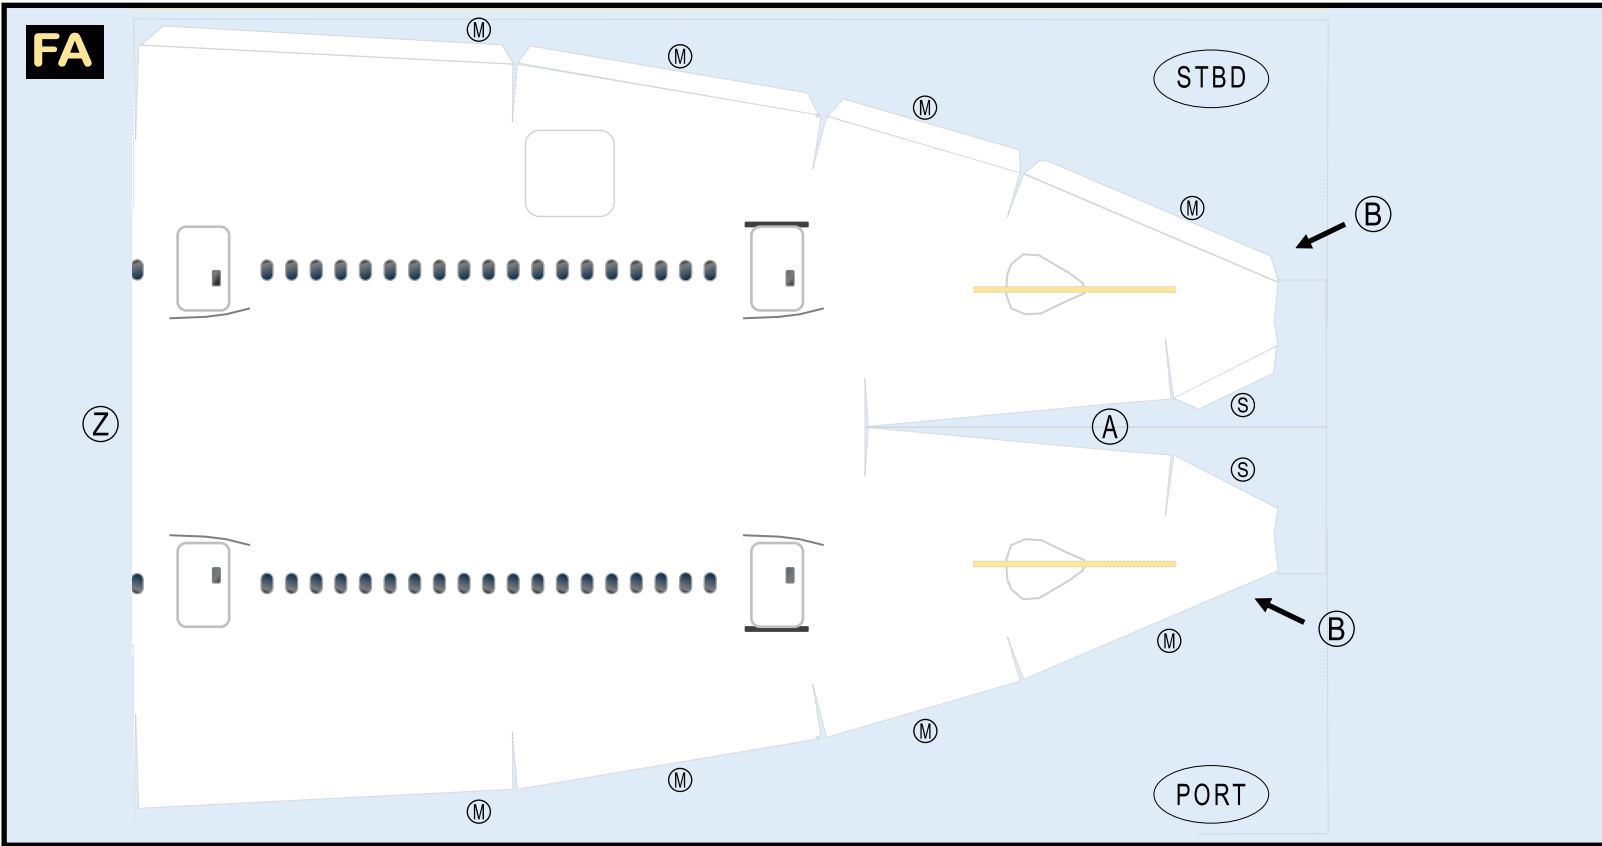

AIRBUS A350-900 / TEMPLATE

9GAIB19J04

Paper-based scale model design system Copyright © 2019 – Airigami / Airline designs and logos are reproduced for Fair Use educational and informational purposes. USE OF THIS TEMPLATE FOR FINANCIAL GAIN IS PROHIBITED.