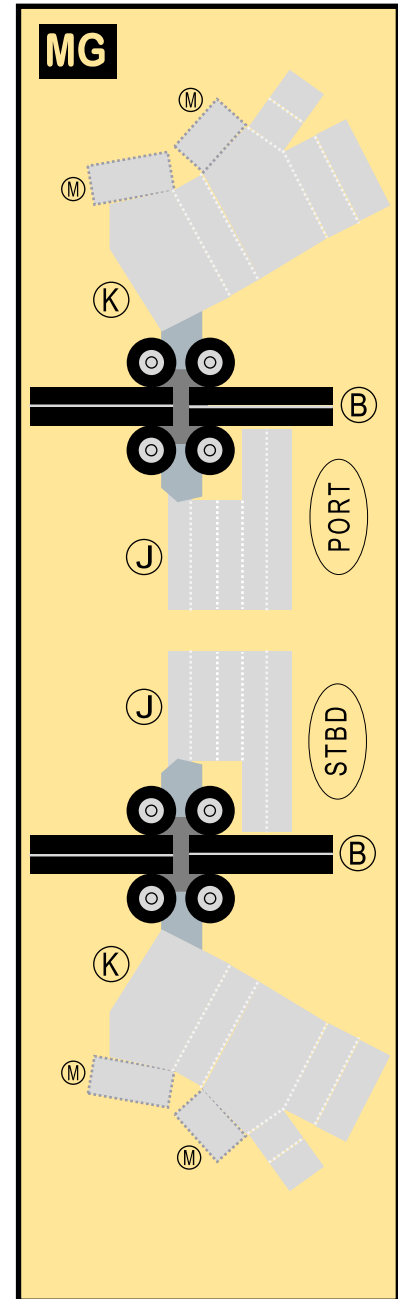

BOEING 787-10 / TEMPLATE

9GBOE19J02

Paper-based scale model design system Copyright © 2019 – Airigami / Airline designs and logos are reproduced for Fair Use educational and informational purposes. USE OF THIS TEMPLATE FOR FINANCIAL GAIN IS PROHIBITED.