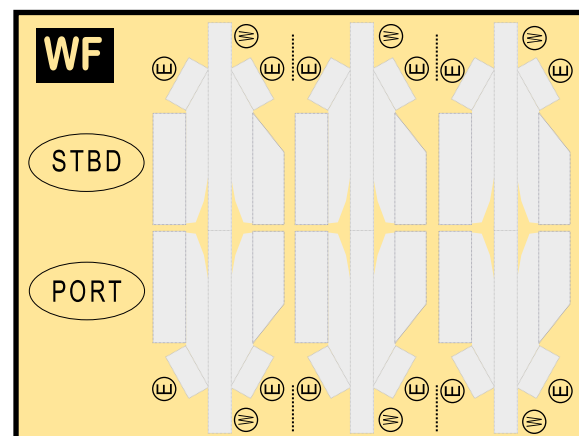

BOEING 787-10 / TEMPLATE

9GBOE19J02

Paper-based scale model design system Copyright © 2019 – Airigami / Airline designs and logos are reproduced for Fair Use educational and informational purposes. USE OF THIS TEMPLATE FOR FINANCIAL GAIN IS PROHIBITED.