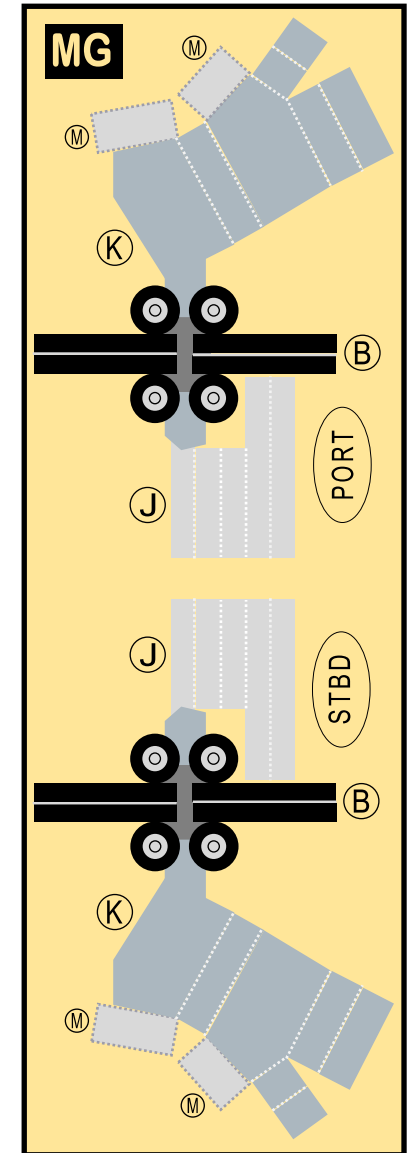

BOEING 747-100 / TEMPLATE

9GBOE19M21

Paper-based scale model design system Copyright © 2019 – Airigami / Airline designs and logos are reproduced for Fair Use educational and informational purposes. USE OF THIS TEMPLATE FOR FINANCIAL GAIN IS PROHIBITED.