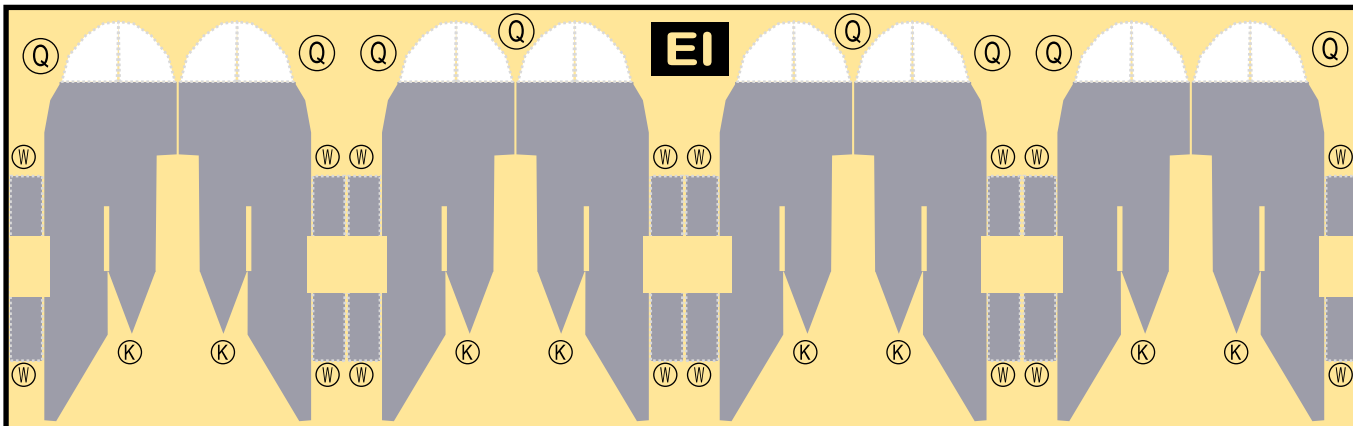

BOEING 747-100 / TEMPLATE

9GBOE19M21

Paper-based scale model design system Copyright © 2019 – Airigami / Airline designs and logos are reproduced for Fair Use educational and informational purposes. USE OF THIS TEMPLATE FOR FINANCIAL GAIN IS PROHIBITED.