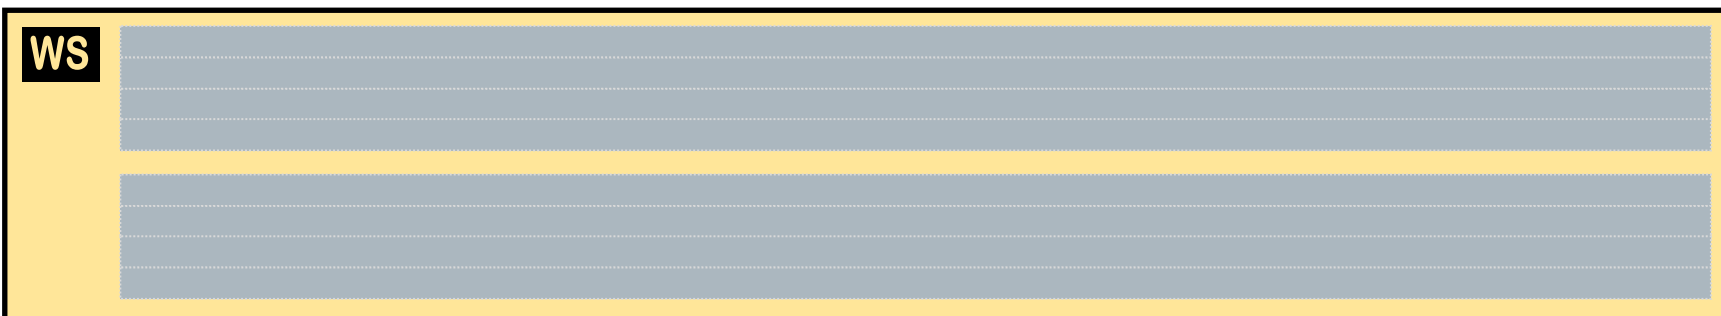

BOEING 747-100 / TEMPLATE

9GBOE19M21

Paper-based scale model design system Copyright © 2019 – Airigami / Airline designs and logos are reproduced for Fair Use educational and informational purposes. USE OF THIS TEMPLATE FOR FINANCIAL GAIN IS PROHIBITED.