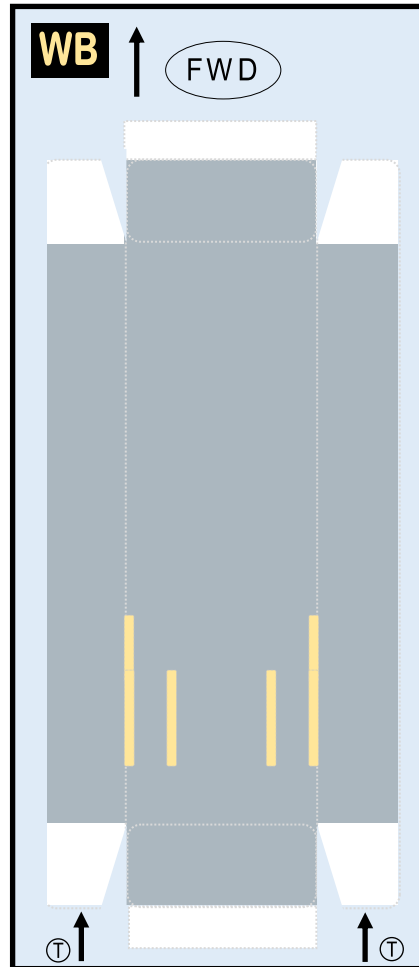

BOEING 747-100 / TEMPLATE

9GBOE19M21

Paper-based scale model design system Copyright © 2019 – Airigami / Airline designs and logos are reproduced for Fair Use educational and informational purposes. USE OF THIS TEMPLATE FOR FINANCIAL GAIN IS PROHIBITED.