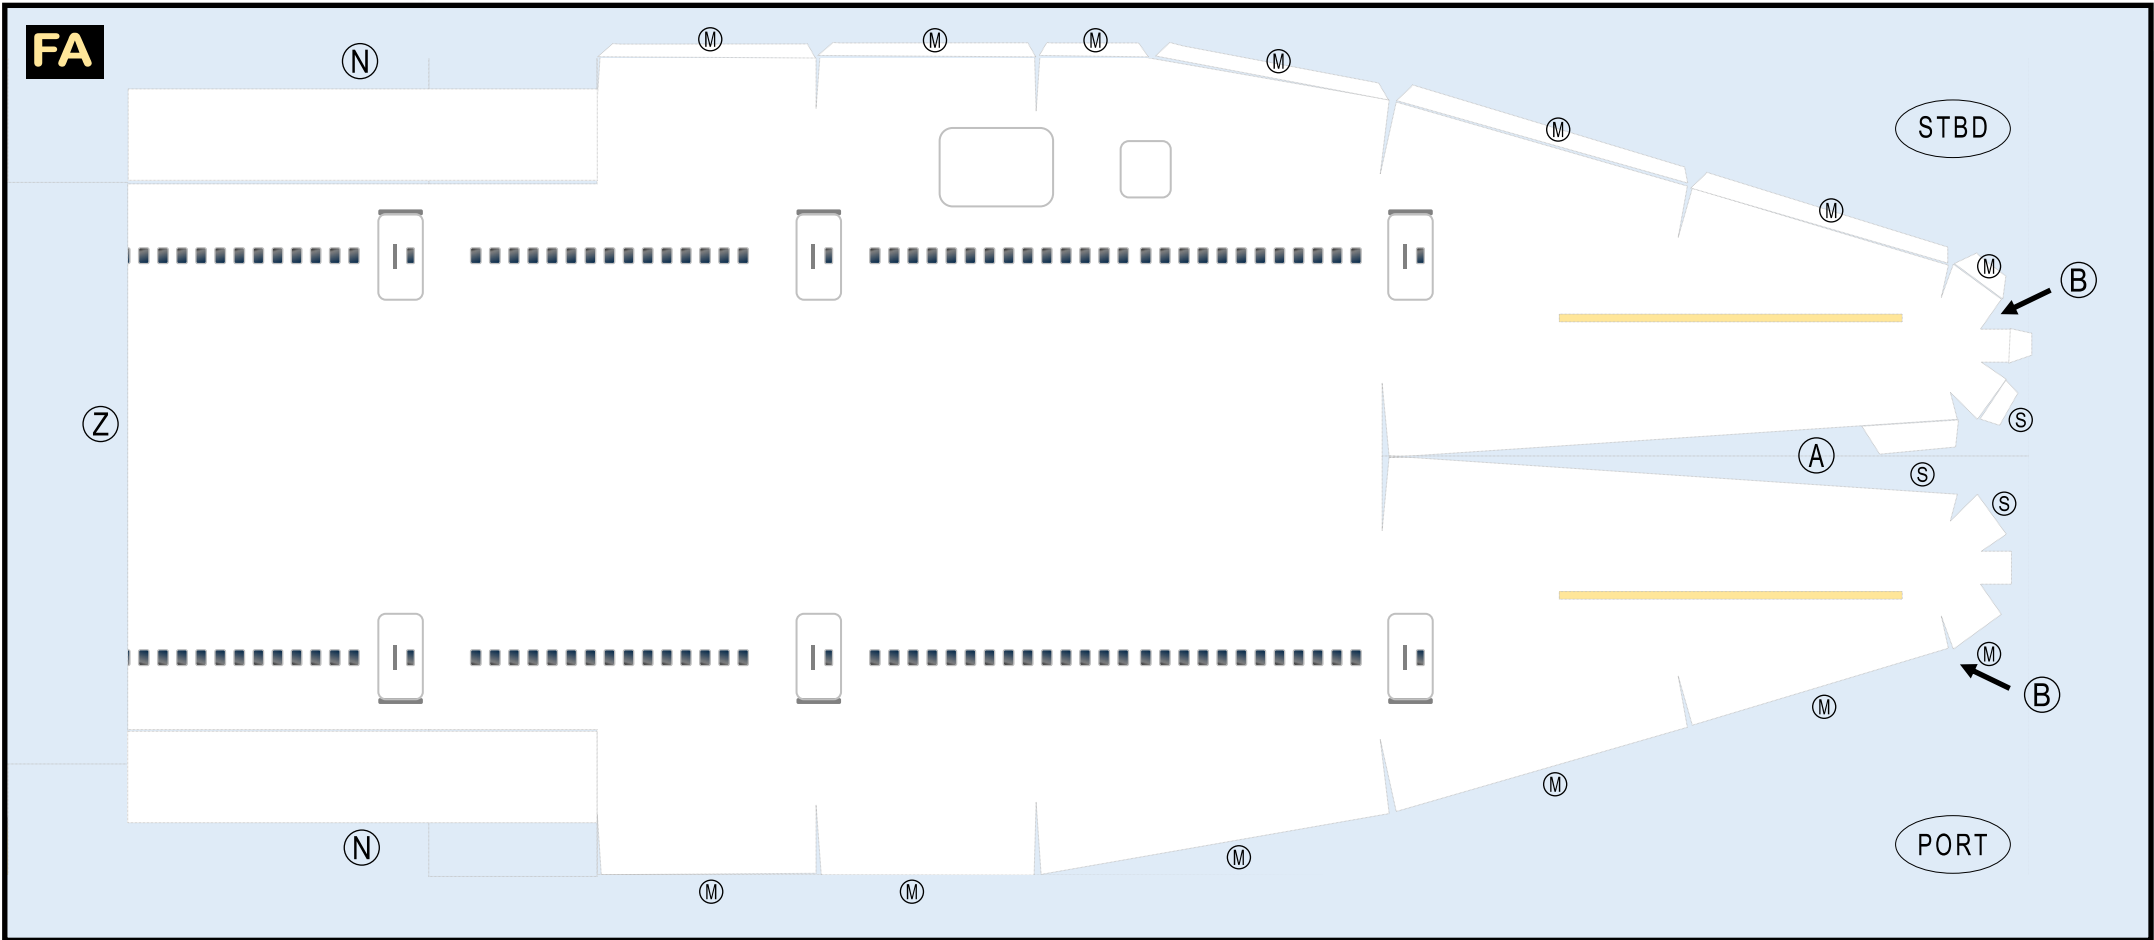

BOEING 747-100 / TEMPLATE

9GBOE19M21

Paper-based scale model design system Copyright © 2019 – Airigami / Airline designs and logos are reproduced for Fair Use educational and informational purposes. USE OF THIS TEMPLATE FOR FINANCIAL GAIN IS PROHIBITED.