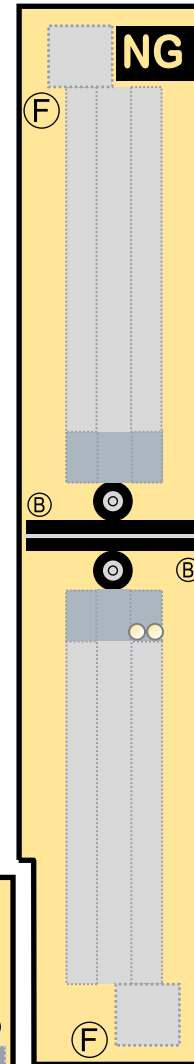

BOEING 747-100 / TEMPLATE

9GBOE19M21

Paper-based scale model design system Copyright © 2019 – Airigami / Airline designs and logos are reproduced for Fair Use educational and informational purposes. USE OF THIS TEMPLATE FOR FINANCIAL GAIN IS PROHIBITED.