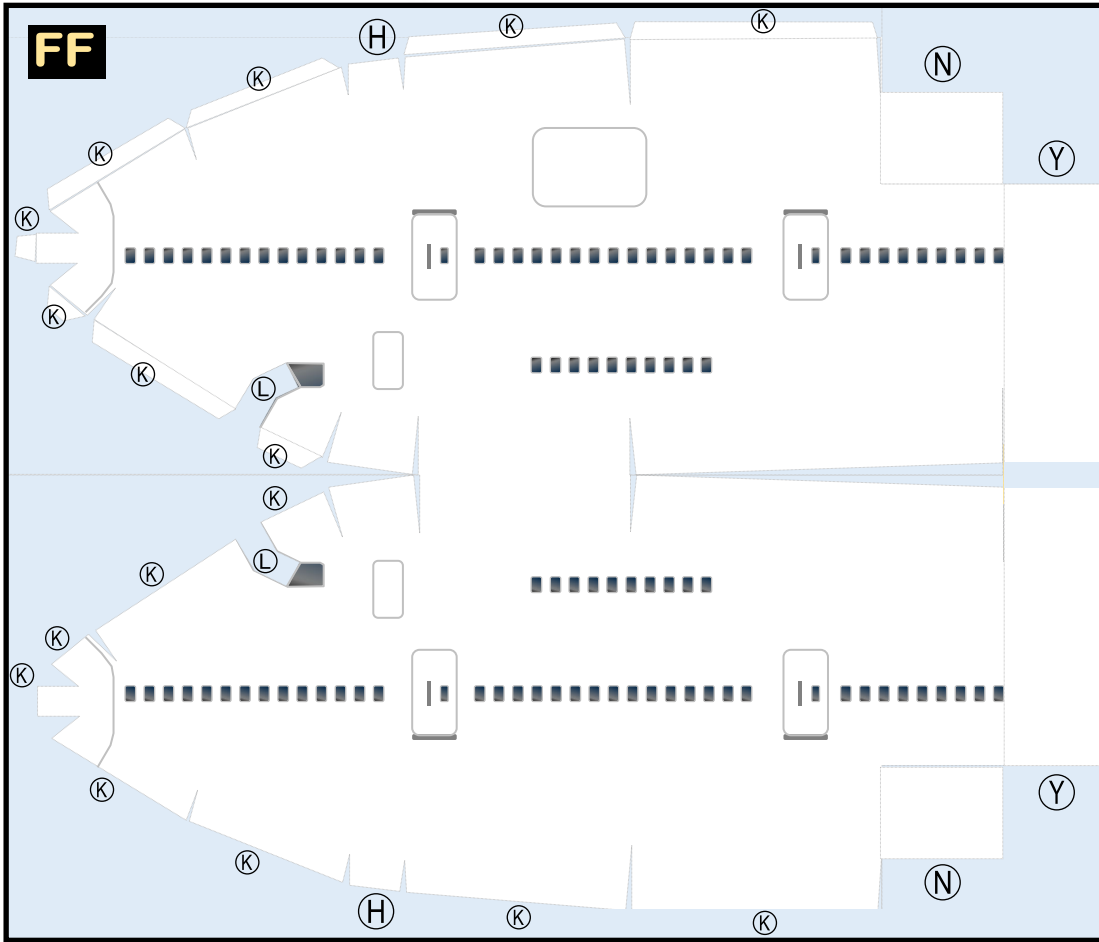

BOEING 747-100 / TEMPLATE

9GBOE19M21

Paper-based scale model design system Copyright © 2019 – Airigami / Airline designs and logos are reproduced for Fair Use educational and informational purposes. USE OF THIS TEMPLATE FOR FINANCIAL GAIN IS PROHIBITED.