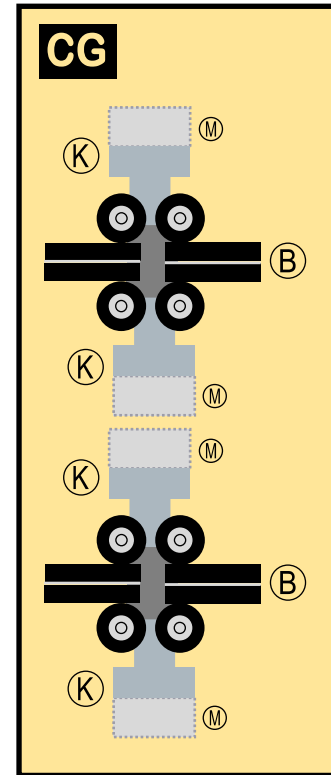

BOEING 747-100 / TEMPLATE

9GBOE19M21

Paper-based scale model design system Copyright © 2019 – Airigami / Airline designs and logos are reproduced for Fair Use educational and informational purposes. USE OF THIS TEMPLATE FOR FINANCIAL GAIN IS PROHIBITED.