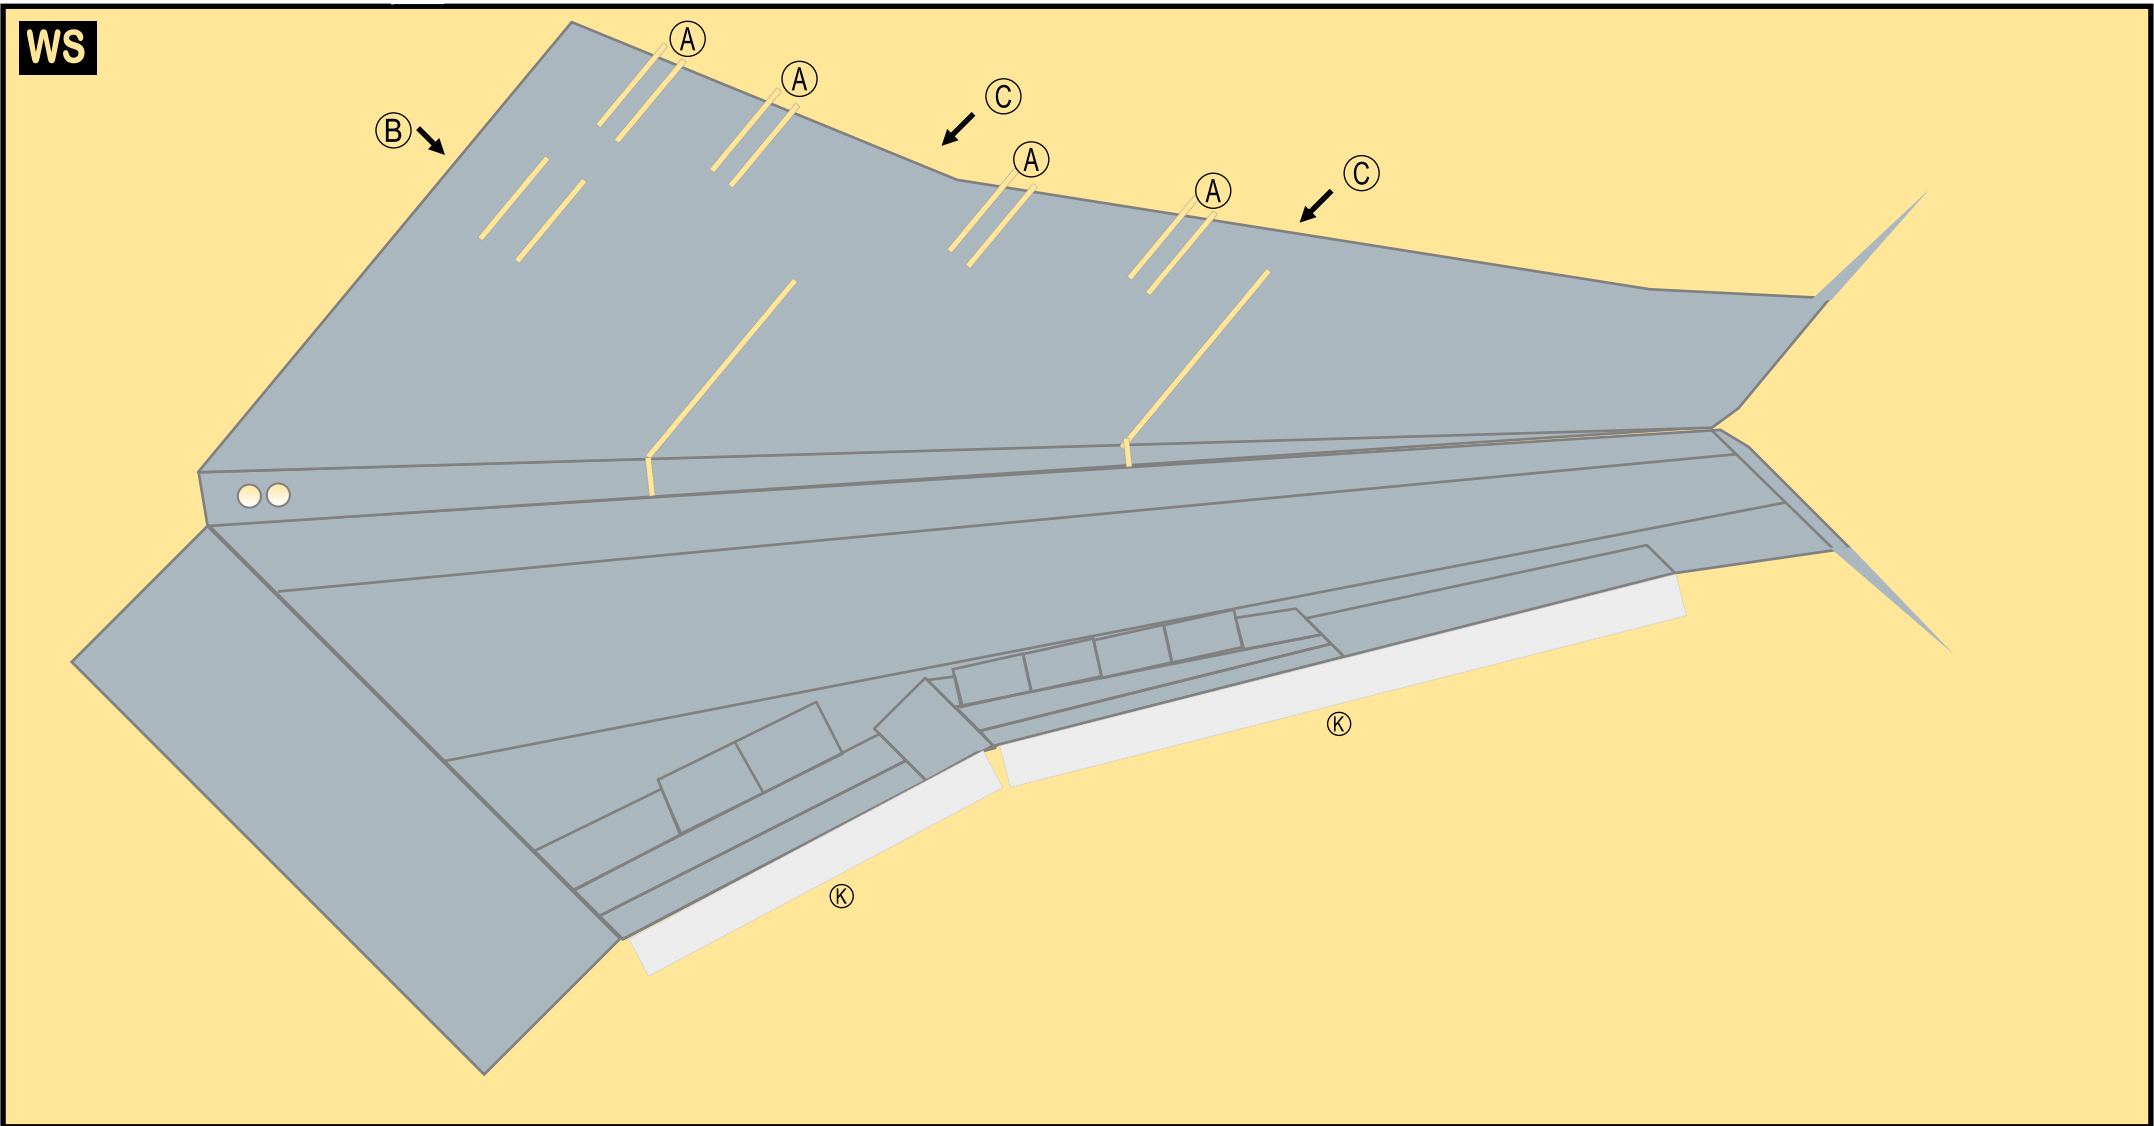

BOEING 747-100 / TEMPLATE

9GBOE19M21

Paper-based scale model design system Copyright © 2019 – Airigami / Airline designs and logos are reproduced for Fair Use educational and informational purposes. USE OF THIS TEMPLATE FOR FINANCIAL GAIN IS PROHIBITED.