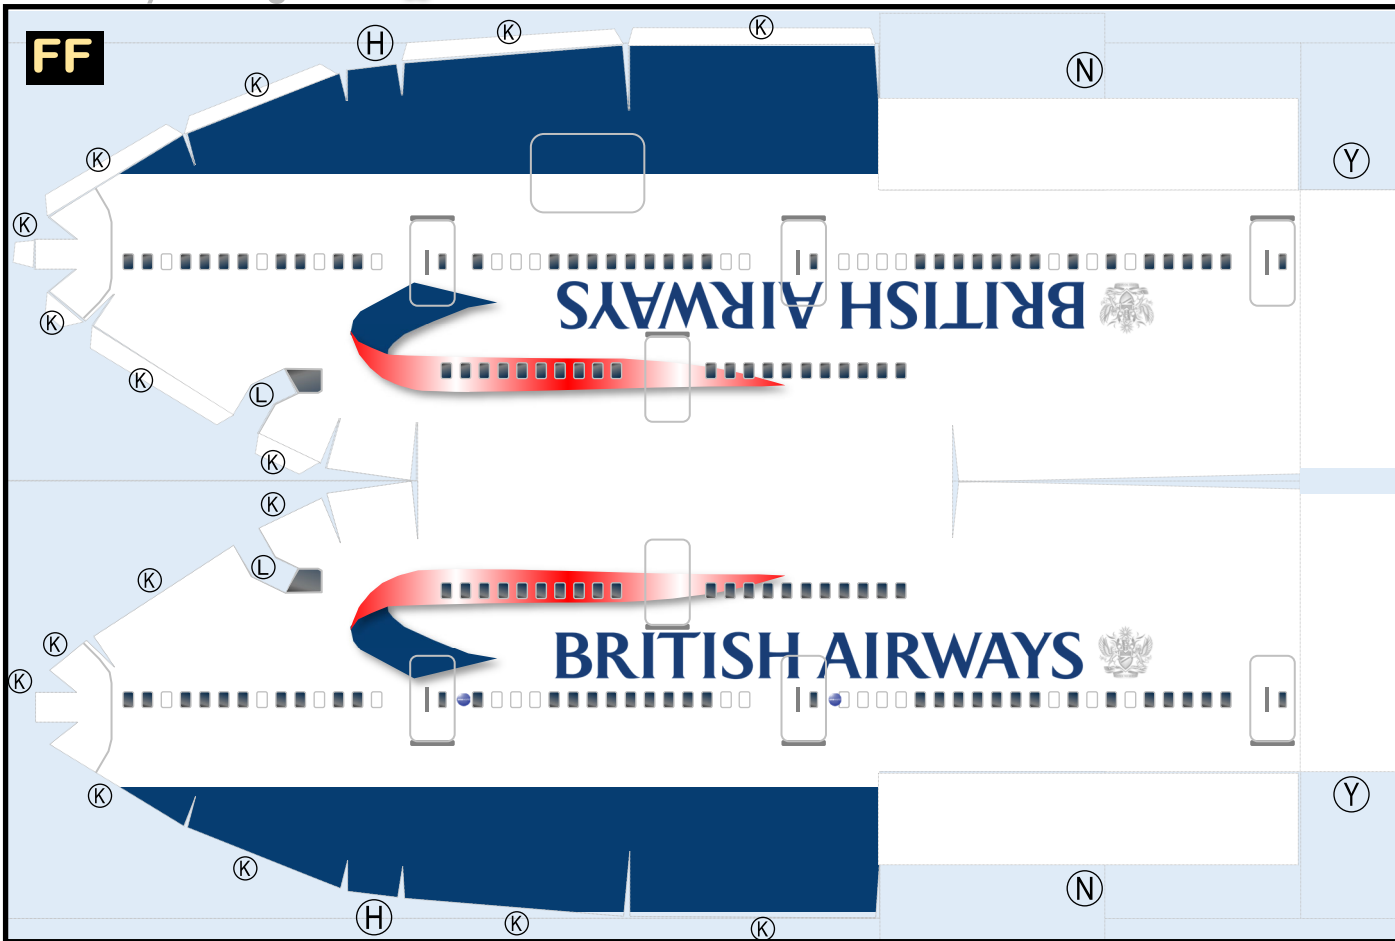

BRITISH AIRWAYS

9GBAW19M23

BOEING 747-400

Parts included in this package:

FF	Fuselage Forward	Page 2	TH	Horizontal Stabilizer	Page 5
NG	Nose Landing Gear	Page 2	WS	Wing, Starboard	Page 6
FA	Fuselage Aft	Page 3	GS	Main Landing Gear Strut	Page 6
TV	Vertical Stabilizer	Page 4	CK	Cockpit Windows	Page 6
WB	Wing Box	Page 4	WP	Wing, Port	Page 7
MG	Main Landing Gear	Page 4	WF	Wing Fairings	Page 7
WS	Wing Struts	Page 4			
EC	Engine Cowlings	Page 5	For best results, we recommend that this package		
EE	Engine Exhausts	Page 5	be printed on the following paper stocks:		
EI	Engine Interiors	Page 5	Pages 2-7	Model	Glossy 80lbs

BOEING 747-400 / BRITISH AIRWAYS

9GBAW19M23

Paper-based scale model design system Copyright © 2019 – Airigami / Airline designs and logos are reproduced for Fair Use educational and informational purposes. USE OF THIS TEMPLATE FOR FINANCIAL GAIN IS PROHIBITED.