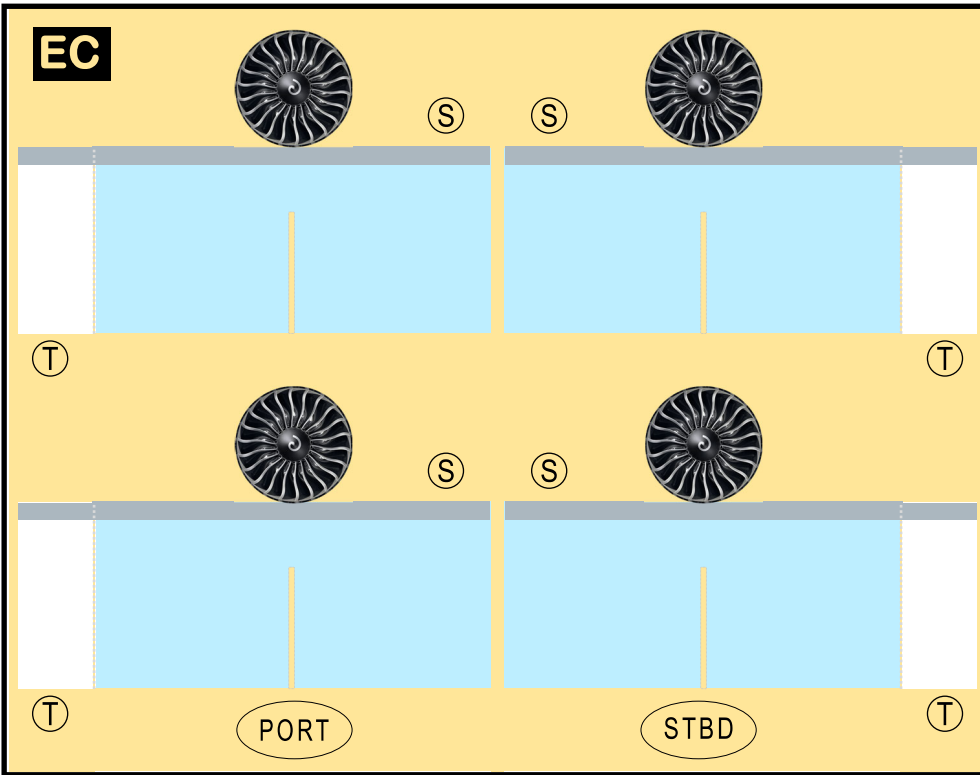

Paper-based scale model design system Copyright © 2021 – Airigami / Airline designs and logos are reproduced for Fair Use educational and informational purposes. USE OF THIS TEMPLATE FOR FINANCIAL GAIN IS PROHIBITED.