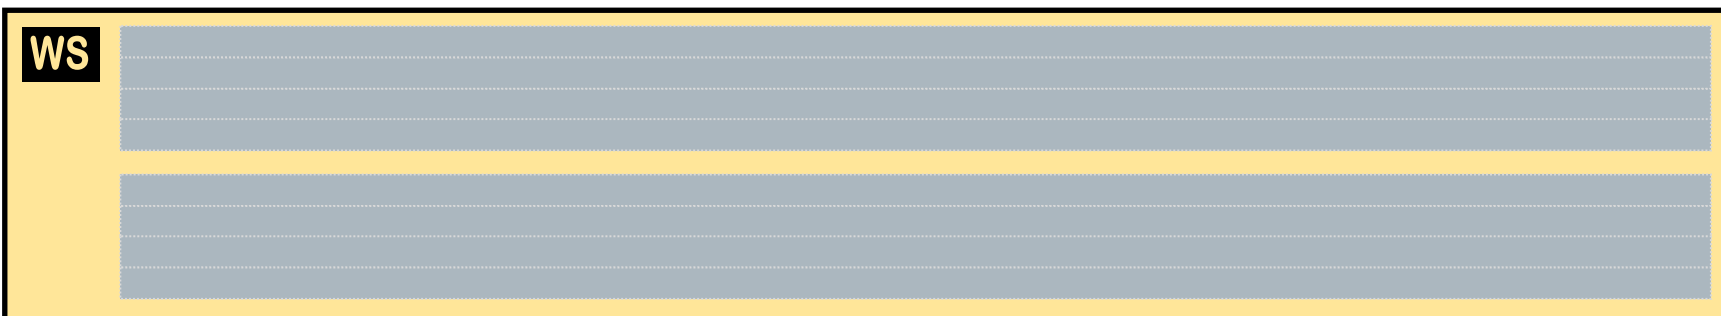

Paper-based scale model design system Copyright © 2021 – Airigami / Airline designs and logos are reproduced for Fair Use educational and informational purposes. USE OF THIS TEMPLATE FOR FINANCIAL GAIN IS PROHIBITED.