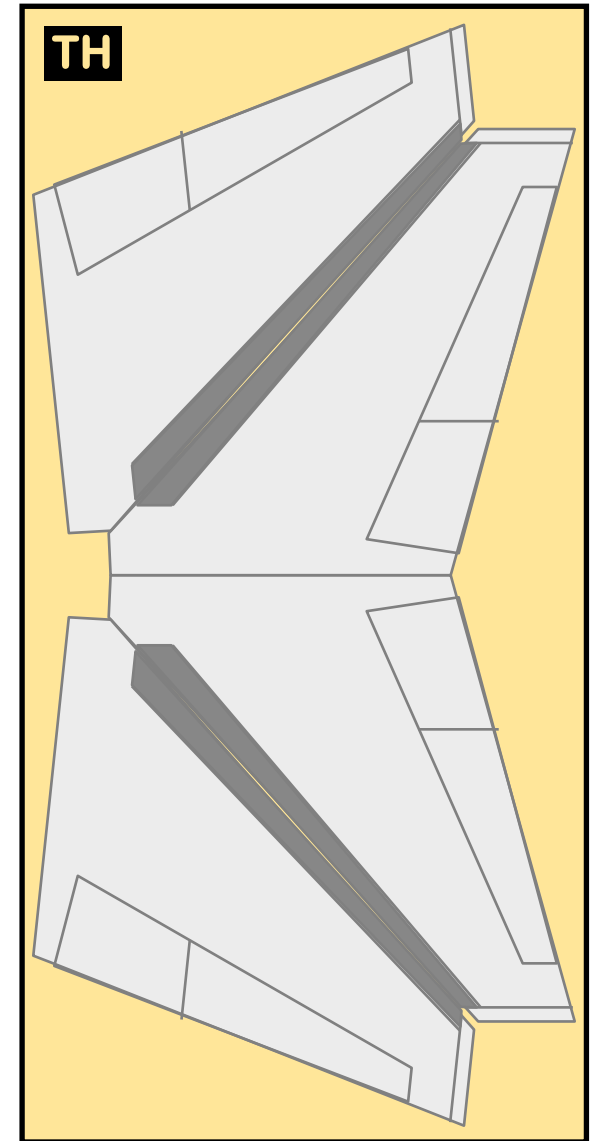

Paper-based scale model design system Copyright © 2021 – Airigami / Airline designs and logos are reproduced for Fair Use educational and informational purposes. USE OF THIS TEMPLATE FOR FINANCIAL GAIN IS PROHIBITED.