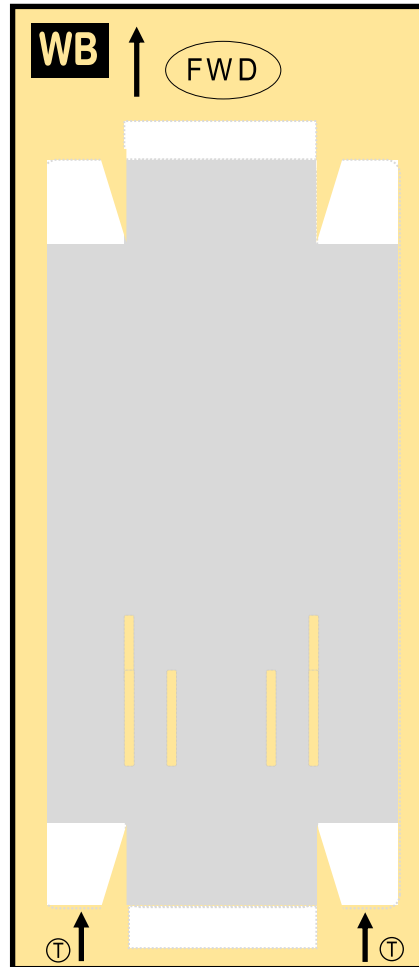

Paper-based scale model design system Copyright © 2021 – Airigami / Airline designs and logos are reproduced for Fair Use educational and informational purposes. USE OF THIS TEMPLATE FOR FINANCIAL GAIN IS PROHIBITED.