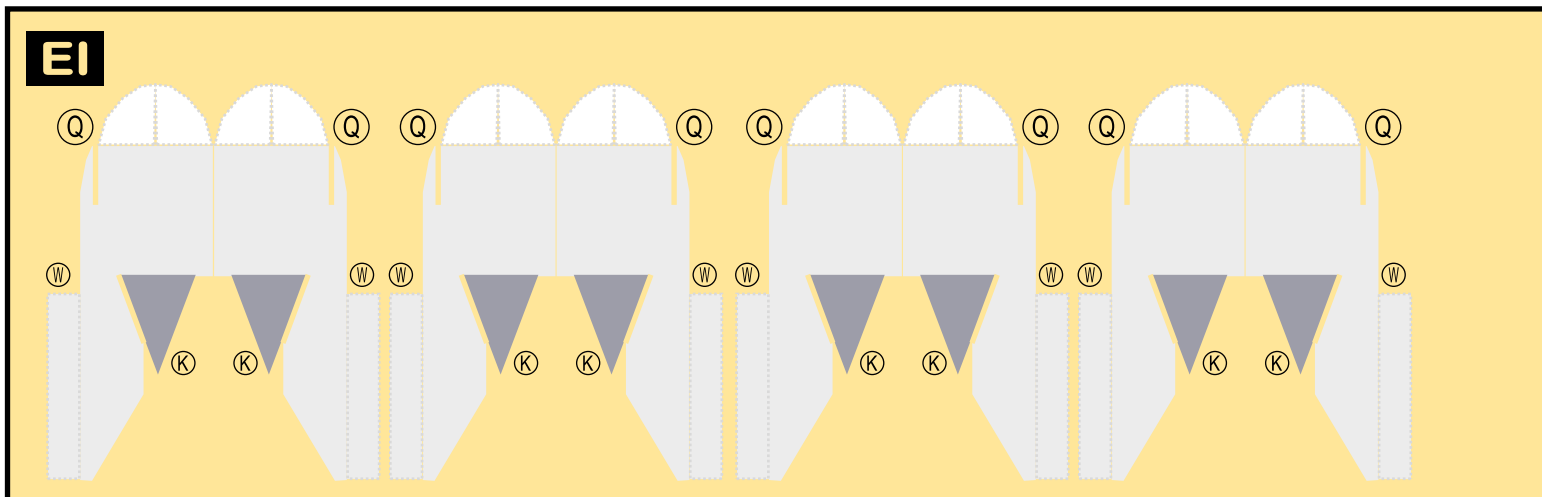

Paper-based scale model design system Copyright © 2021 – Airigami / Airline designs and logos are reproduced for Fair Use educational and informational purposes. USE OF THIS TEMPLATE FOR FINANCIAL GAIN IS PROHIBITED.