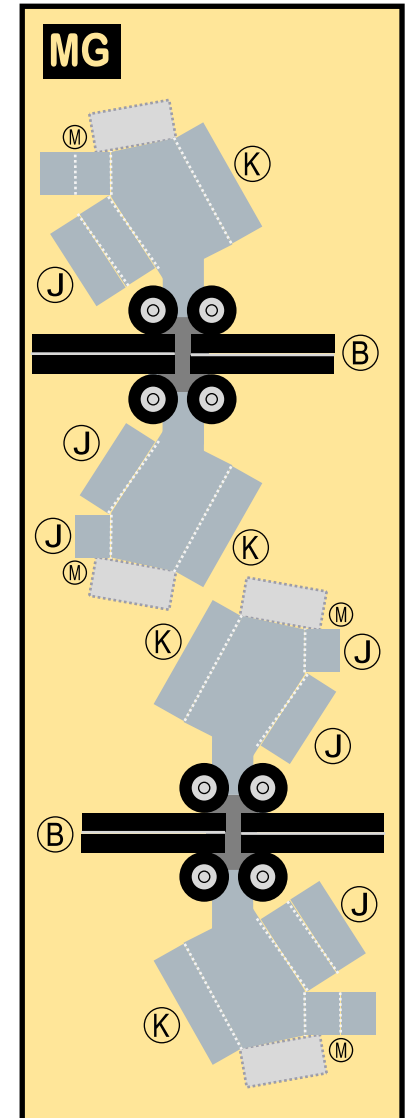

Paper-based scale model design system Copyright © 2021 – Airigami / Airline designs and logos are reproduced for Fair Use educational and informational purposes. USE OF THIS TEMPLATE FOR FINANCIAL GAIN IS PROHIBITED.