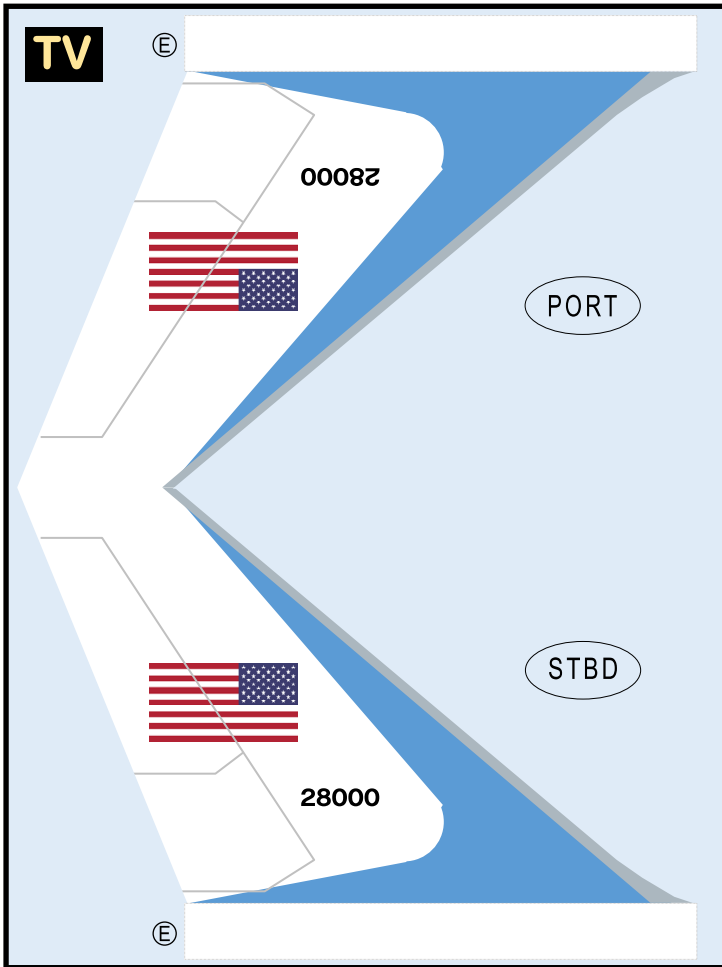

Paper-based scale model design system Copyright © 2021 – Airigami / Airline designs and logos are reproduced for Fair Use educational and informational purposes. USE OF THIS TEMPLATE FOR FINANCIAL GAIN IS PROHIBITED.