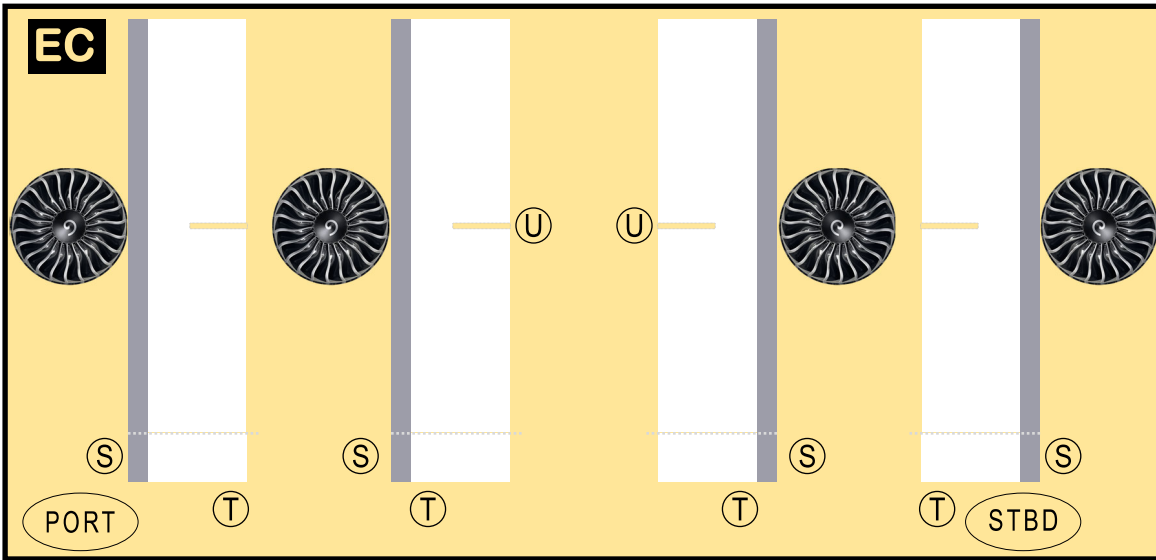

Paper-based scale model design system Copyright © 2021 – Airigami / Airline designs and logos are reproduced for Fair Use educational and informational purposes. USE OF THIS TEMPLATE FOR FINANCIAL GAIN IS PROHIBITED.