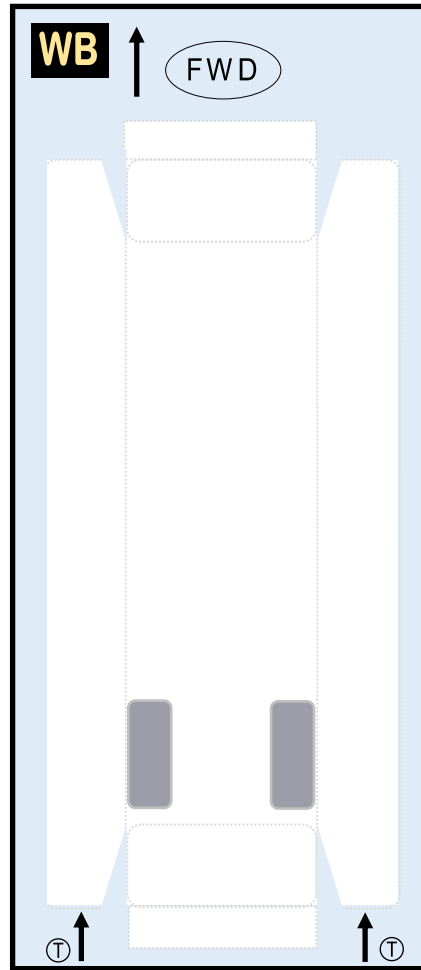

Paper-based scale model design system Copyright © 2021 – Airigami / Airline designs and logos are reproduced for Fair Use educational and informational purposes. USE OF THIS TEMPLATE FOR FINANCIAL GAIN IS PROHIBITED.