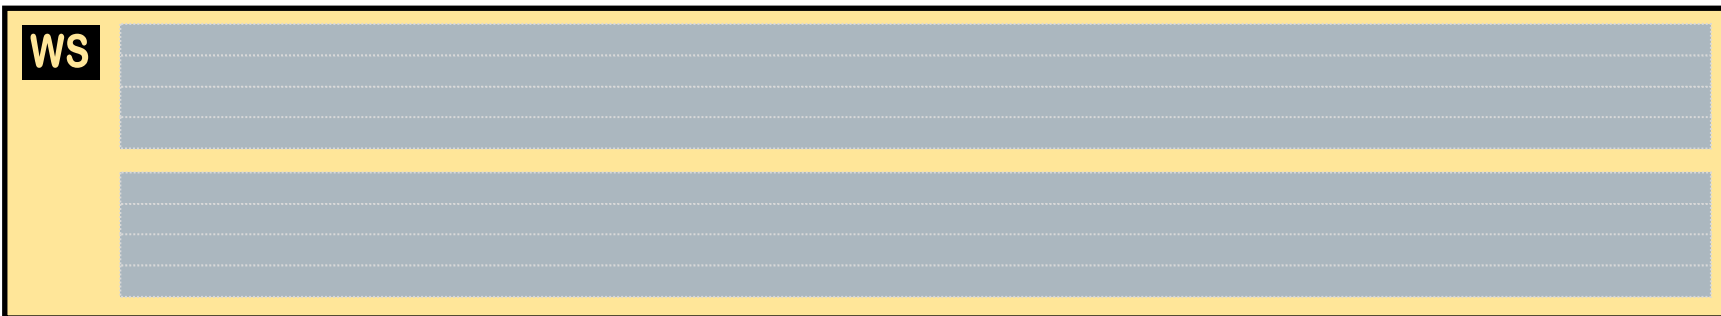

Paper-based scale model design system Copyright © 2021 – Airigami / Airline designs and logos are reproduced for Fair Use educational and informational purposes. USE OF THIS TEMPLATE FOR FINANCIAL GAIN IS PROHIBITED.