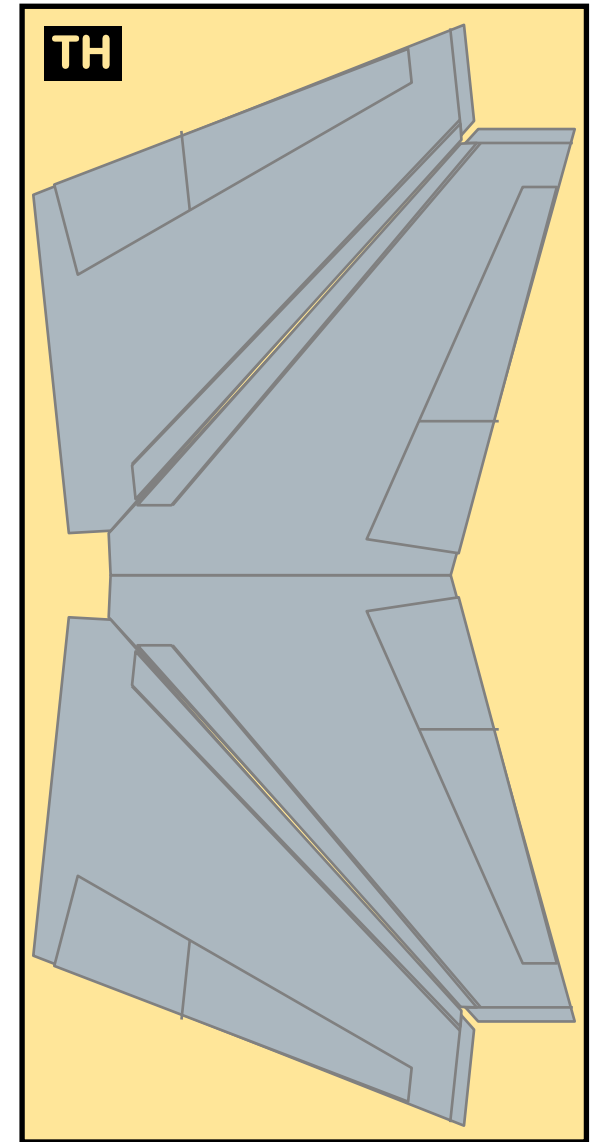

Paper-based scale model design system Copyright © 2021 – Airigami / Airline designs and logos are reproduced for Fair Use educational and informational purposes. USE OF THIS TEMPLATE FOR FINANCIAL GAIN IS PROHIBITED.