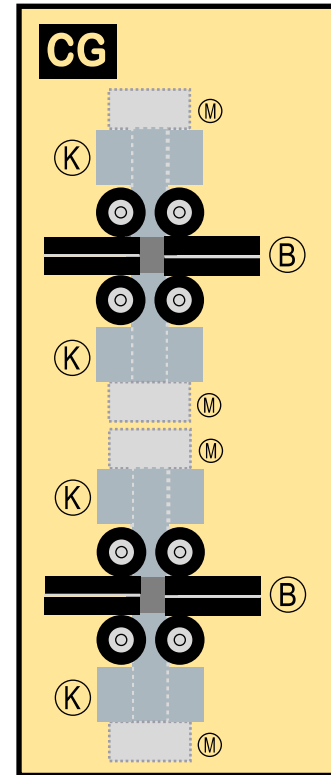

Paper-based scale model design system Copyright © 2021 – Airigami / Airline designs and logos are reproduced for Fair Use educational and informational purposes. USE OF THIS TEMPLATE FOR FINANCIAL GAIN IS PROHIBITED.