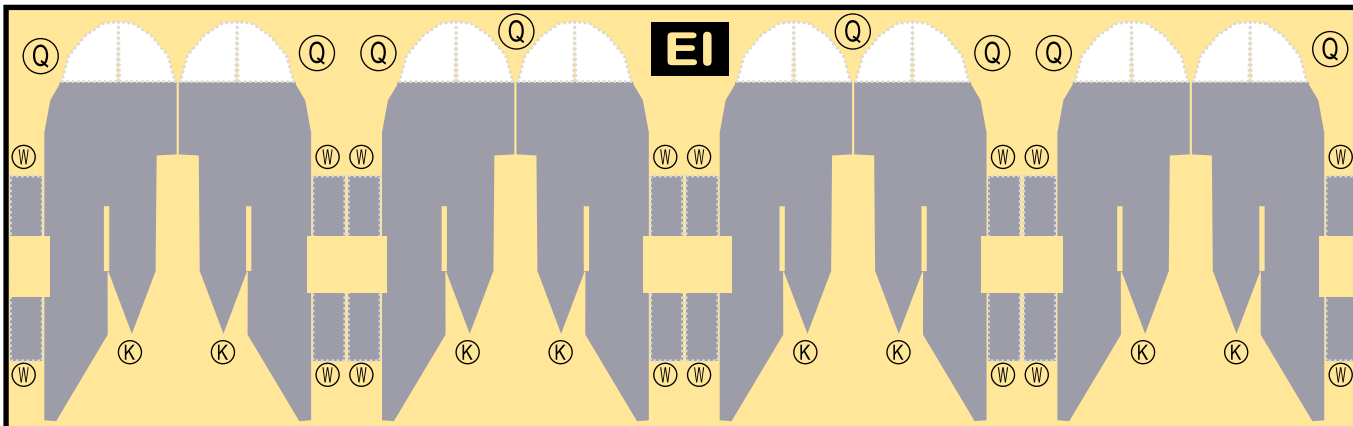

Paper-based scale model design system Copyright © 2021 – Airigami / Airline designs and logos are reproduced for Fair Use educational and informational purposes. USE OF THIS TEMPLATE FOR FINANCIAL GAIN IS PROHIBITED.