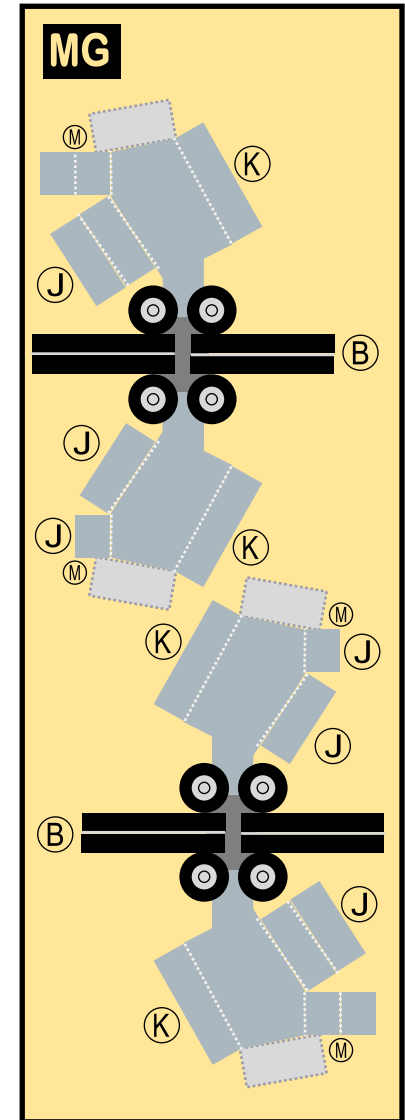

Paper-based scale model design system Copyright © 2021 – Airigami / Airline designs and logos are reproduced for Fair Use educational and informational purposes. USE OF THIS TEMPLATE FOR FINANCIAL GAIN IS PROHIBITED.