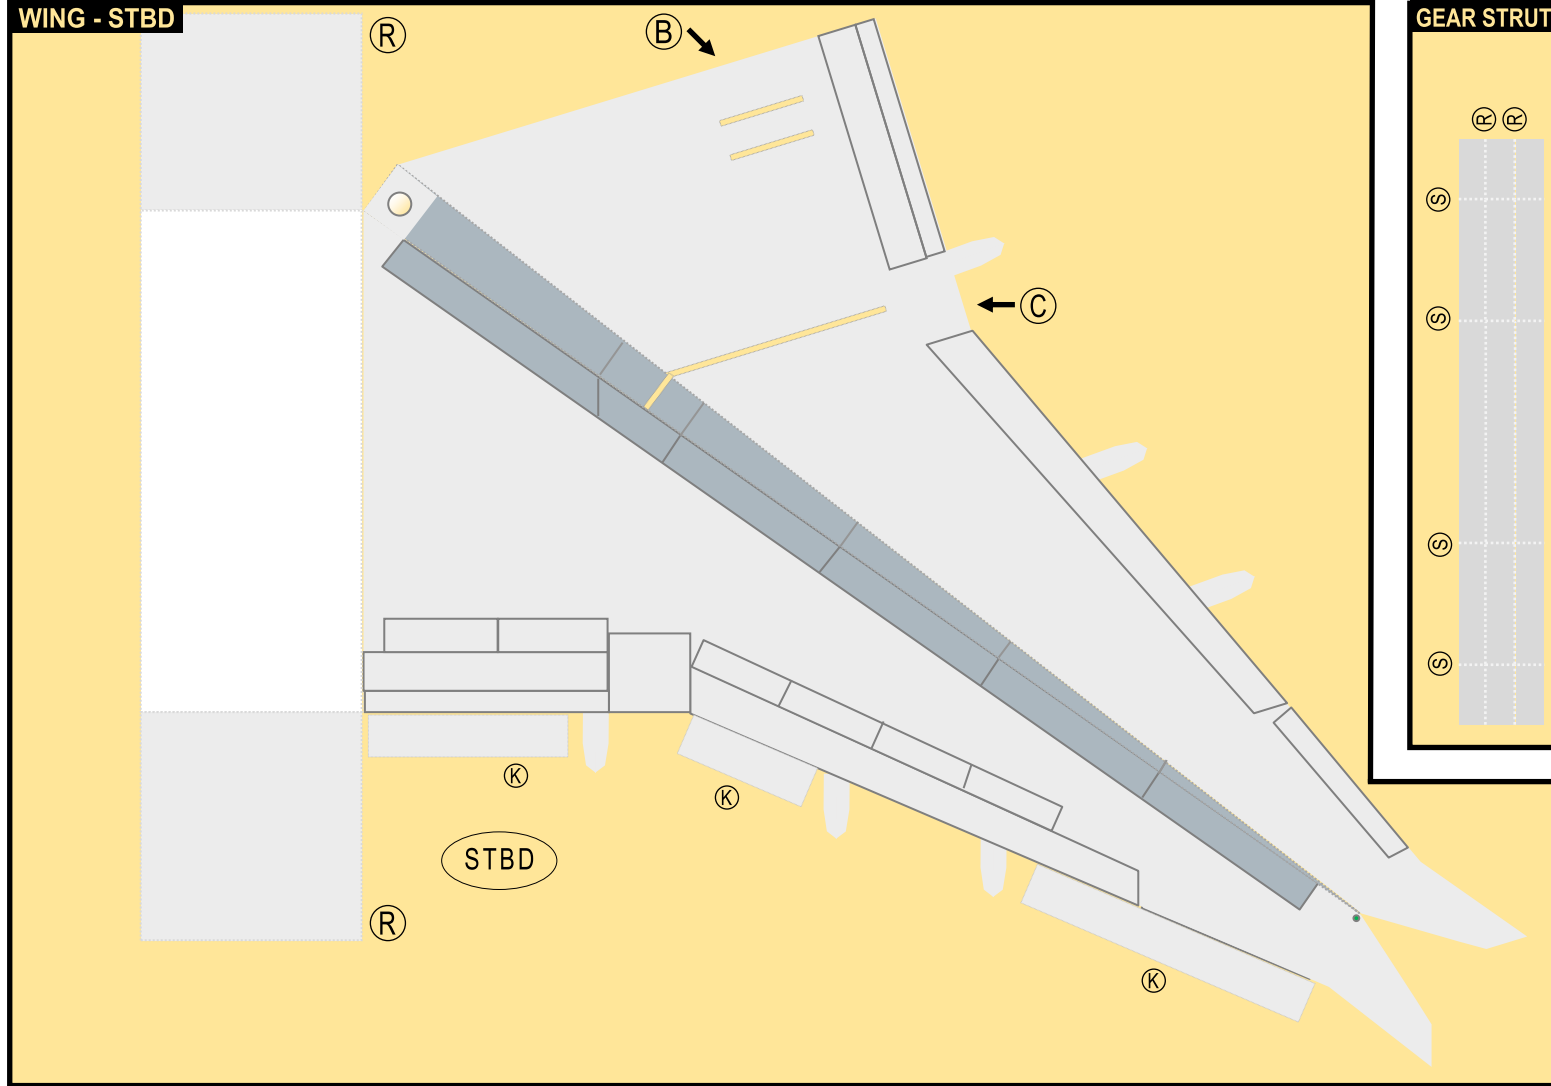

Paper-based scale model design system Copyright © 2022 – Airigami / Airline designs and logos are reproduced for Fair Use educational and informational purposes. USE OF THIS TEMPLATE FOR FINANCIAL GAIN IS PROHIBITED.

WING - STBD