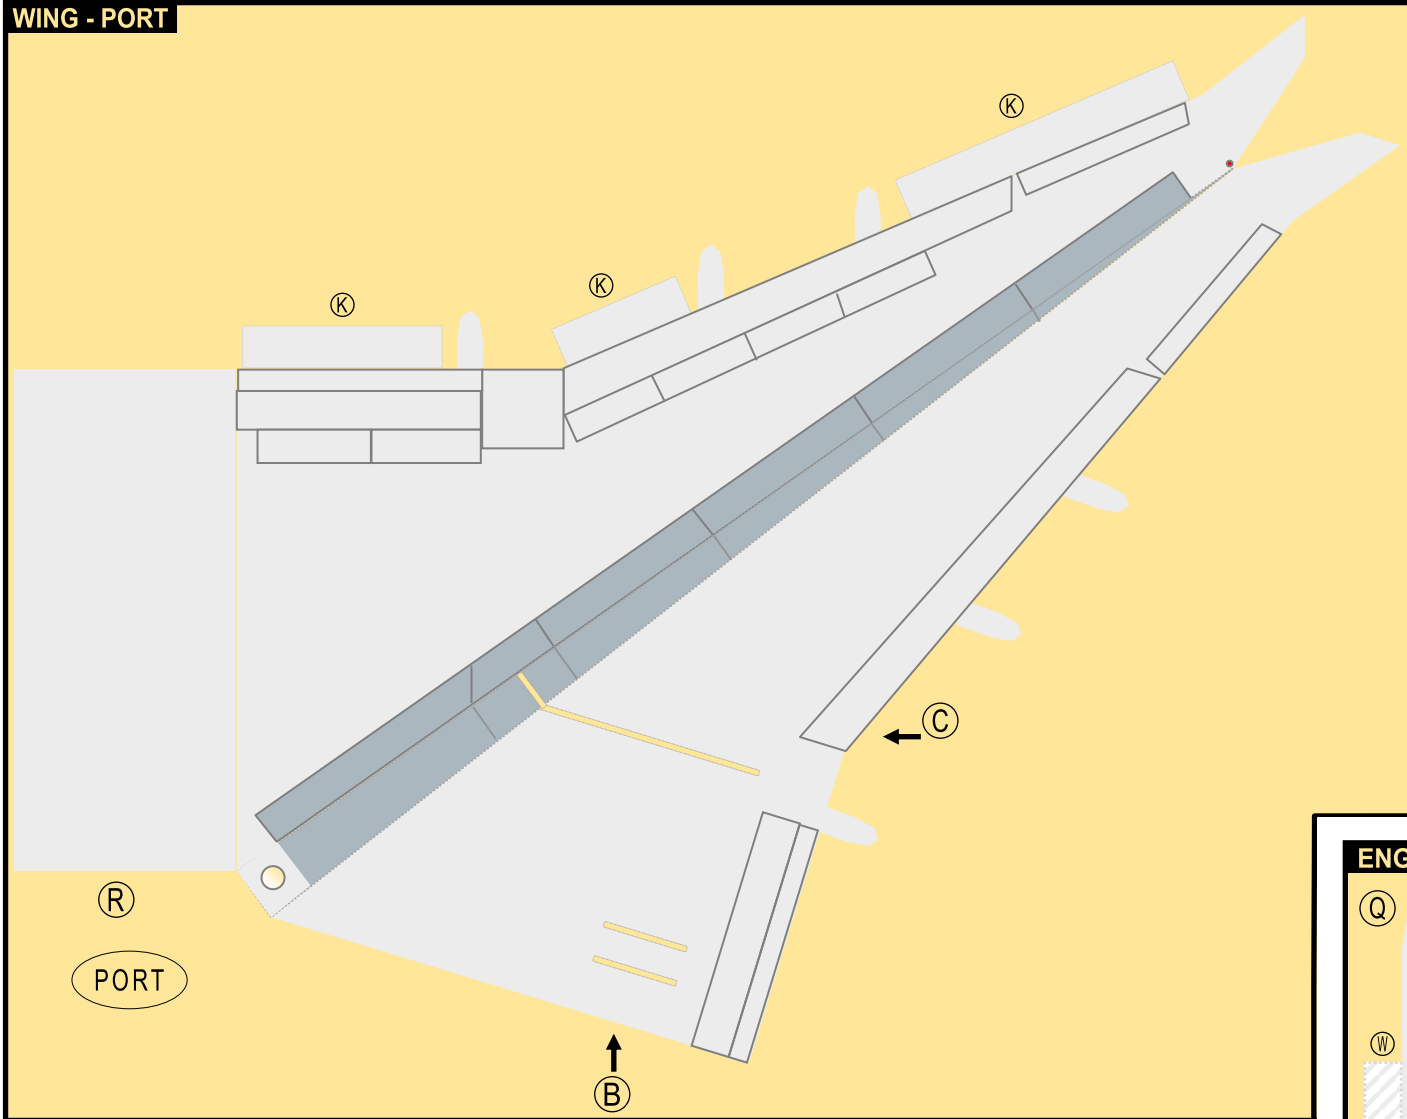

WING - STBD

GEAR STRUT

WING STRUT

Paper-based scale model design system Copyright © 2022 – Airigami / Airline designs and logos are reproduced for Fair Use educational and informational purposes. USE OF THIS TEMPLATE FOR FINANCIAL GAIN IS PROHIBITED.

WING - PORT

MAIN GEAR

NOSE GEAR

ENGINE INTERIOR