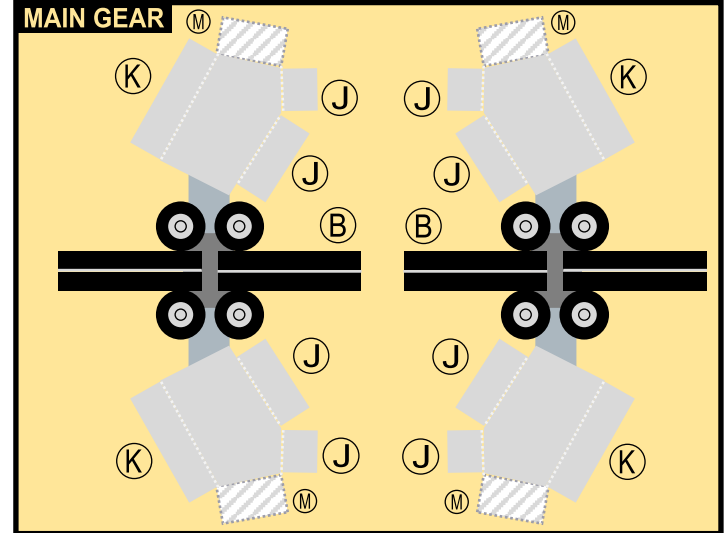

WING - STBD

GEAR STRUT

WING STRUT

Paper-based scale model design system Copyright © 2022 – Airigami / Airline designs and logos are reproduced for Fair Use educational and informational purposes. USE OF THIS TEMPLATE FOR FINANCIAL GAIN IS PROHIBITED.

WING - PORT

MAIN GEAR

NOSE GEAR

ENGINE INTERIOR