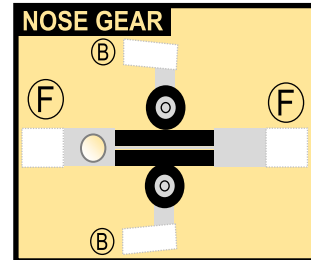

WING - PORT

MAIN GEAR

NOSE GEAR

ENGINE INTERIOR