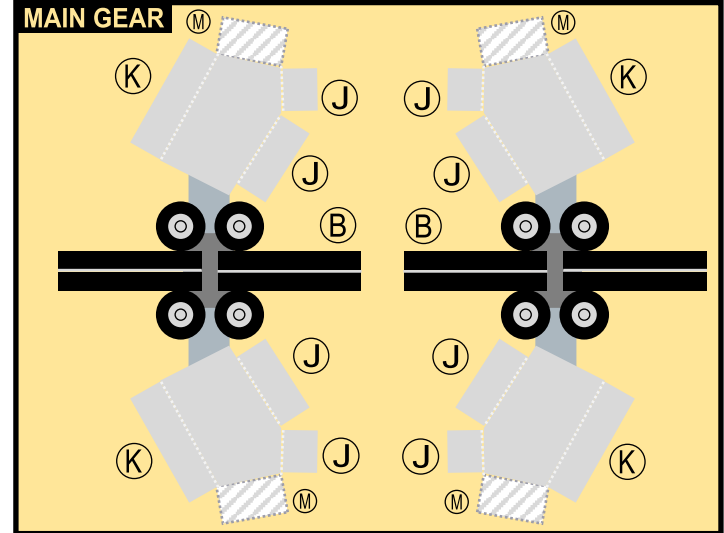

TEMPLATE

8GBOE22B06

BOEING 787-10

Parts included in this package:

FF	Fuselage, Forward	Page 2
WB	Wing Box	Page 2
EC	Engine Cowlings	Page 2
FA	Fuselage, Aft	Page 3
TV	Vertical Stabilizer	Page 3
TH	Horizontal Stabilizer	Page 3
WS	Wing, Starboard	Page 4
ST	Wing Support Struts	Page 4
GS	Main Landing Gear Support Strut	Page 4
WP	Wing, Port	Page 5
EI	Engine Interiors	Page 5
NG	Nose Landing Gear	Page 5
MG	Main Landing Gear	Page 3

WING - PORT

MAIN GEAR

NOSE GEAR

ENGINE INTERIOR