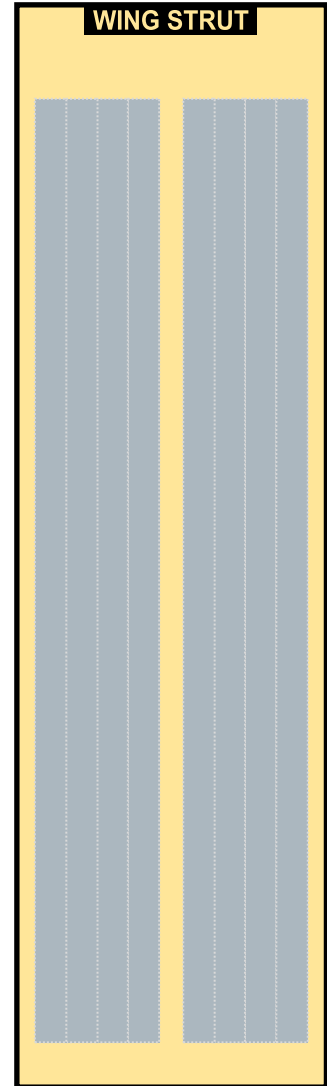

Paper-based scale model design system Copyright © 2022 – Airigami / Airline designs and logos are reproduced for Fair Use educational and informational purposes. USE OF THIS TEMPLATE FOR FINANCIAL GAIN IS PROHIBITED.

WING - STBD

GEAR STRUT

WING STRUT