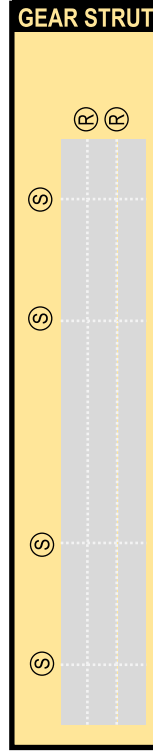

Paper-based scale model design system Copyright © 2022 – Airigami / Airline designs and logos are reproduced for Fair Use educational and informational purposes. USE OF THIS TEMPLATE FOR FINANCIAL GAIN IS PROHIBITED.

WING - STBD

GEAR STRUT

WING STRUT