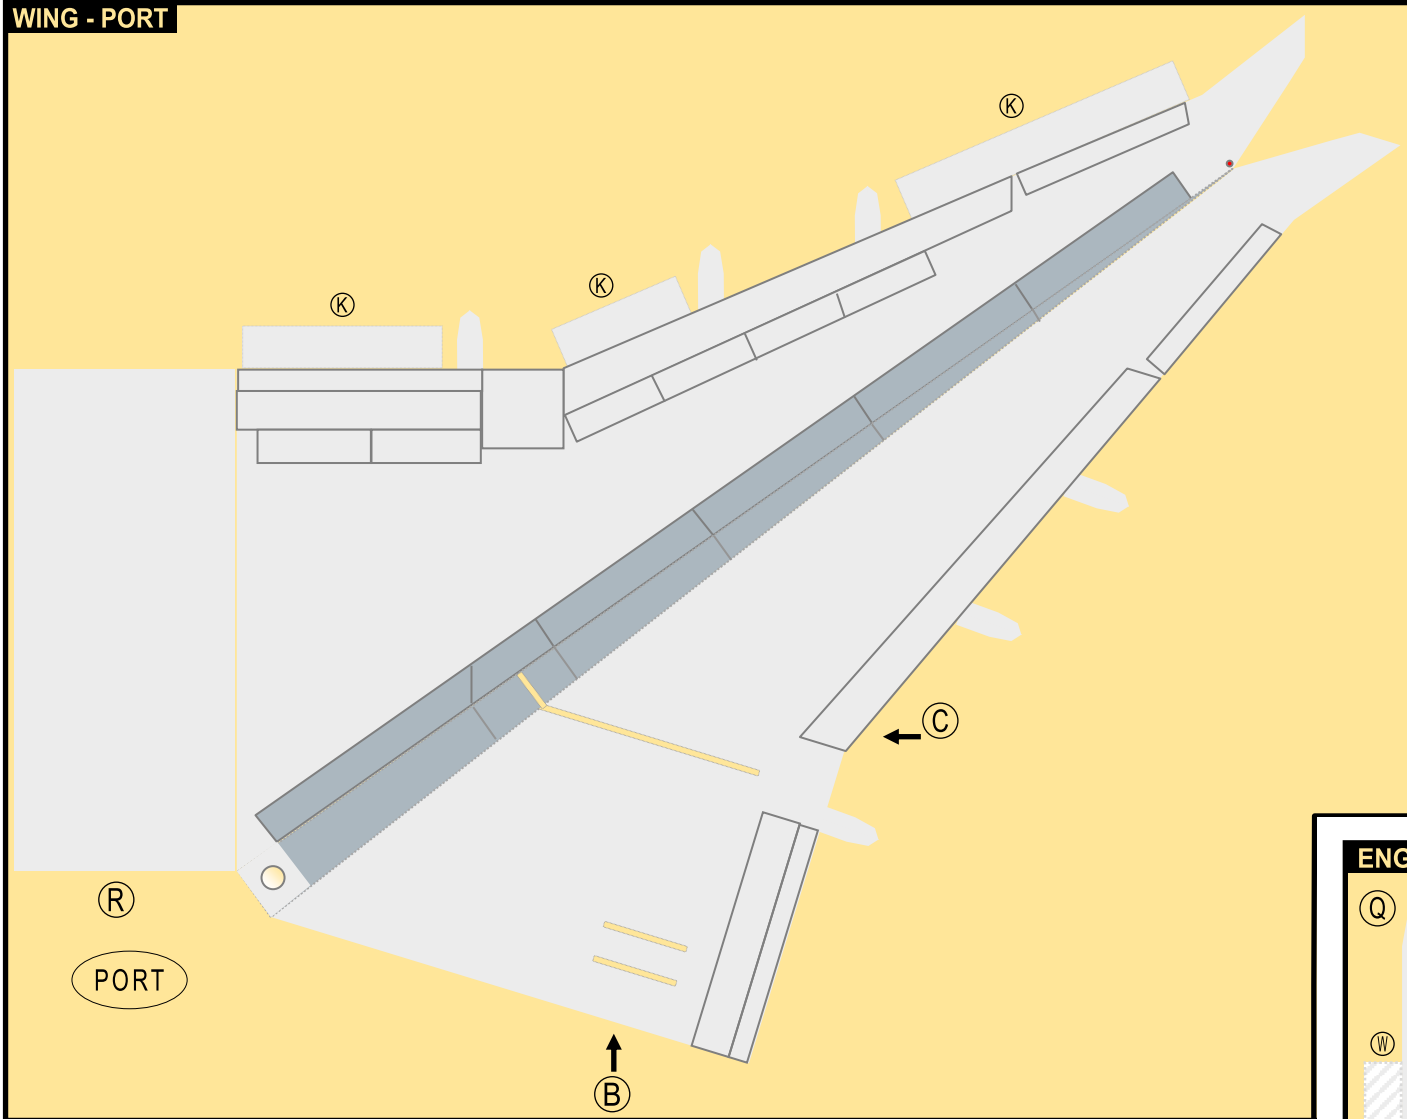

TEMPLATE

8GBOE22B06

BOEING 787-10

Parts included in this package:

FF	Fuselage, Forward	Page 2
WB	Wing Box	Page 2
EC	Engine Cowlings	Page 2
FA	Fuselage, Aft	Page 3
TV	Vertical Stabilizer	Page 3
TH	Horizontal Stabilizer	Page 3
WS	Wing, Starboard	Page 4
ST	Wing Support Struts	Page 4
GS	Main Landing Gear Support Strut	Page 4
WP	Wing, Port	Page 5
EI	Engine Interiors	Page 5
NG	Nose Landing Gear	Page 5
MG	Main Landing Gear	Page 3

WING - STBD

GEAR STRUT

WING STRUT

Paper-based scale model design system Copyright © 2022 – Airigami / Airline designs and logos are reproduced for Fair Use educational and informational purposes. USE OF THIS TEMPLATE FOR FINANCIAL GAIN IS PROHIBITED.

WING - PORT

MAIN GEAR

NOSE GEAR

ENGINE INTERIOR