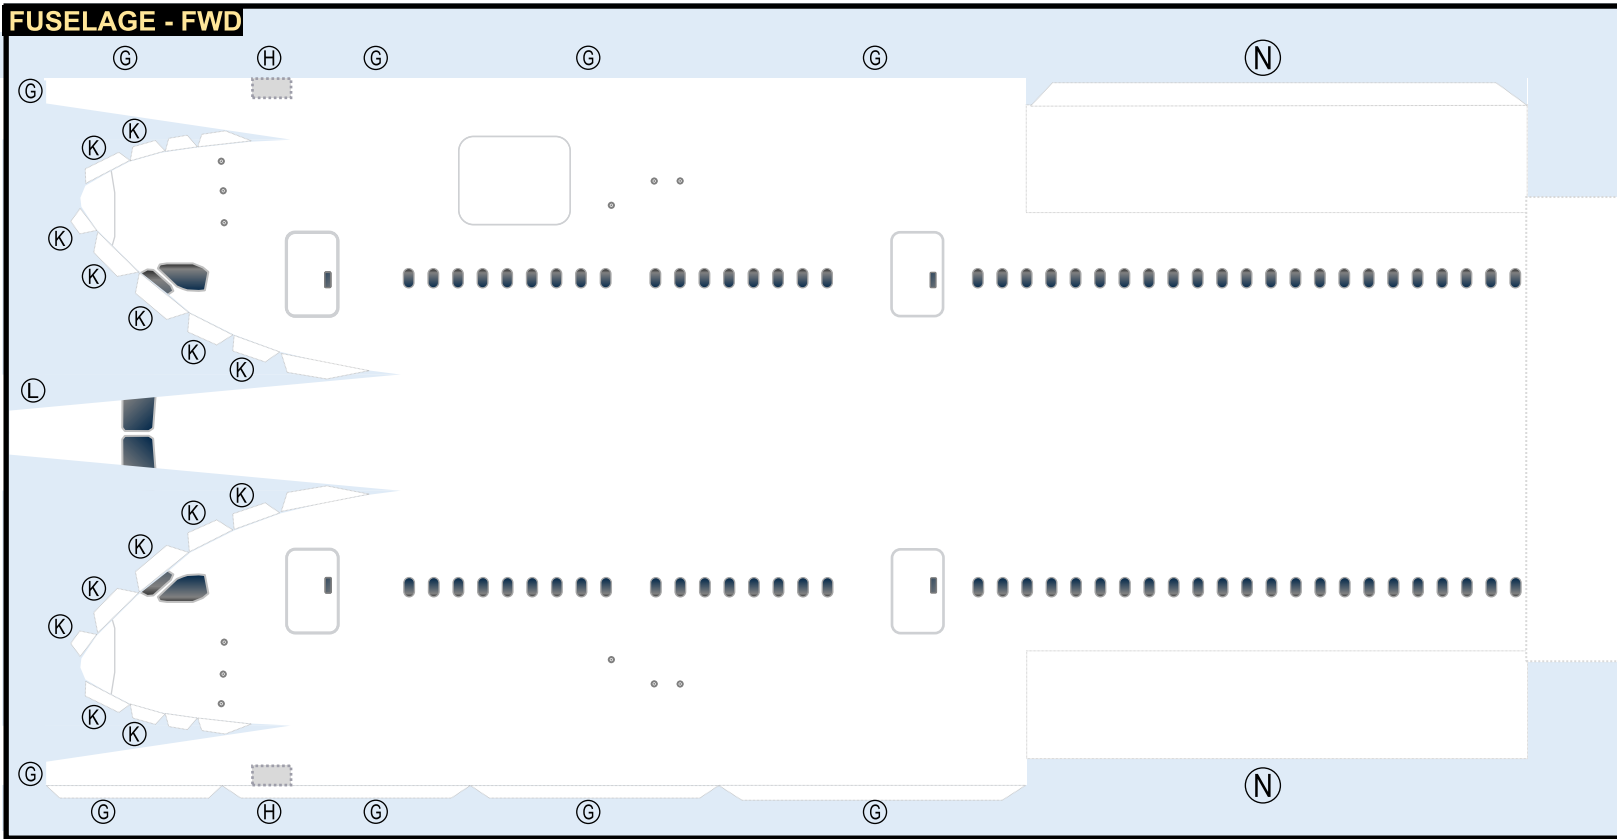

Paper-based scale model design system Copyright © 2022 – Airigami / Airline designs and logos are reproduced for Fair Use educational and informational purposes. USE OF THIS TEMPLATE FOR FINANCIAL GAIN IS PROHIBITED.

FUSELAGE - FWD