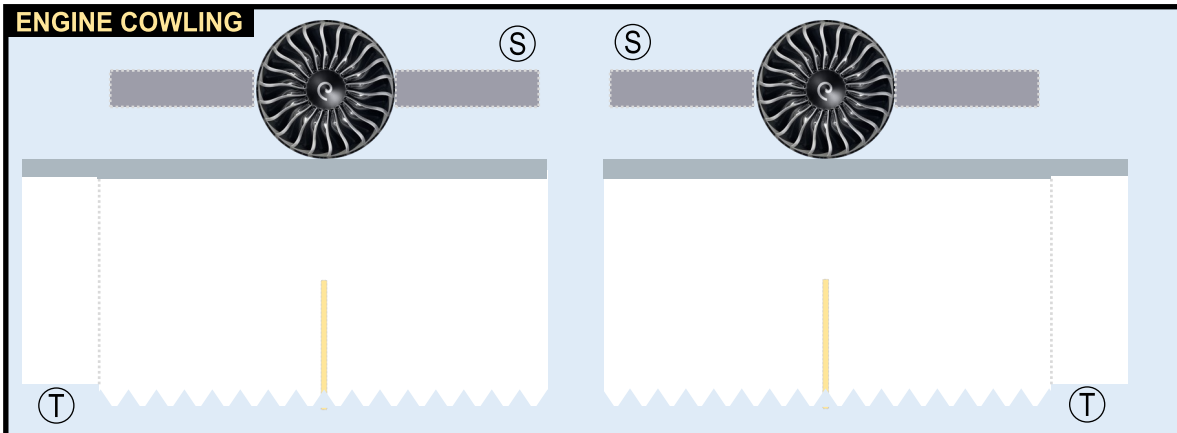

ENGINE COWLING