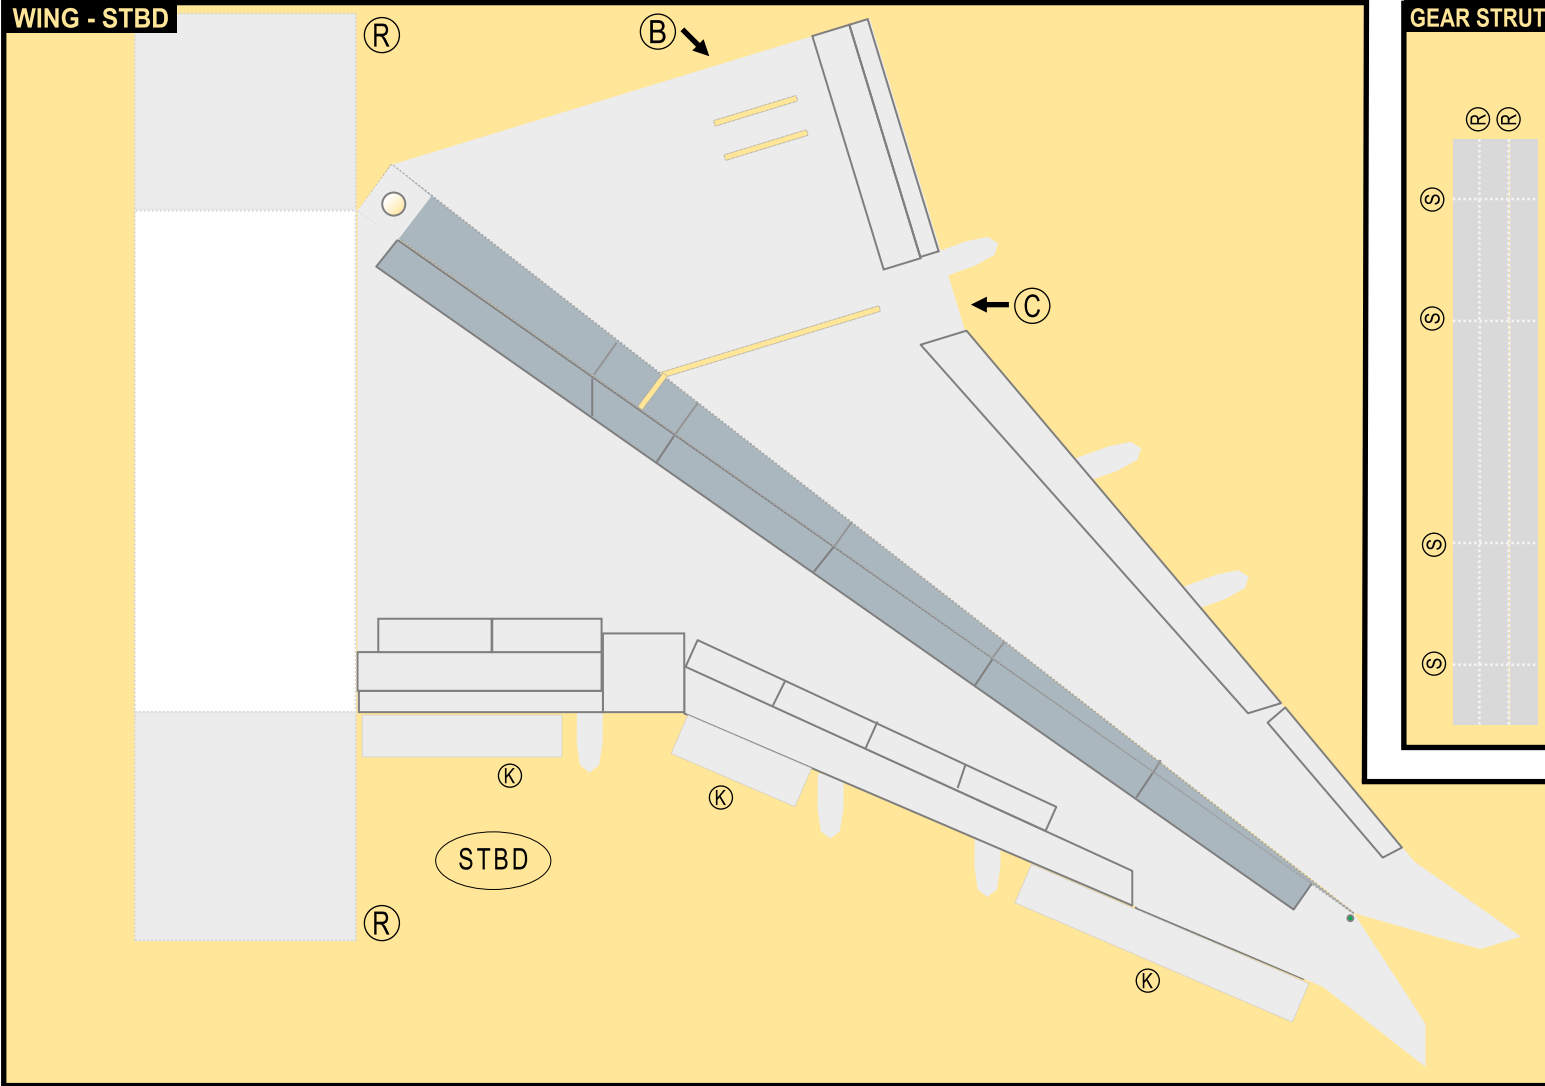

Paper-based scale model design system Copyright © 2022 – Airigami / Airline designs and logos are reproduced for Fair Use educational and informational purposes. USE OF THIS TEMPLATE FOR FINANCIAL GAIN IS PROHIBITED.

WING - STBD