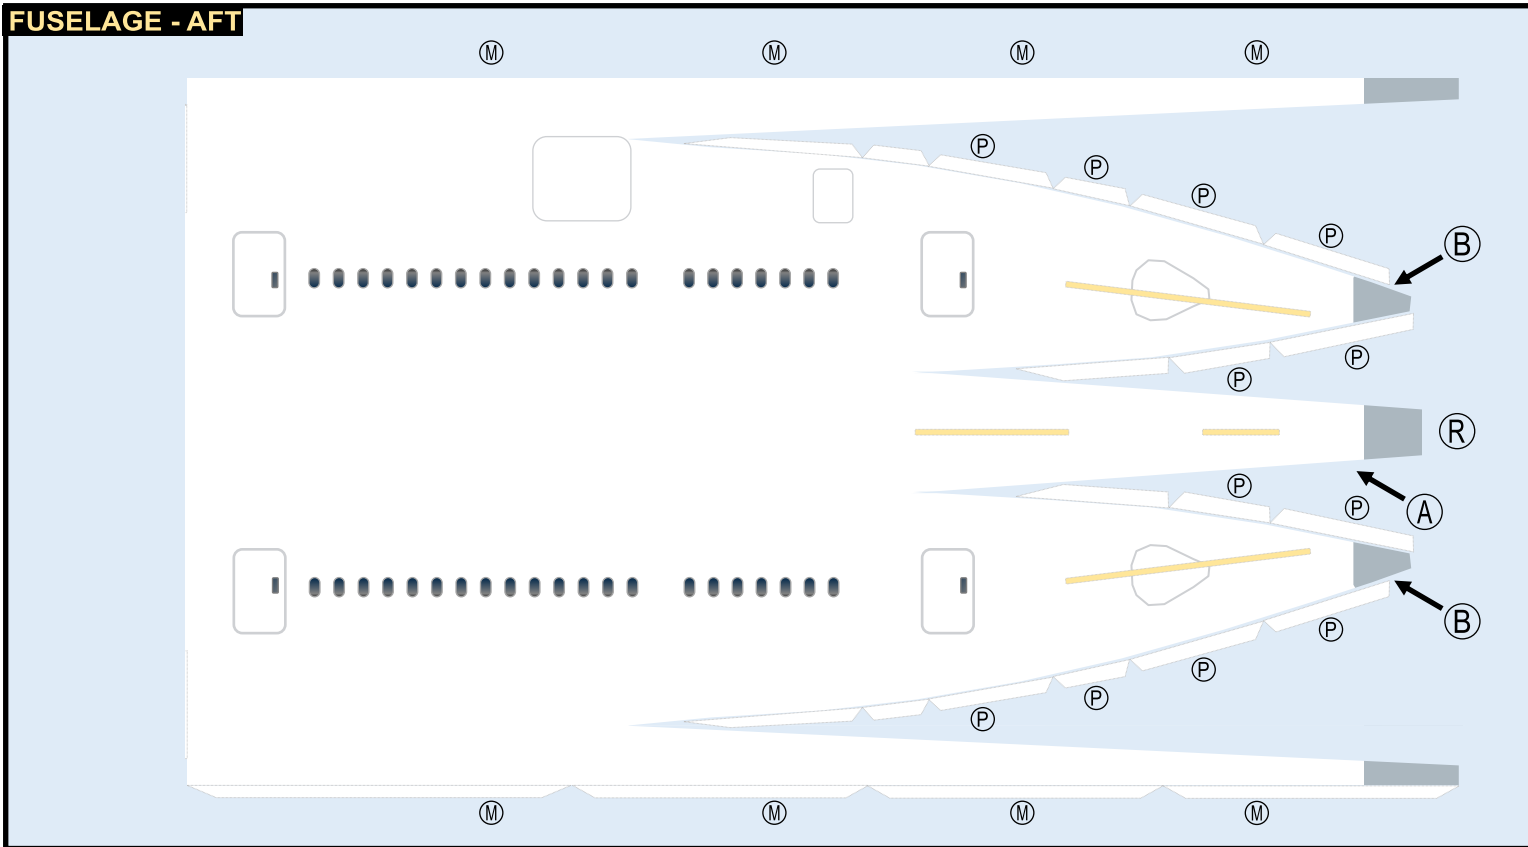

Paper-based scale model design system Copyright © 2022 – Airigami / Airline designs and logos are reproduced for Fair Use educational and informational purposes. USE OF THIS TEMPLATE FOR FINANCIAL GAIN IS PROHIBITED.

FUSELAGE - AFT