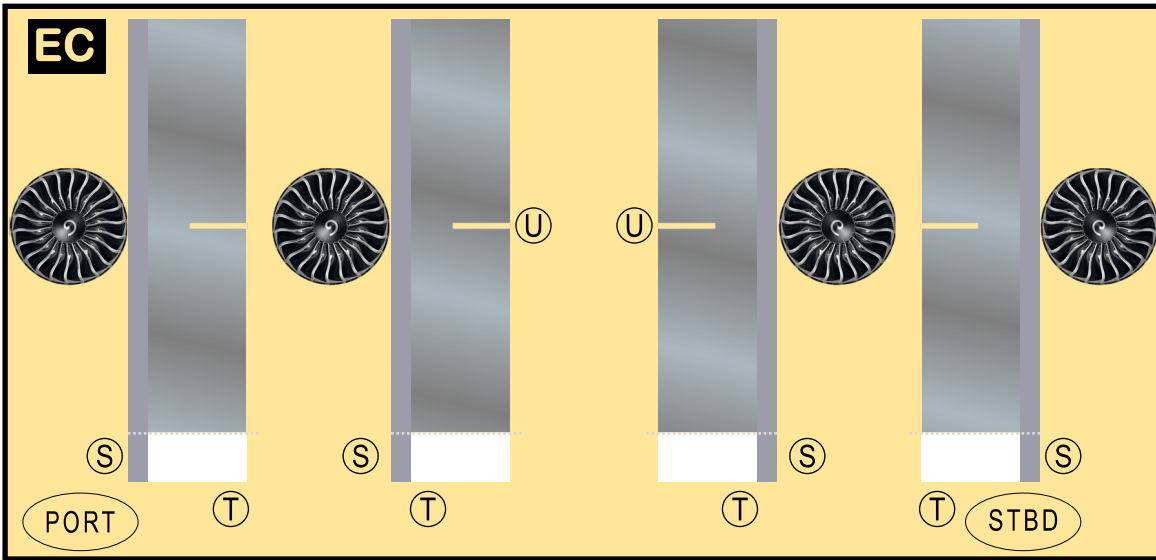

Paper-based scale model design system Copyright © 2021 – Airigami / Airline designs and logos are reproduced for Fair Use educational and informational purposes. USE OF THIS TEMPLATE FOR FINANCIAL GAIN IS PROHIBITED.