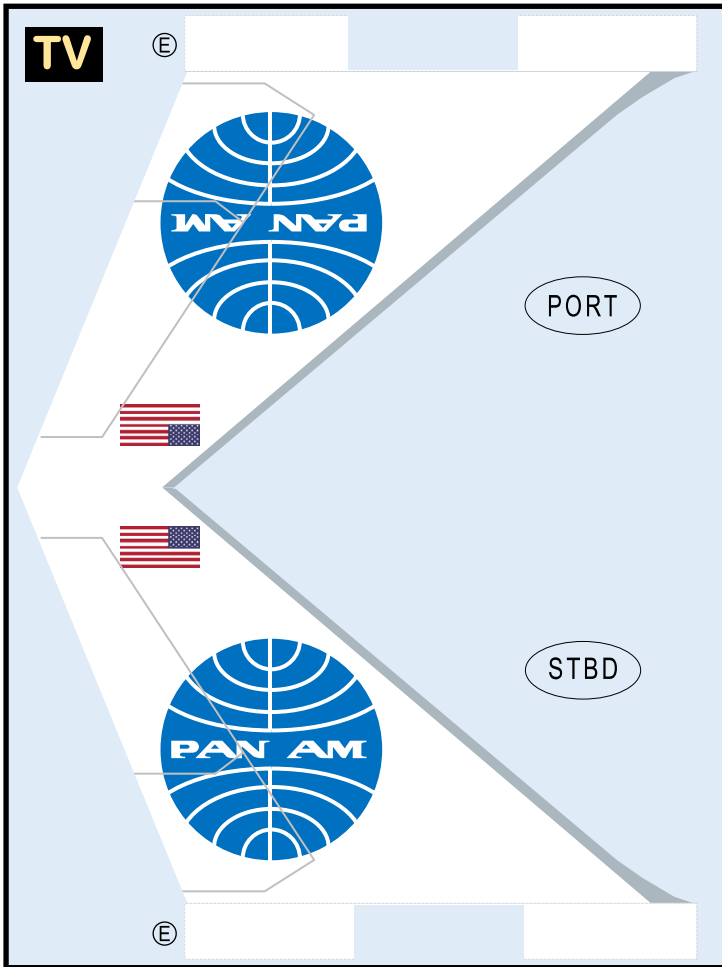

Paper-based scale model design system Copyright © 2021 – Airigami / Airline designs and logos are reproduced for Fair Use educational and informational purposes. USE OF THIS TEMPLATE FOR FINANCIAL GAIN IS PROHIBITED.