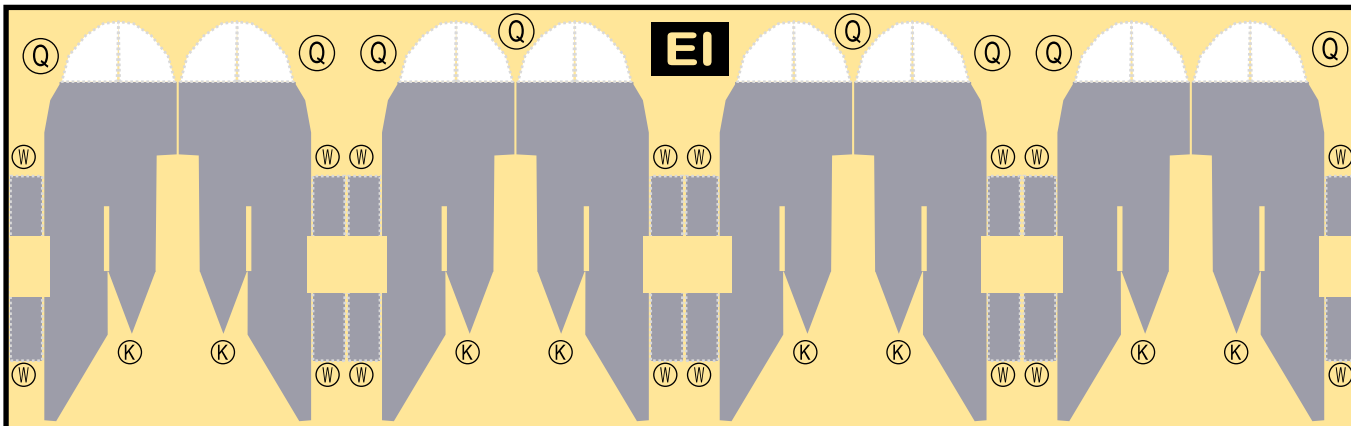

Paper-based scale model design system Copyright © 2021 – Airigami / Airline designs and logos are reproduced for Fair Use educational and informational purposes. USE OF THIS TEMPLATE FOR FINANCIAL GAIN IS PROHIBITED.