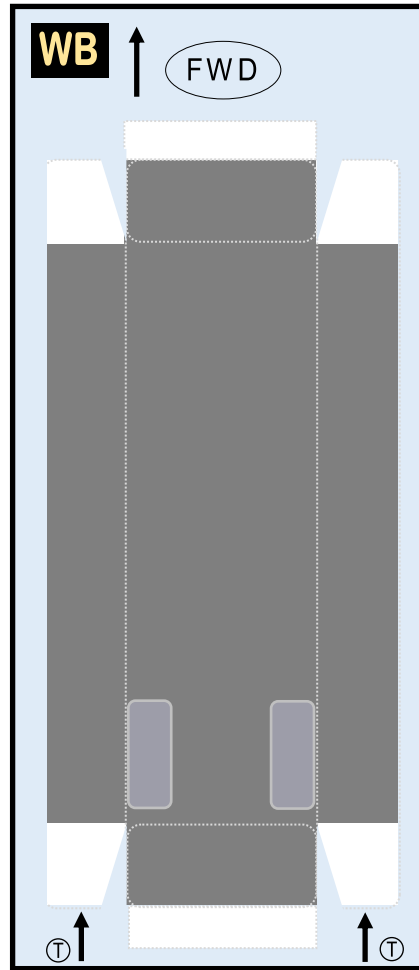

Paper-based scale model design system Copyright © 2021 – Airigami / Airline designs and logos are reproduced for Fair Use educational and informational purposes. USE OF THIS TEMPLATE FOR FINANCIAL GAIN IS PROHIBITED.