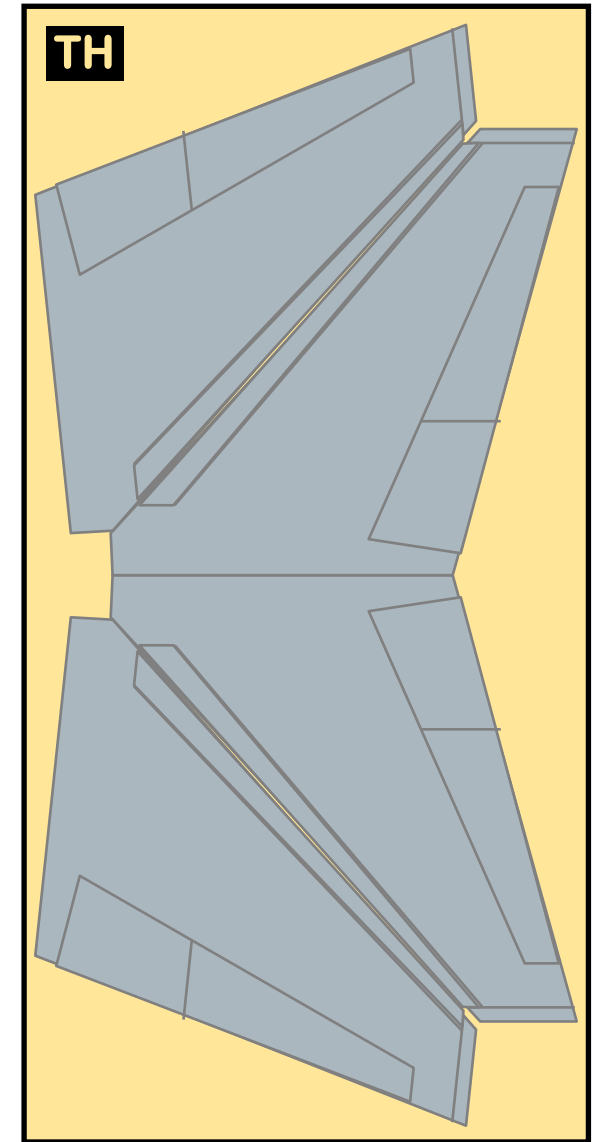

Paper-based scale model design system Copyright © 2021 – Airigami / Airline designs and logos are reproduced for Fair Use educational and informational purposes. USE OF THIS TEMPLATE FOR FINANCIAL GAIN IS PROHIBITED.