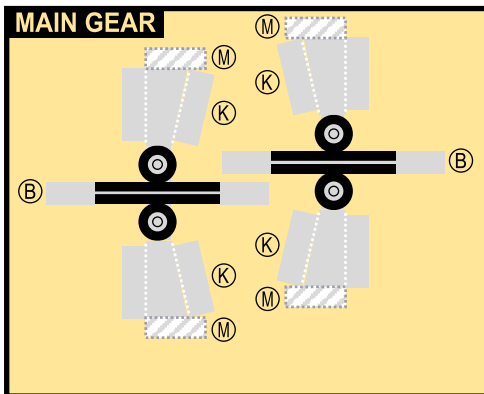

#### NOSE GEAR

**BL**

Use this area for ballast (see Instruction Manual for more guidance)

Paper-based scale model design system Copyright © 2020 – Airigami / Airline designs and logos are reproduced for Fair Use educational and informational purposes. USE OF THIS TEMPLATE FOR FINANCIAL GAIN IS PROHIBITED.

**BL**

Use this area for ballast (see Instruction Manual for more guidance)