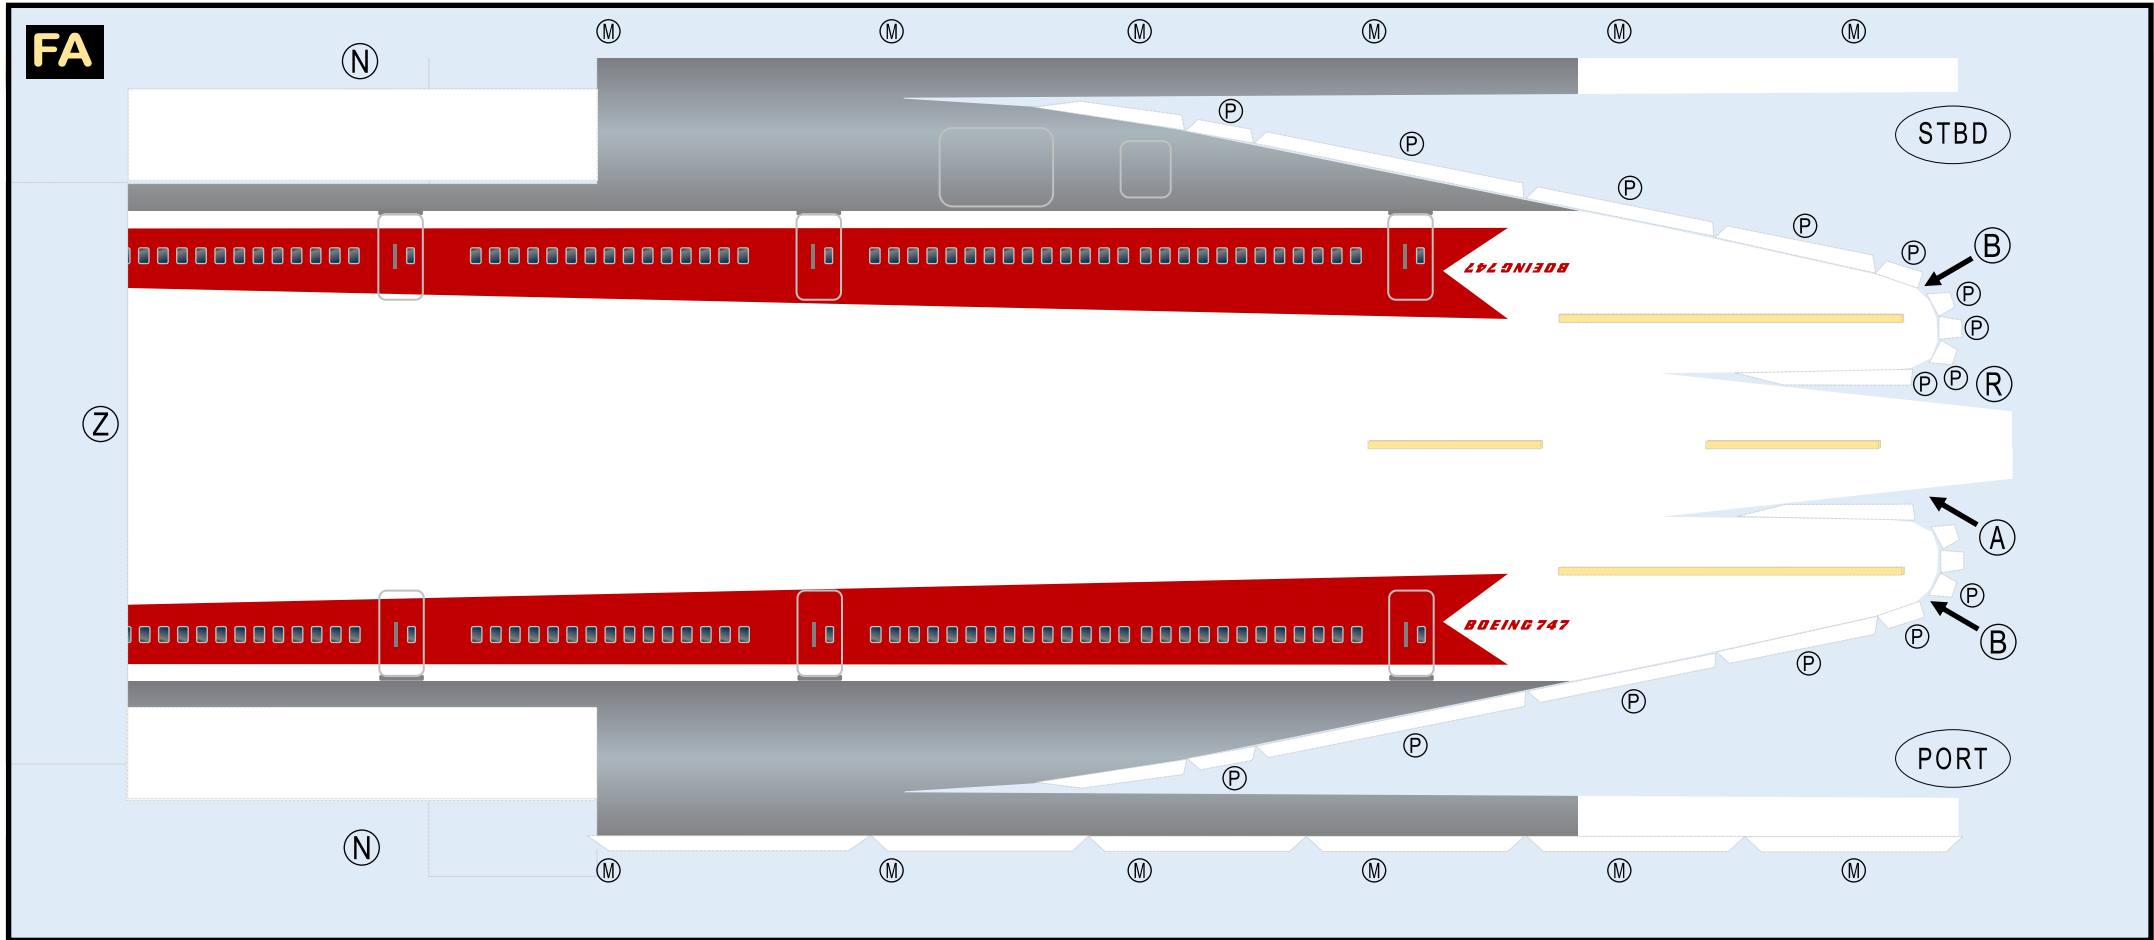

TWA TRANS WORLD AIRLINES

8GTWA21A03

BOEING 747-100

Parts included in this package:

FF	Fuselage Forward	Page 2	TH	Horizontal Stabilizer	Page 5
NG	Nose Landing Gear	Page 2	WS	Wing, Starboard	Page 6
FA	Fuselage Aft	Page 3	GS	Main Landing Gear Strut	Page 6
TV	Vertical Stabilizer	Page 4	WP	Wing, Port	Page 7
WB	Wing Box	Page 4			
MG	Main Landing Gear	Page 4			
CG	Center Landing Gear	Page 4			
WS	Wing Struts	Page 4			
EC	Engine Cowlings	Page 5			
EI	Engine Interiors	Page 5			

For best results, we recommend that this package be printed on the following paper stocks:
 Pages 2-7 Model Glossy 80lbs

This is a genuine, official Airigami design. This design is provided free-of-charge - you should never, ever pay for this design. However, we strongly urge you to consider donating to Airigami at www.papieravion.org. Airigami was established so that the joy of airline modeling can be available to everybody. Please consider making a donation of \$5, \$20, \$50 or whatever you can to help keep Airigami alive and, best of all, free.

INSTRUCTIONS

For instructions on how to build this model, refer to manual [INSTRUCTIONS D](#)

WS

GS