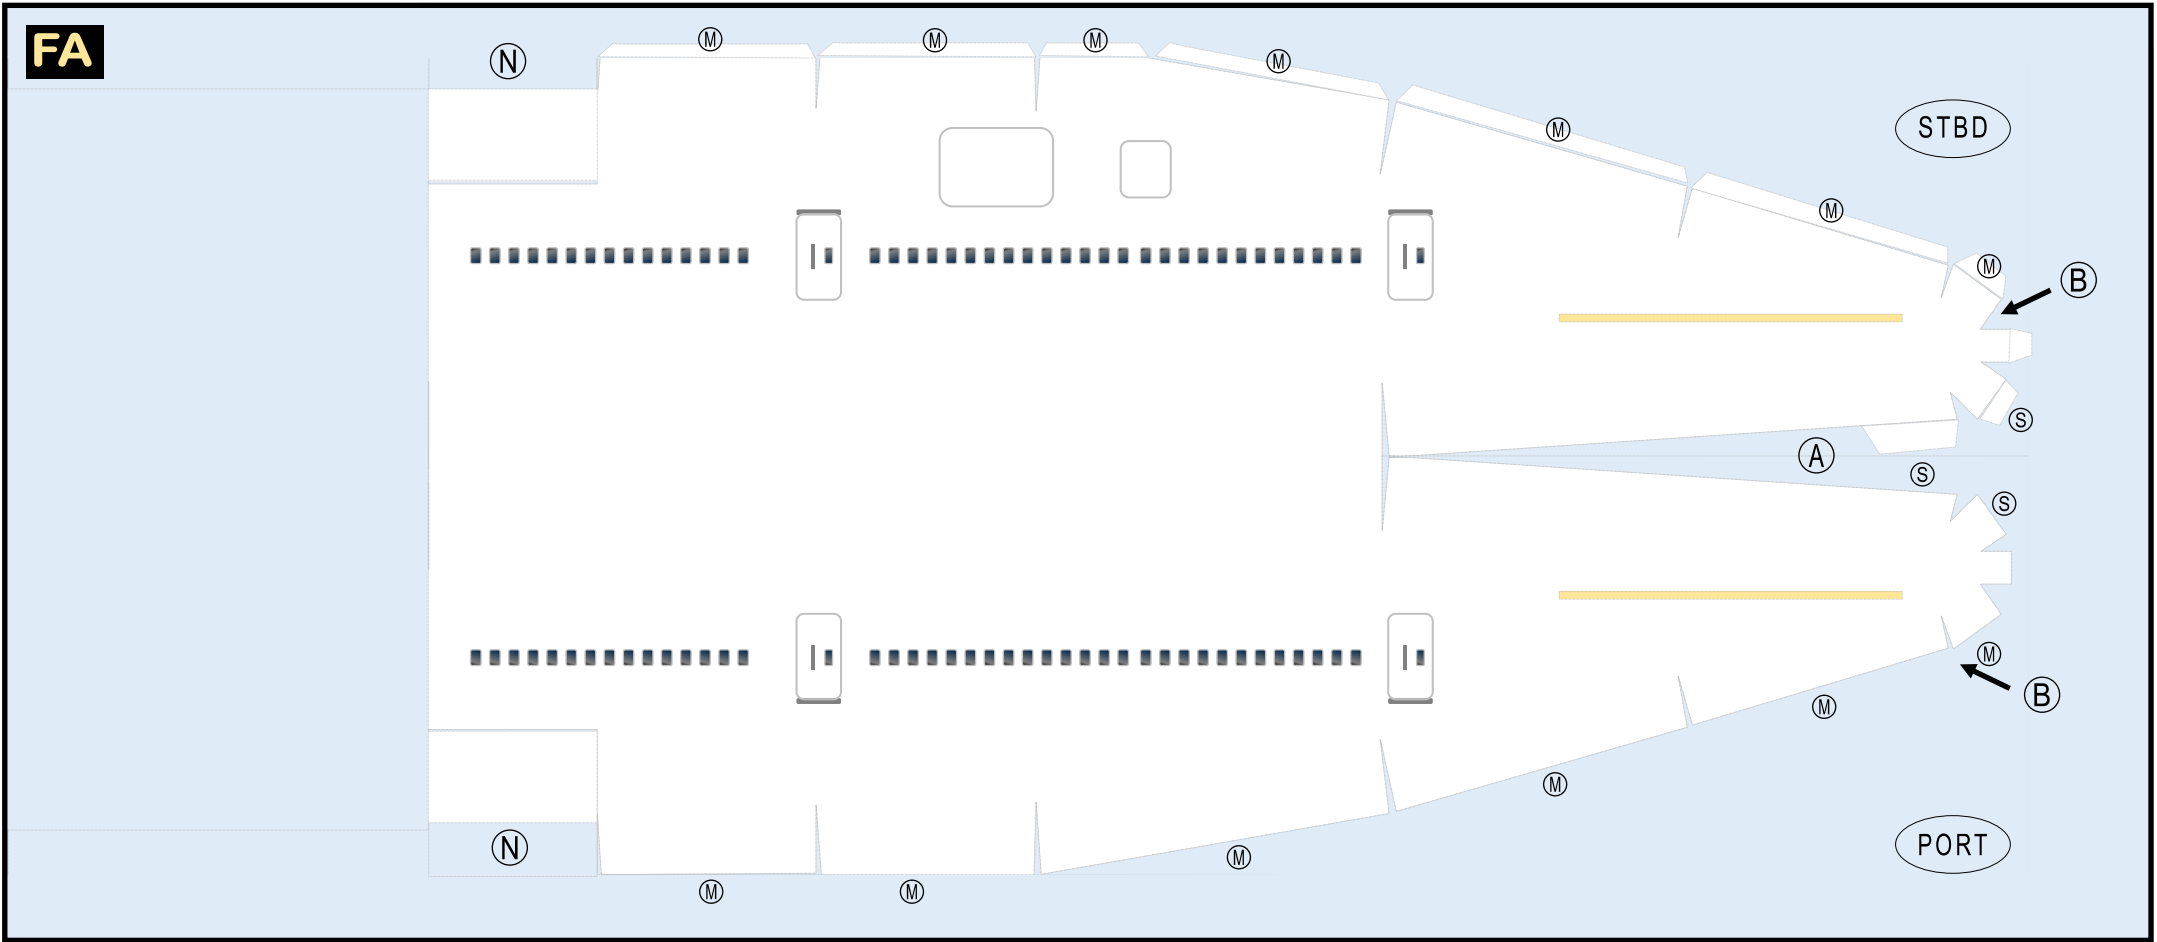

BOEING 747-300 / TEMPLATE

9GBOE20C16

Paper-based scale model design system Copyright © 2019 – Airigami / Airline designs and logos are reproduced for Fair Use educational and informational purposes. USE OF THIS TEMPLATE FOR FINANCIAL GAIN IS PROHIBITED.