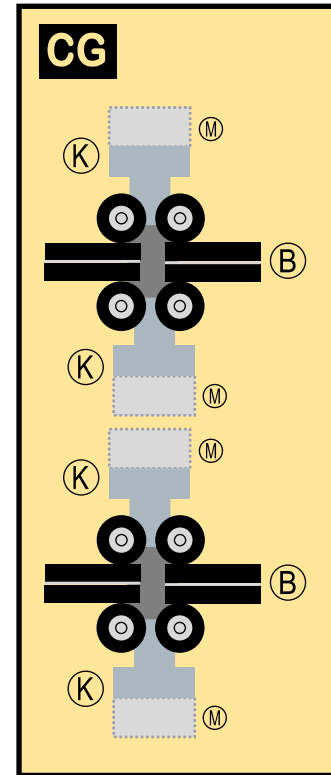

BOEING 747-300 / TEMPLATE

9GBOE20C16

Paper-based scale model design system Copyright © 2019 – Airigami / Airline designs and logos are reproduced for Fair Use educational and informational purposes. USE OF THIS TEMPLATE FOR FINANCIAL GAIN IS PROHIBITED.