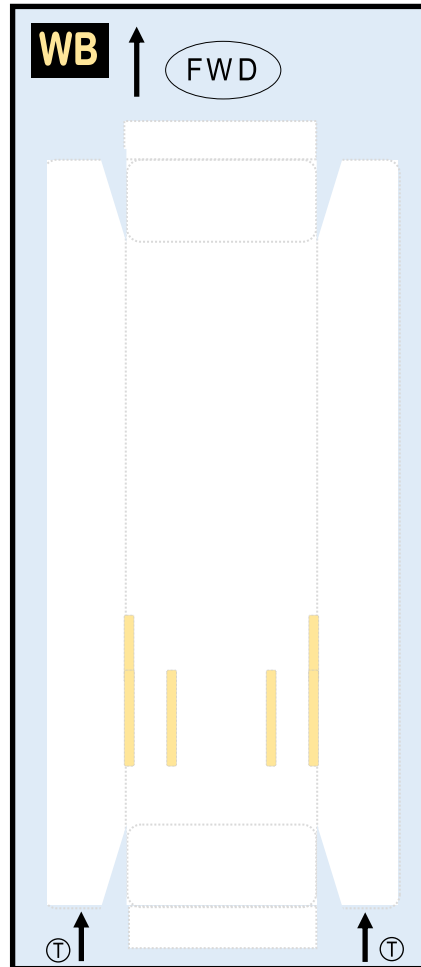

BOEING 747-300 / TEMPLATE

9GBOE20C16

Paper-based scale model design system Copyright © 2019 – Airigami / Airline designs and logos are reproduced for Fair Use educational and informational purposes. USE OF THIS TEMPLATE FOR FINANCIAL GAIN IS PROHIBITED.