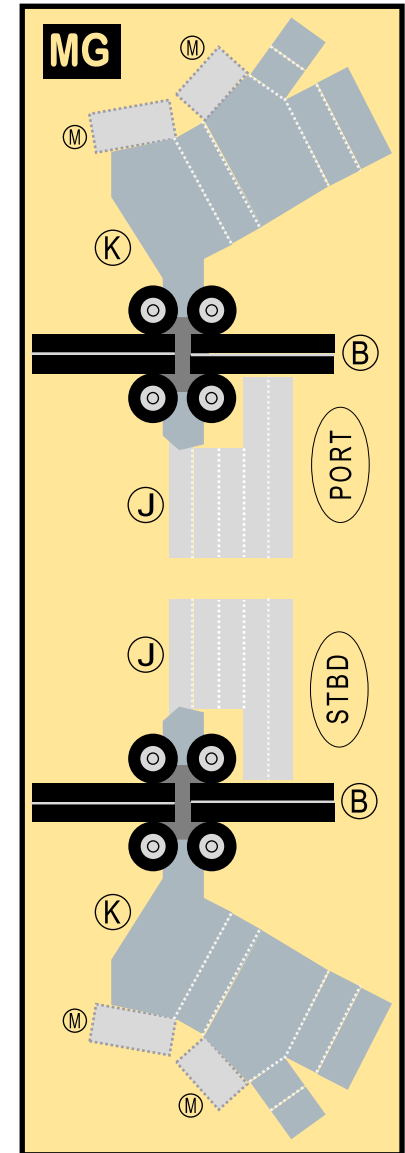

BOEING 747-300 / TEMPLATE

9GBOE20C16

Paper-based scale model design system Copyright © 2019 – Airigami / Airline designs and logos are reproduced for Fair Use educational and informational purposes. USE OF THIS TEMPLATE FOR FINANCIAL GAIN IS PROHIBITED.