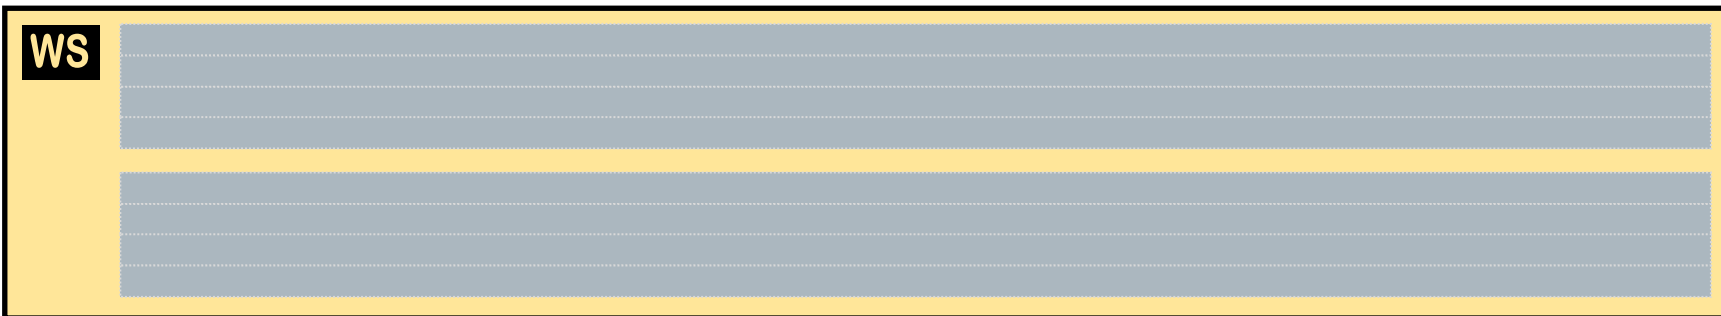

BOEING 747-300 / TEMPLATE

9GBOE20C16

Paper-based scale model design system Copyright © 2019 – Airigami / Airline designs and logos are reproduced for Fair Use educational and informational purposes. USE OF THIS TEMPLATE FOR FINANCIAL GAIN IS PROHIBITED.