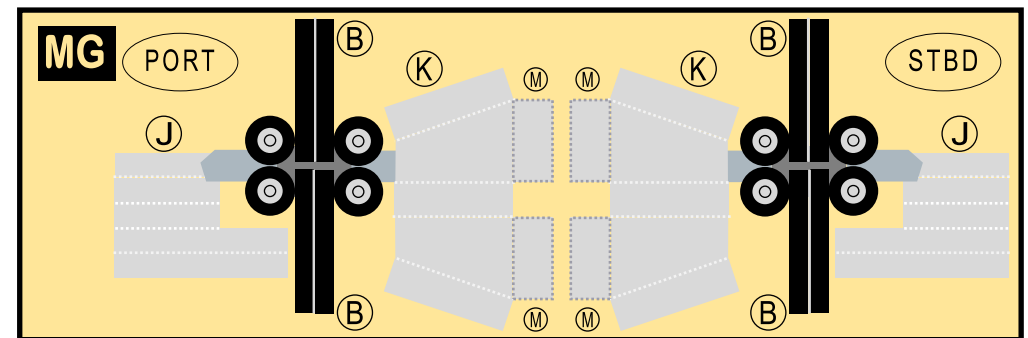

DOUGLAS DC-10-30 / TEMPLATE

9GDAC20C24

Paper-based scale model design system Copyright © 2020 – Airigami / Airline designs and logos are reproduced for Fair Use educational and informational purposes. USE OF THIS TEMPLATE FOR FINANCIAL GAIN IS PROHIBITED.