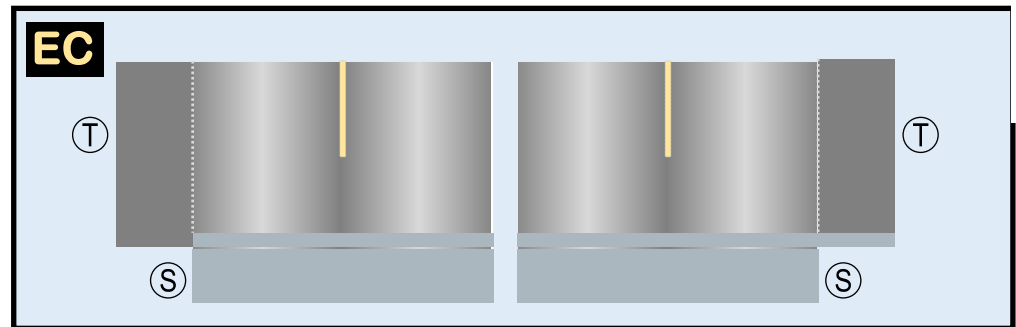

DOUGLAS DC-10-30 / TEMPLATE

9GDAC20C24

Paper-based scale model design system Copyright © 2020 – Airigami / Airline designs and logos are reproduced for Fair Use educational and informational purposes. USE OF THIS TEMPLATE FOR FINANCIAL GAIN IS PROHIBITED.