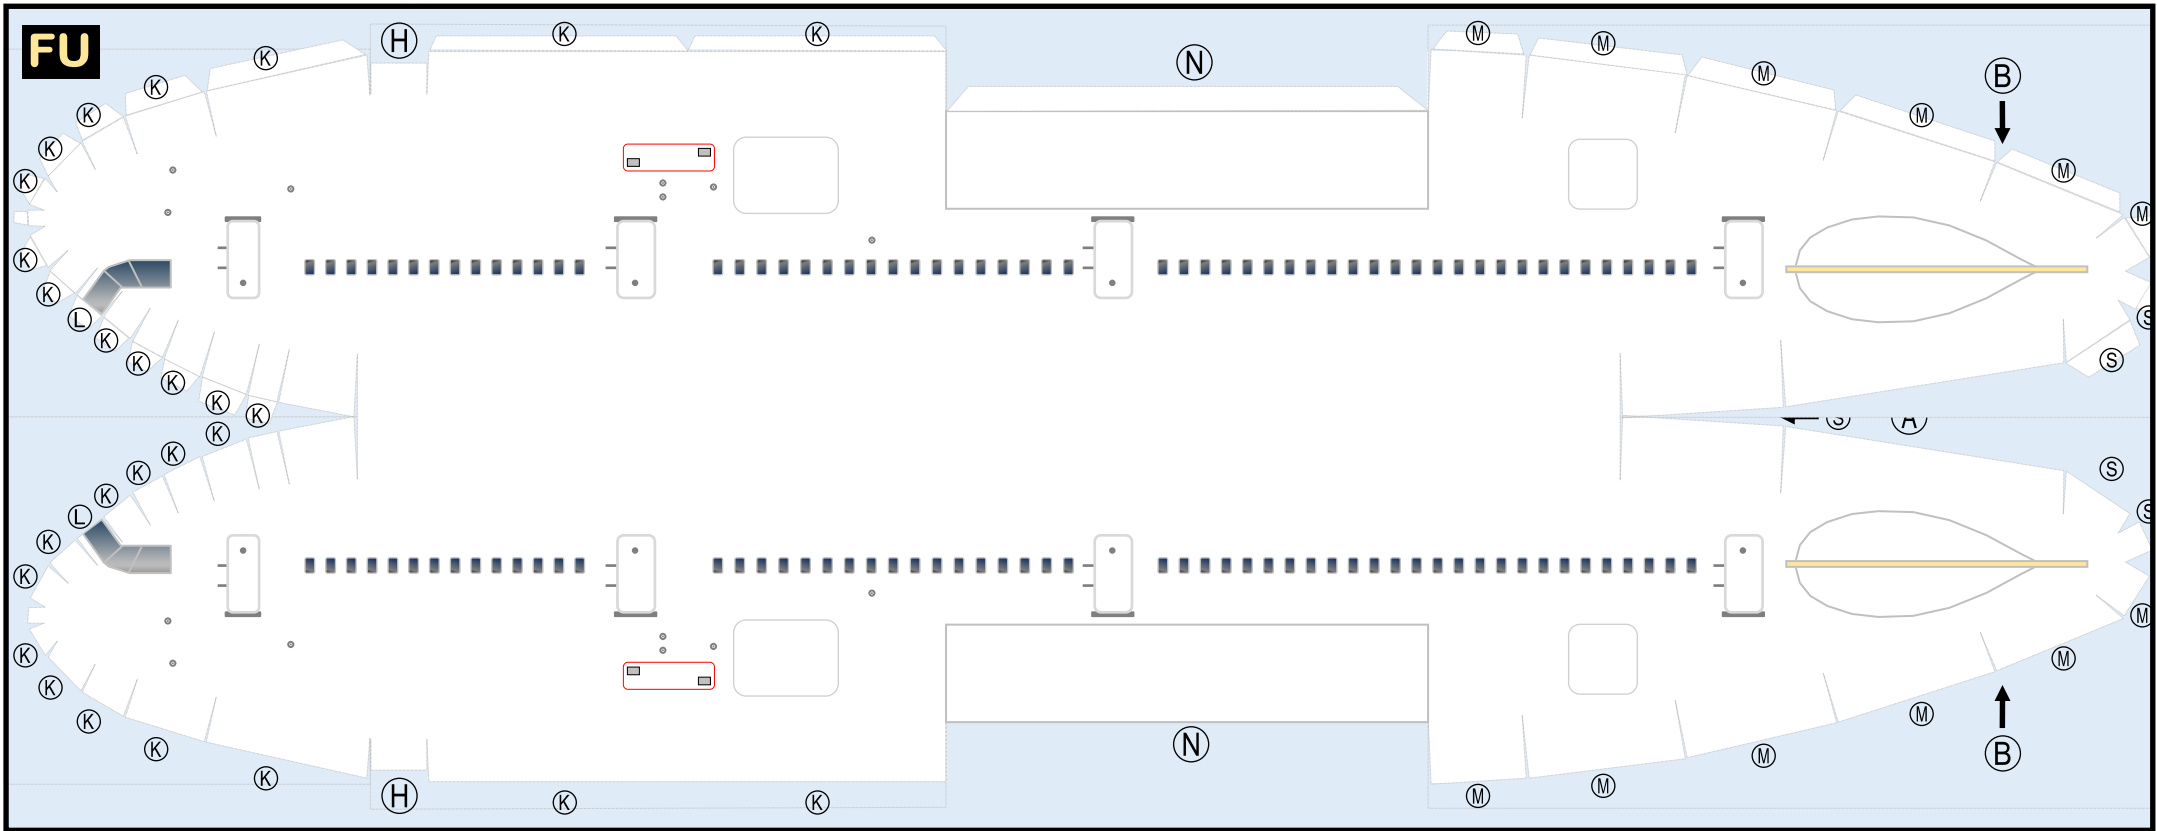

DOUGLAS DC-10-30 / TEMPLATE

9GDAC20C24

Paper-based scale model design system Copyright © 2020 – Airigami / Airline designs and logos are reproduced for Fair Use educational and informational purposes. USE OF THIS TEMPLATE FOR FINANCIAL GAIN IS PROHIBITED.