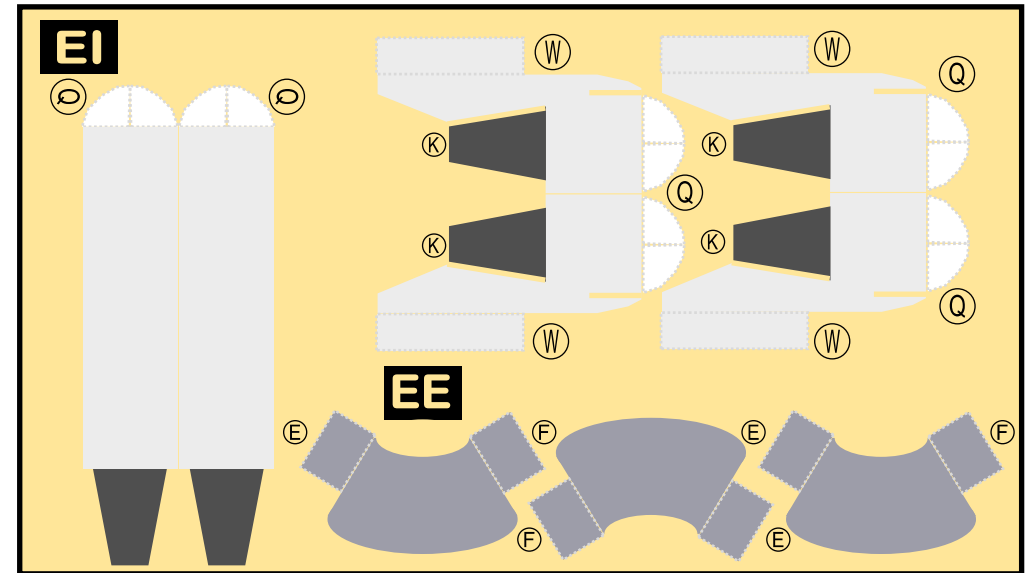

DOUGLAS DC-10-30 / TEMPLATE

9GDAC20C24

Paper-based scale model design system Copyright © 2020 – Airigami / Airline designs and logos are reproduced for Fair Use educational and informational purposes. USE OF THIS TEMPLATE FOR FINANCIAL GAIN IS PROHIBITED.