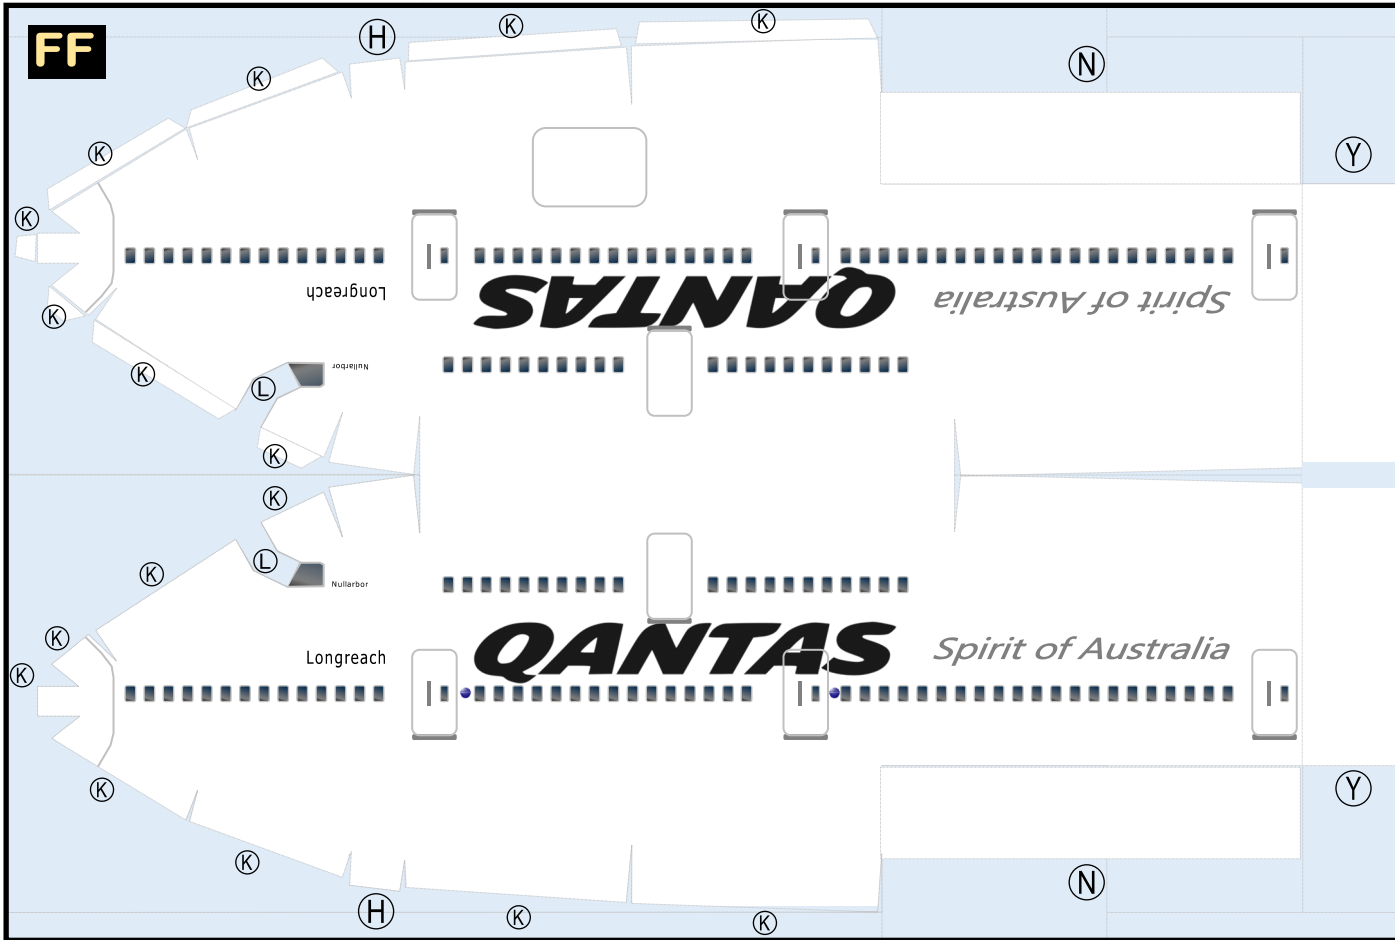

BOEING 747-400 / QANTAS AIRWAYS

9GQFA20D30

Paper-based scale model design system Copyright © 2019 – Airigami / Airline designs and logos are reproduced for Fair Use educational and informational purposes. USE OF THIS TEMPLATE FOR FINANCIAL GAIN IS PROHIBITED.