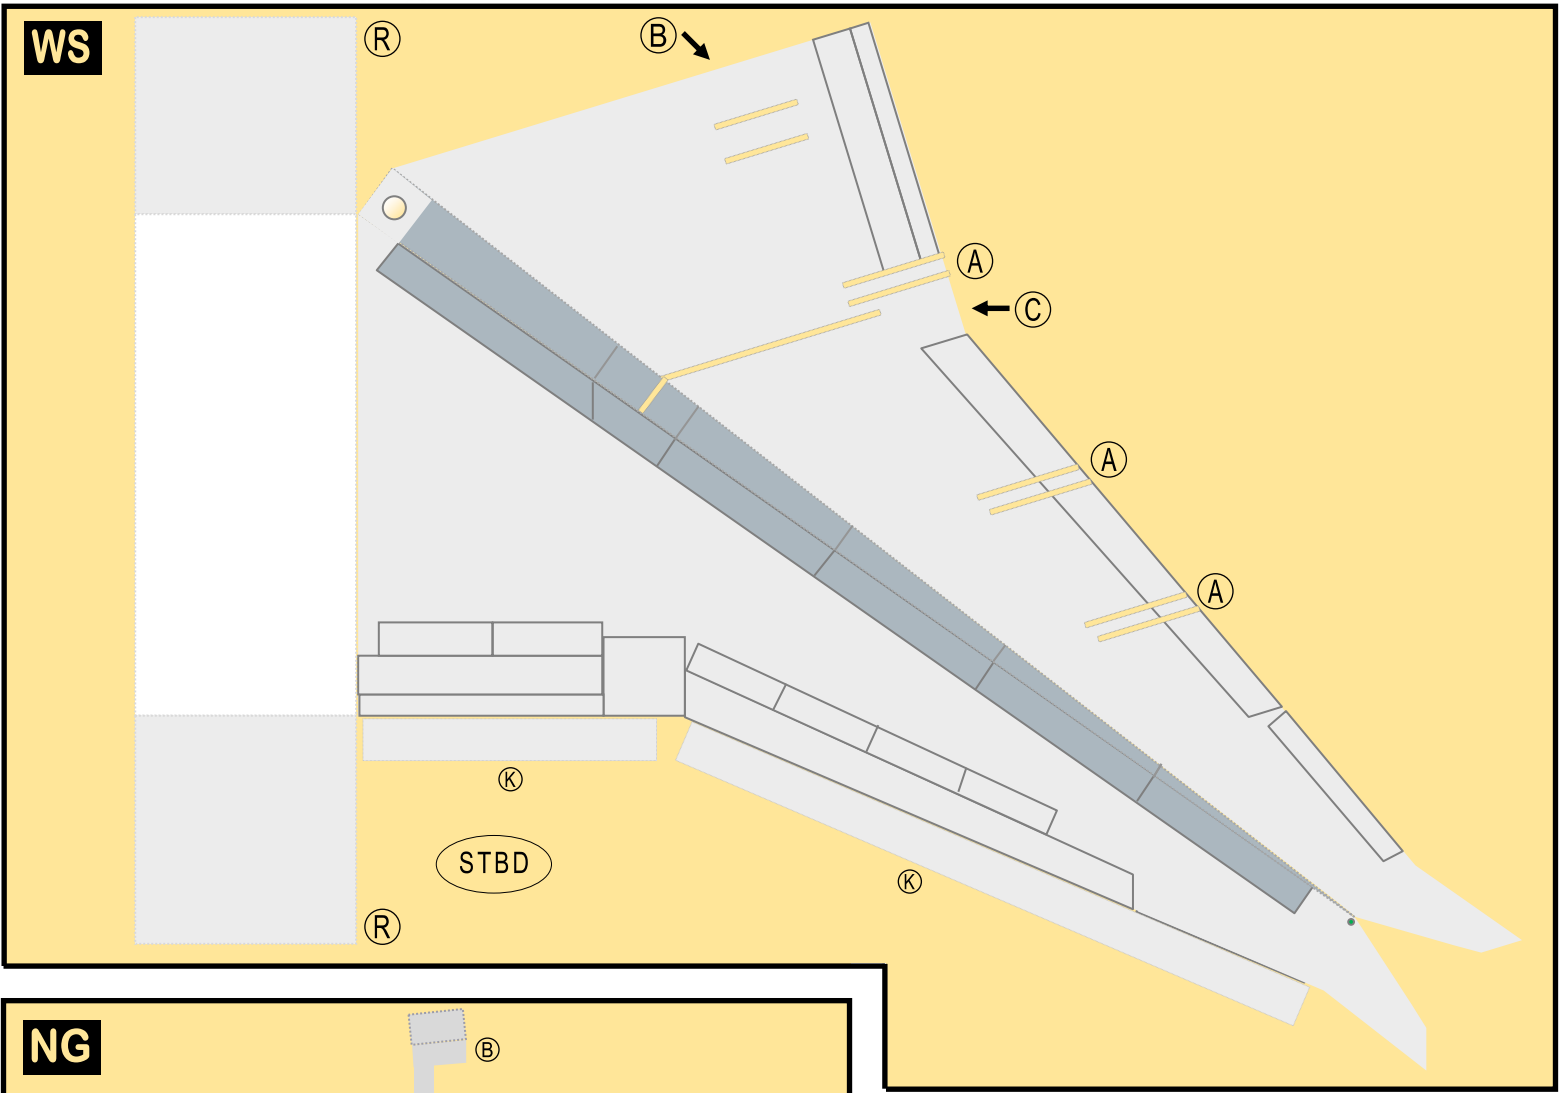

BOEING 787-9 / TEMPLATE

9GBOE20D34

Paper-based scale model design system Copyright © 2020 – Airigami / Airline designs and logos are reproduced for Fair Use educational and informational purposes. USE OF THIS TEMPLATE FOR FINANCIAL GAIN IS PROHIBITED.