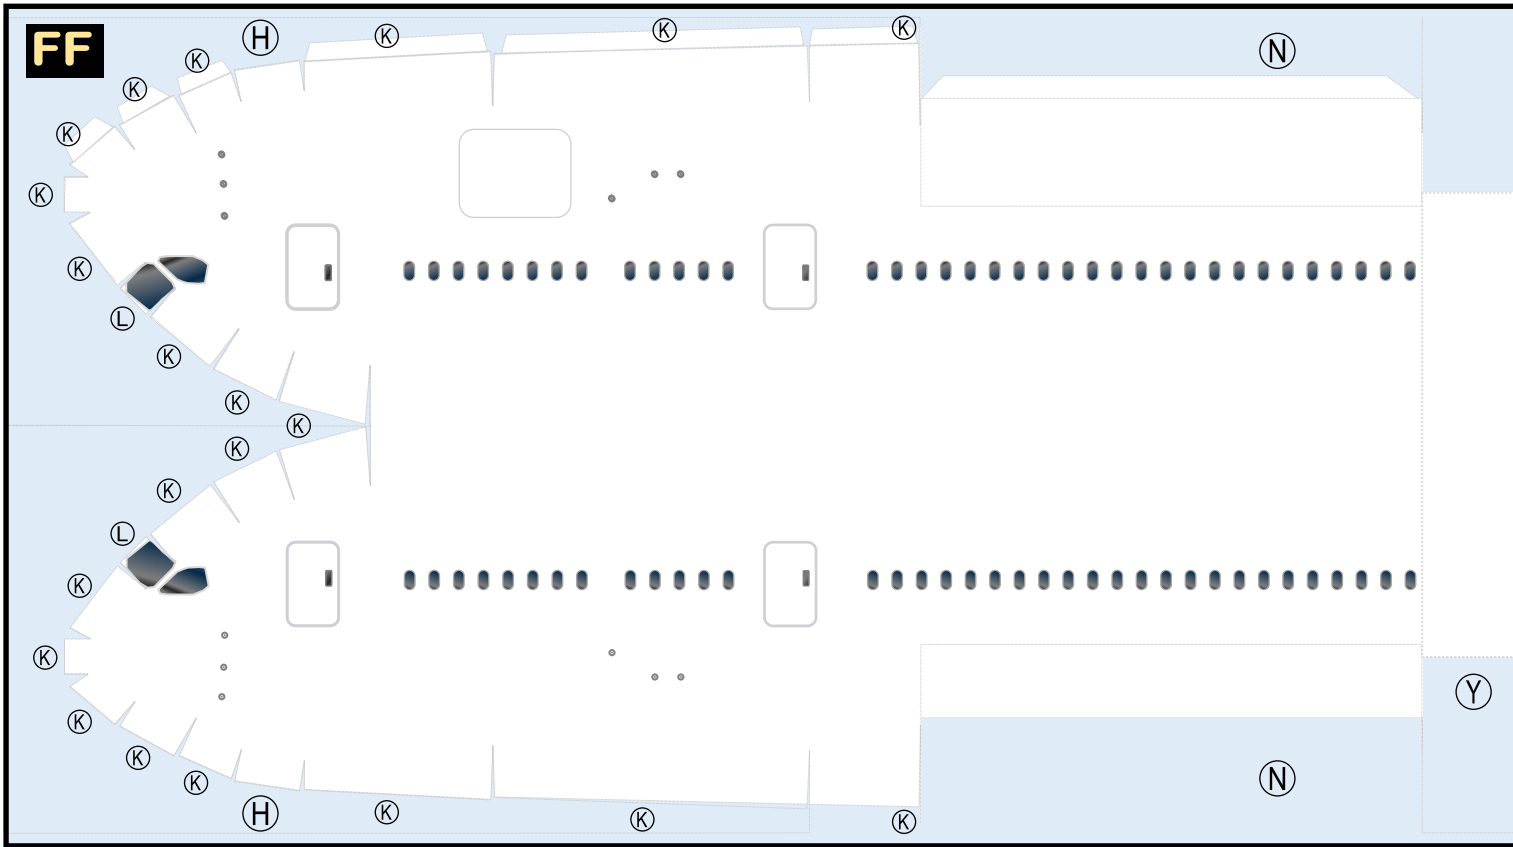

BOEING 787-9 / TEMPLATE

9GBOE20D34

Paper-based scale model design system Copyright © 2020 – Airigami / Airline designs and logos are reproduced for Fair Use educational and informational purposes. USE OF THIS TEMPLATE FOR FINANCIAL GAIN IS PROHIBITED.