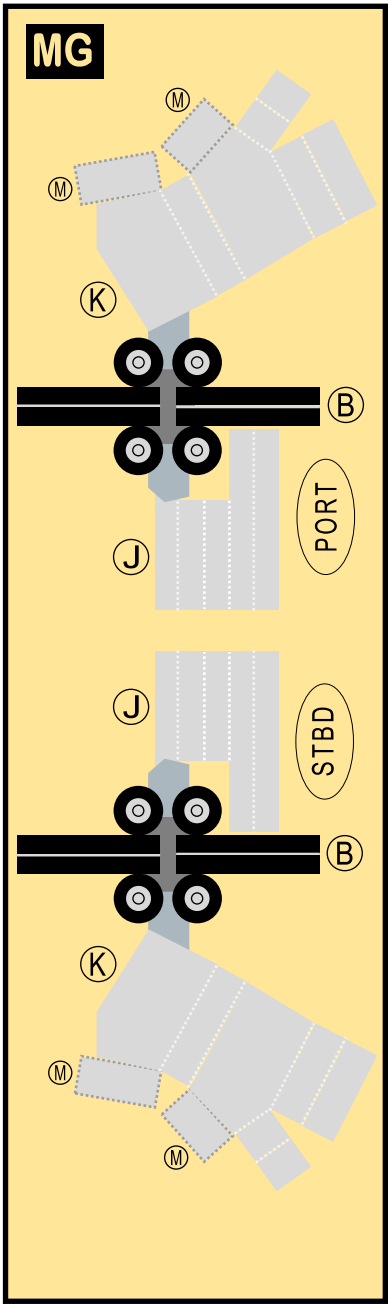

## TEMPLATE

**9GBOE20D34**

***BOEING 787-9***

Parts included in this package:

|    |                         |        |
|----|-------------------------|--------|
| FF | Fuselage Forward        | Page 2 |
| EC | Engine Cowlings         | Page 2 |
| WB | Wing Box                | Page 2 |
| FA | Fuselage Aft            | Page 3 |
| WF | Wing Fairings           | Page 3 |
| TV | Vertical Stabilizer     | Page 3 |
| TH | Horizontal Stabilizer   | Page 3 |
| WS | Wing, Starboard         | Page 4 |
| MG | Main Landing Gear       | Page 4 |
| NG | Nose Landing Gear       | Page 4 |
| GS | Main Landing Gear Strut | Page 4 |
| WP | Wing, Port              | Page 5 |
| EI | Engine Interiors        | Page 5 |

# BOEING 787-9 / TEMPLATE

9GBOE20D34

Paper-based scale model design system Copyright © 2020 – Airigami / Airline designs and logos are reproduced for Fair Use educational and informational purposes. USE OF THIS TEMPLATE FOR FINANCIAL GAIN IS PROHIBITED.