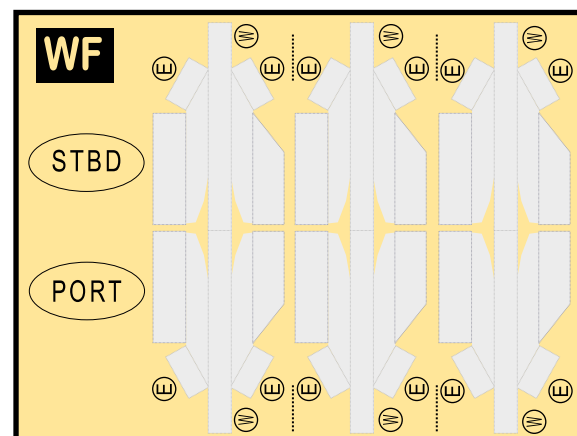

BOEING 787-9 / TEMPLATE

9GBOE20D34

Paper-based scale model design system Copyright © 2020 – Airigami / Airline designs and logos are reproduced for Fair Use educational and informational purposes. USE OF THIS TEMPLATE FOR FINANCIAL GAIN IS PROHIBITED.