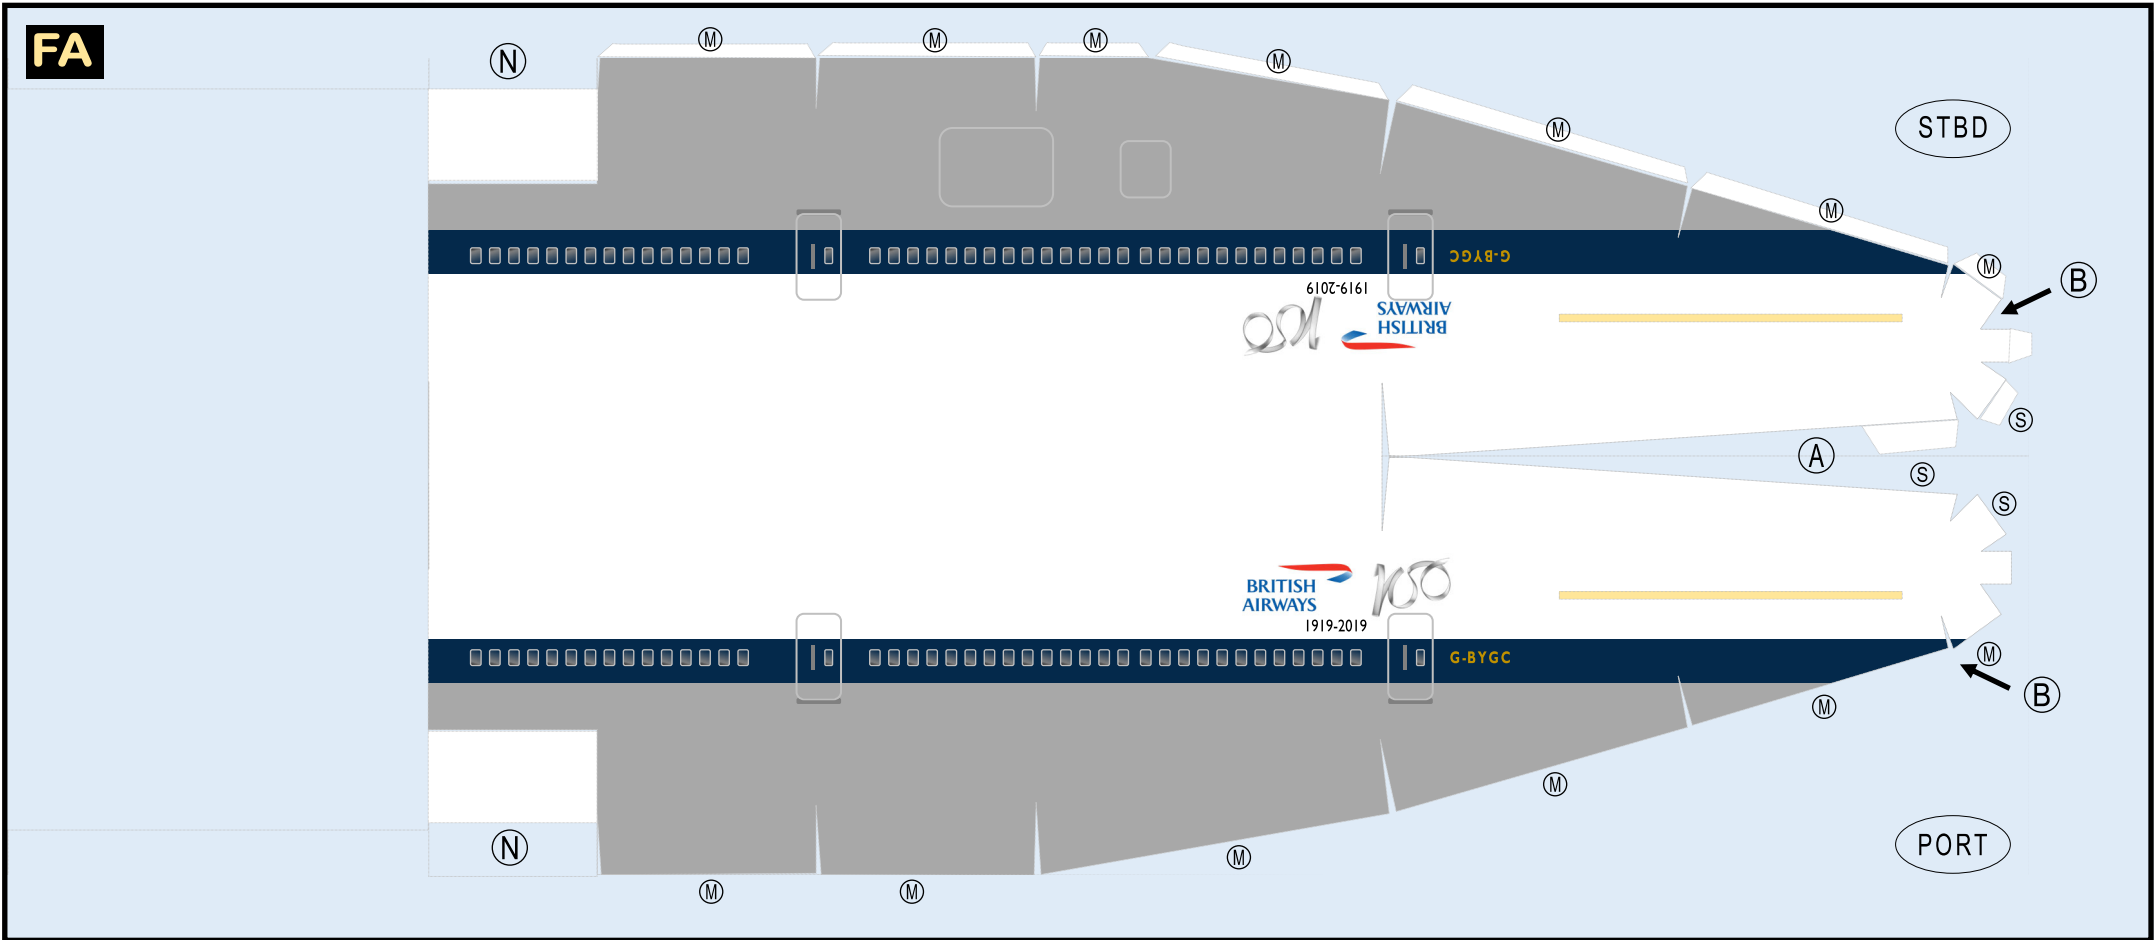

BOEING 747-400 / BRITISH AIRWAYS

9GBAW20G37

Paper-based scale model design system Copyright © 2019 – Airigami / Airline designs and logos are reproduced for Fair Use educational and informational purposes. USE OF THIS TEMPLATE FOR FINANCIAL GAIN IS PROHIBITED.