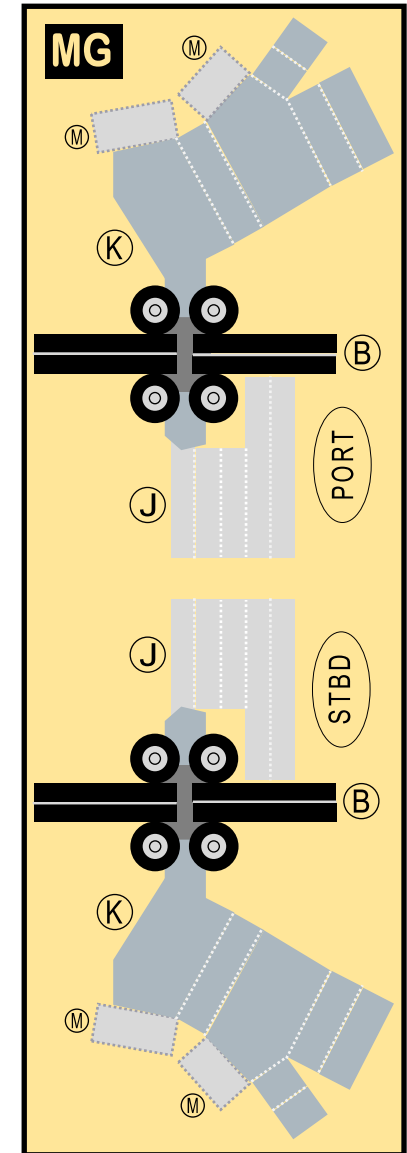

BOEING 747-400 / BRITISH AIRWAYS

9GBAW20G37

Paper-based scale model design system Copyright © 2019 – Airigami / Airline designs and logos are reproduced for Fair Use educational and informational purposes. USE OF THIS TEMPLATE FOR FINANCIAL GAIN IS PROHIBITED.