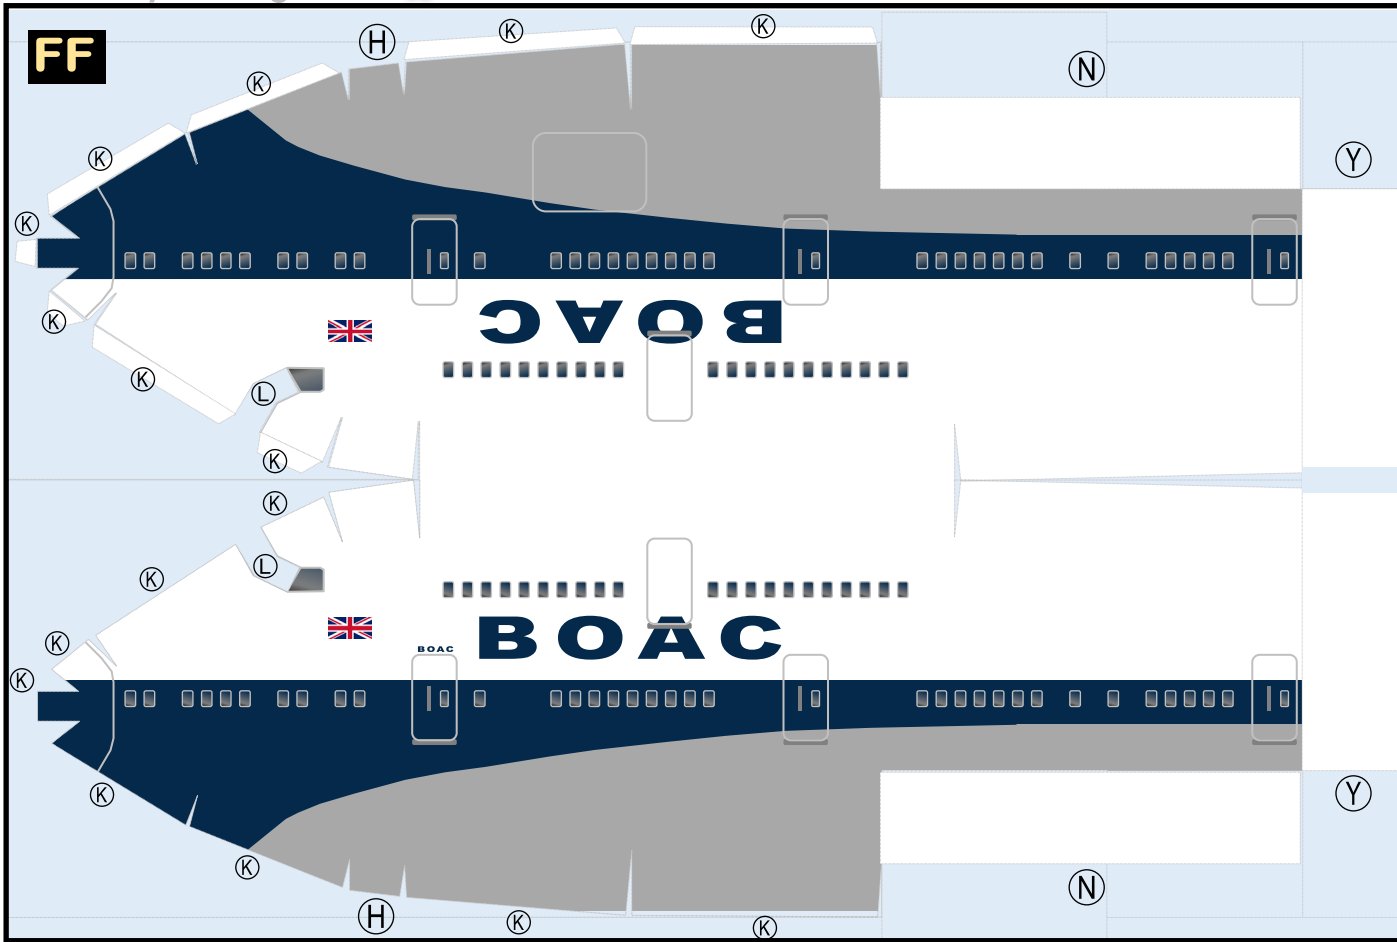

**BRITISH AIRWAYS**

**9GBAW20G37**

***BOEING 747-400***

Parts included in this package:

FF	Fuselage Forward	Page 2	TH	Horizontal Stabilizer	Page 5
NG	Nose Landing Gear	Page 2	WS	Wing, Starboard	Page 6
FA	Fuselage Aft	Page 3	GS	Main Landing Gear Strut	Page 6
TV	Vertical Stabilizer	Page 4	CK	Cockpit Windows	Page 6
WB	Wing Box	Page 4	WP	Wing, Port	Page 7
MG	Main Landing Gear	Page 4	WF	Wing Fairings	Page 7
WS	Wing Struts	Page 4			
EC	Engine Cowlings	Page 5	For best results, we recommend that this package		
EE	Engine Exhausts	Page 5	be printed on the following paper stocks:		
EI	Engine Interiors	Page 5	Pages 2-7	Model	Glossy 80lbs

**BOEING 747-400 / BRITISH AIRWAYS**

**9GBAW20G37**

Paper-based scale model design system Copyright © 2019 – Airigami / Airline designs and logos are reproduced for Fair Use educational and informational purposes. USE OF THIS TEMPLATE FOR FINANCIAL GAIN IS PROHIBITED.