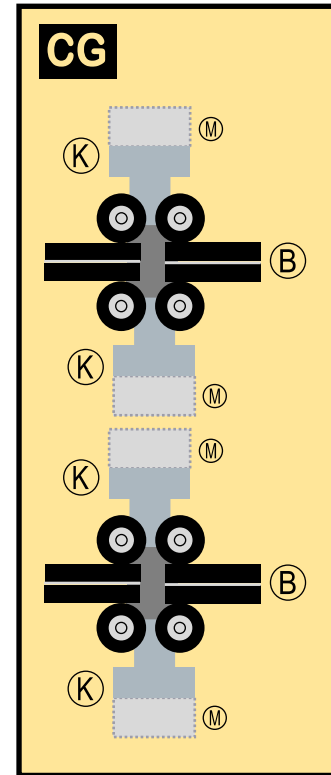

BOEING 747-400 / BRITISH AIRWAYS

9GBAW20G37

Paper-based scale model design system Copyright © 2019 – Airigami / Airline designs and logos are reproduced for Fair Use educational and informational purposes. USE OF THIS TEMPLATE FOR FINANCIAL GAIN IS PROHIBITED.