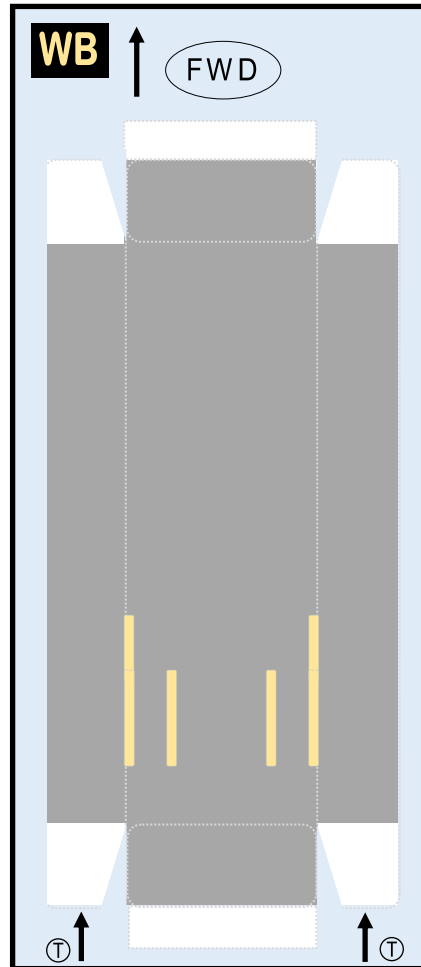

BOEING 747-400 / BRITISH AIRWAYS

9GBAW20G37

Paper-based scale model design system Copyright © 2019 – Airigami / Airline designs and logos are reproduced for Fair Use educational and informational purposes. USE OF THIS TEMPLATE FOR FINANCIAL GAIN IS PROHIBITED.