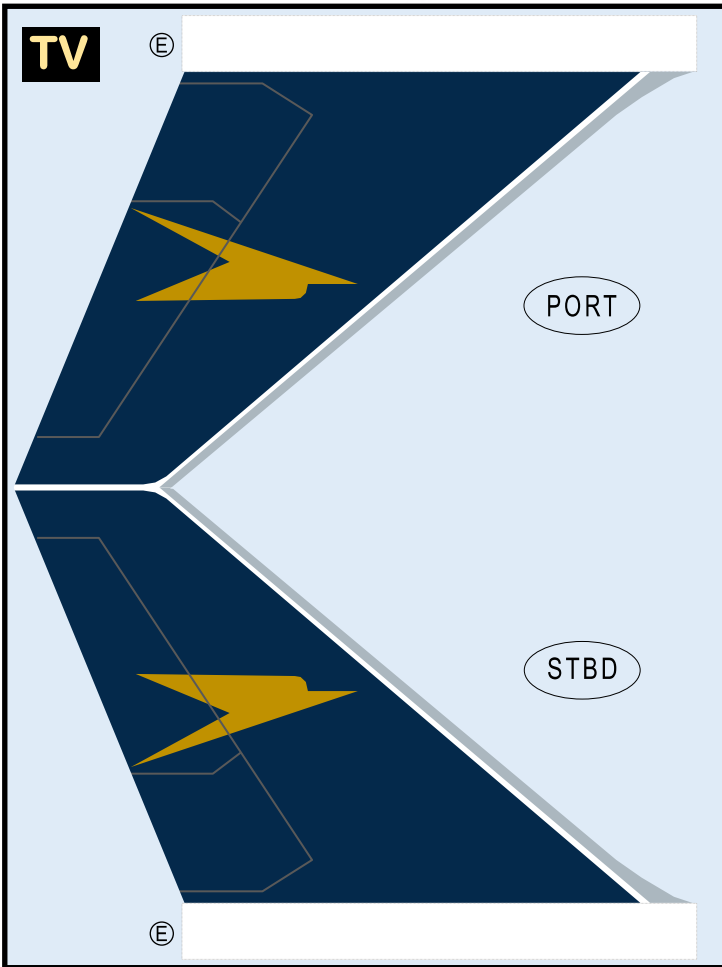

BOEING 747-400 / BRITISH AIRWAYS

9GBAW20G37

Paper-based scale model design system Copyright © 2019 – Airigami / Airline designs and logos are reproduced for Fair Use educational and informational purposes. USE OF THIS TEMPLATE FOR FINANCIAL GAIN IS PROHIBITED.