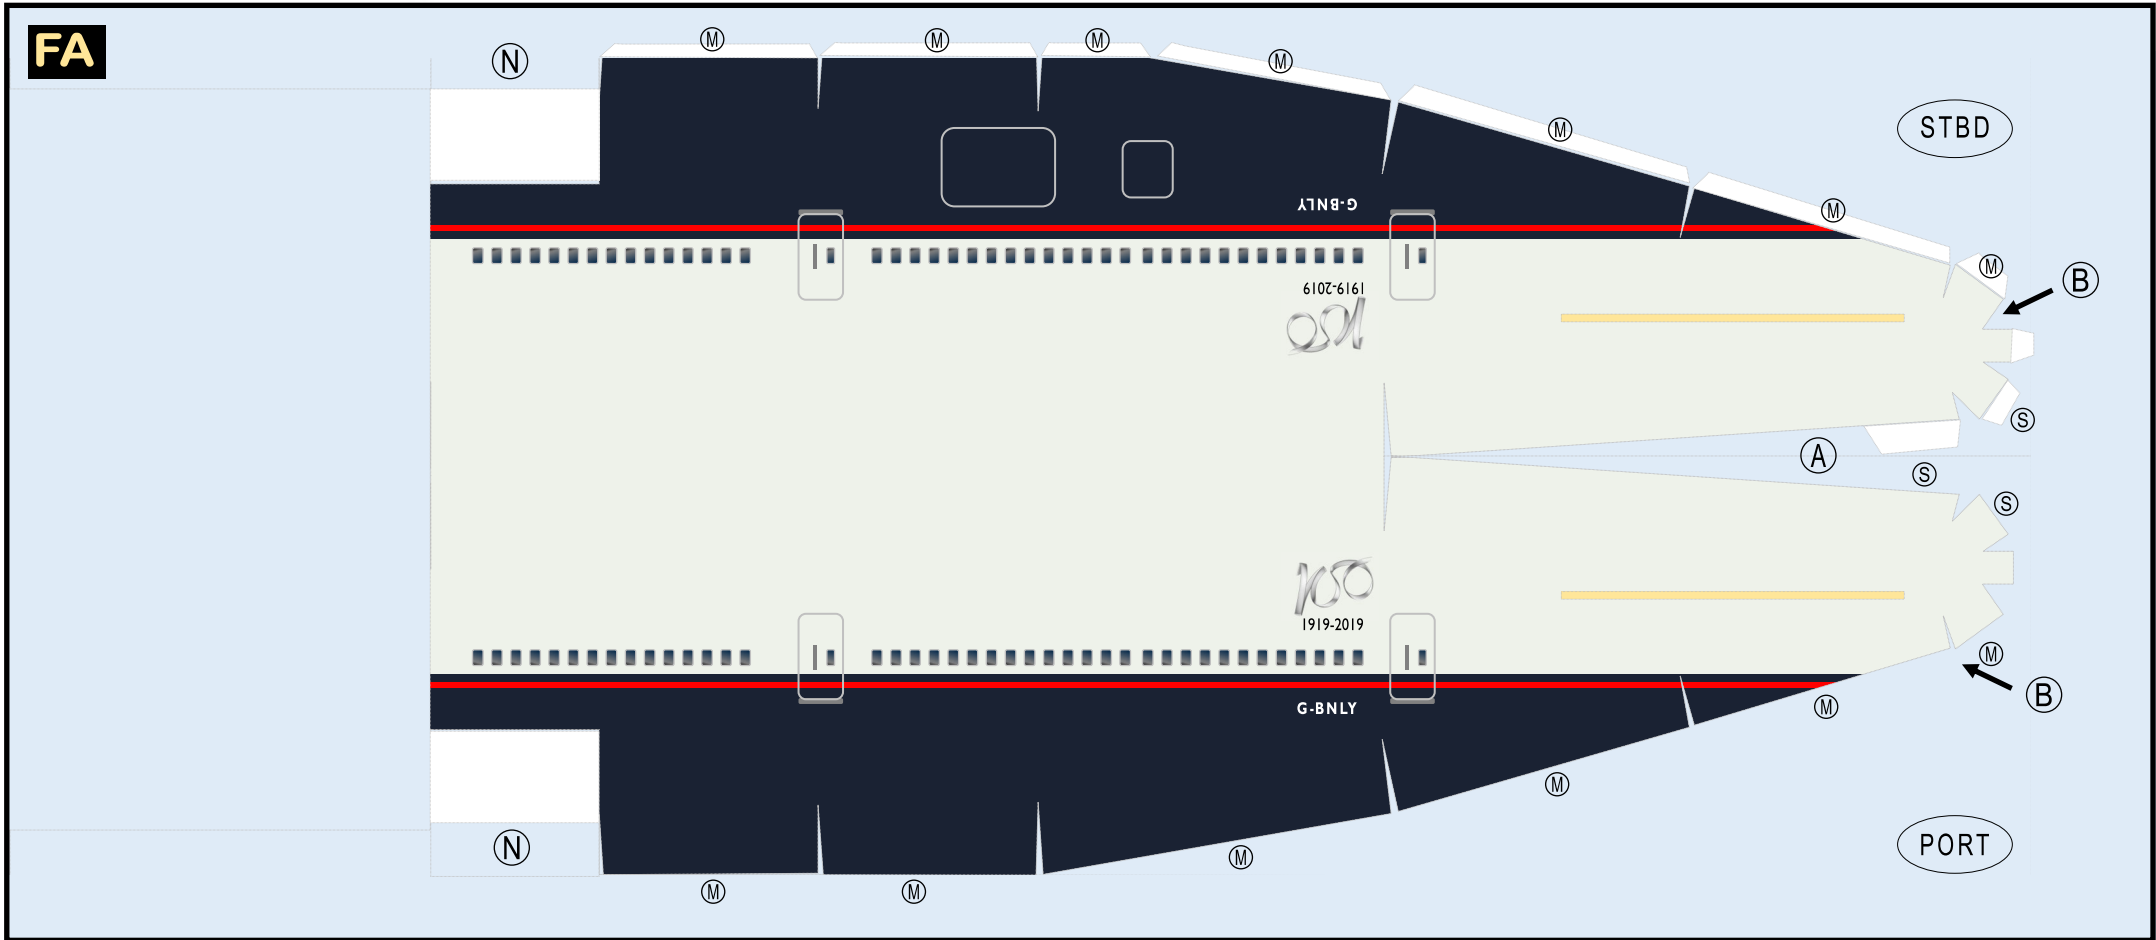

BOEING 747-400 / BRITISH AIRWAYS

9GBAW20G39

Paper-based scale model design system Copyright © 2019 – Airigami / Airline designs and logos are reproduced for Fair Use educational and informational purposes. USE OF THIS TEMPLATE FOR FINANCIAL GAIN IS PROHIBITED.