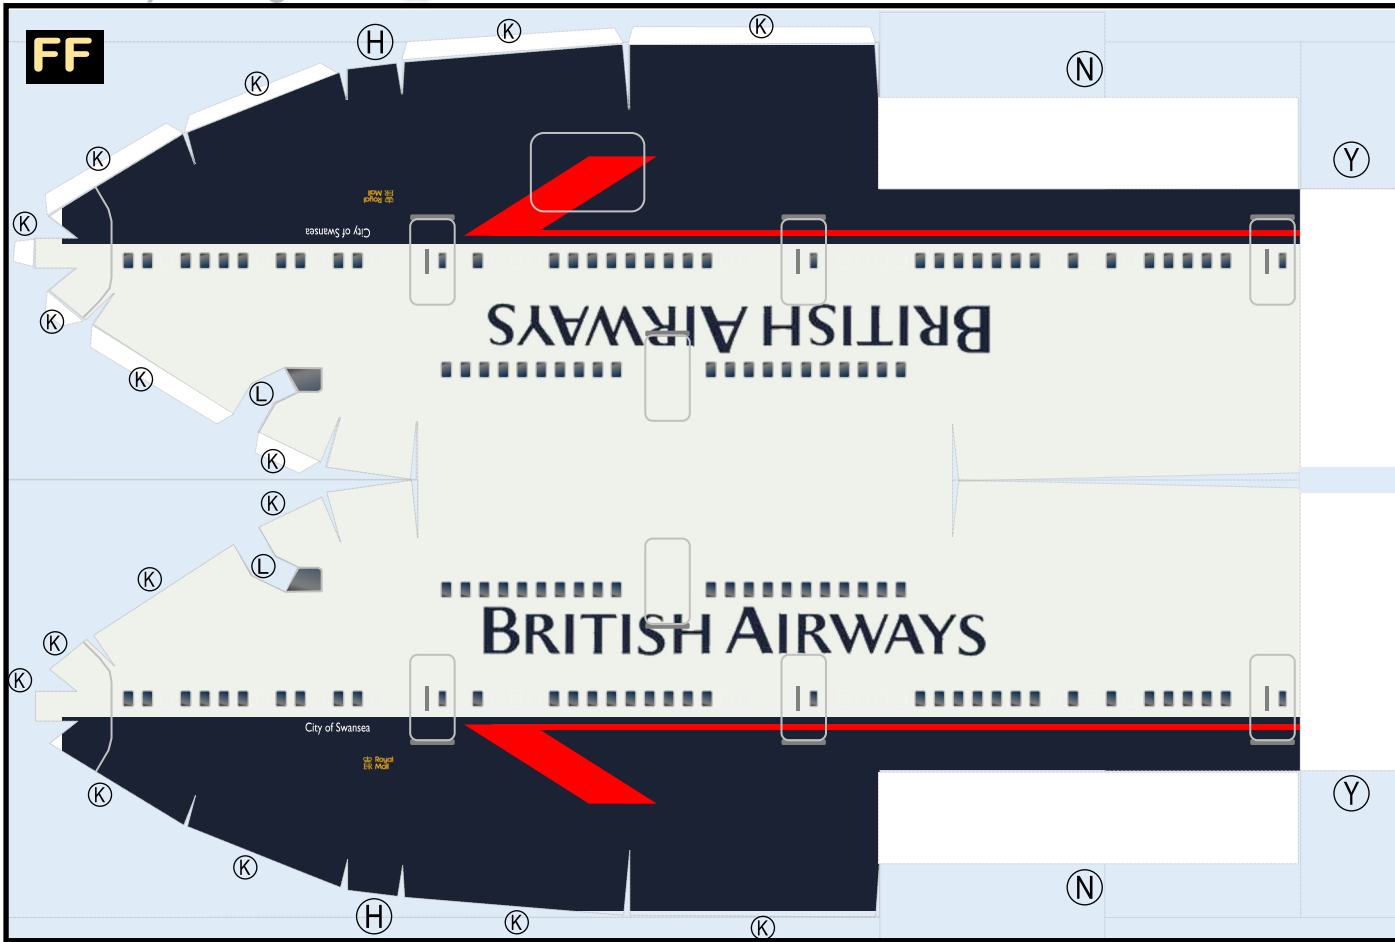

BOEING 747-400 / BRITISH AIRWAYS

9GBAW20G39

Paper-based scale model design system Copyright © 2019 – Airigami / Airline designs and logos are reproduced for Fair Use educational and informational purposes. USE OF THIS TEMPLATE FOR FINANCIAL GAIN IS PROHIBITED.