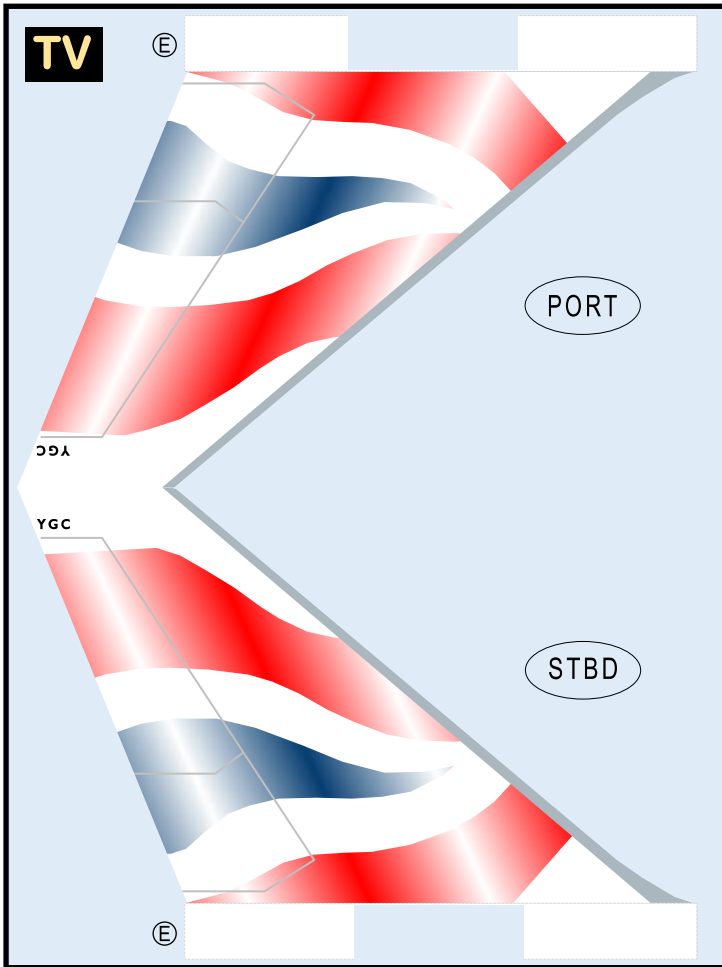

BRITISH AIRWAYS

8GBAW20H25

BOEING 747-400

Parts included in this package:

FF	Fuselage Forward	Page 2	TH	Horizontal Stabilizer	Page 5
NG	Nose Landing Gear	Page 2	WS	Wing, Starboard	Page 6
FA	Fuselage Aft	Page 3	GS	Main Landing Gear Strut	Page 6
TV	Vertical Stabilizer	Page 4	WP	Wing, Port	Page 7
WB	Wing Box	Page 4			
MG	Main Landing Gear	Page 4			
CG	Center Landing Gear	Page 4			
WS	Wing Struts	Page 4	For best results, we recommend that this package		
EC	Engine Cowlings	Page 5	be printed on the following paper stocks:		
EI	Engine Interiors	Page 5	Pages 2-7	Model	Glossy 80lbs

WS

GS

WS

E9