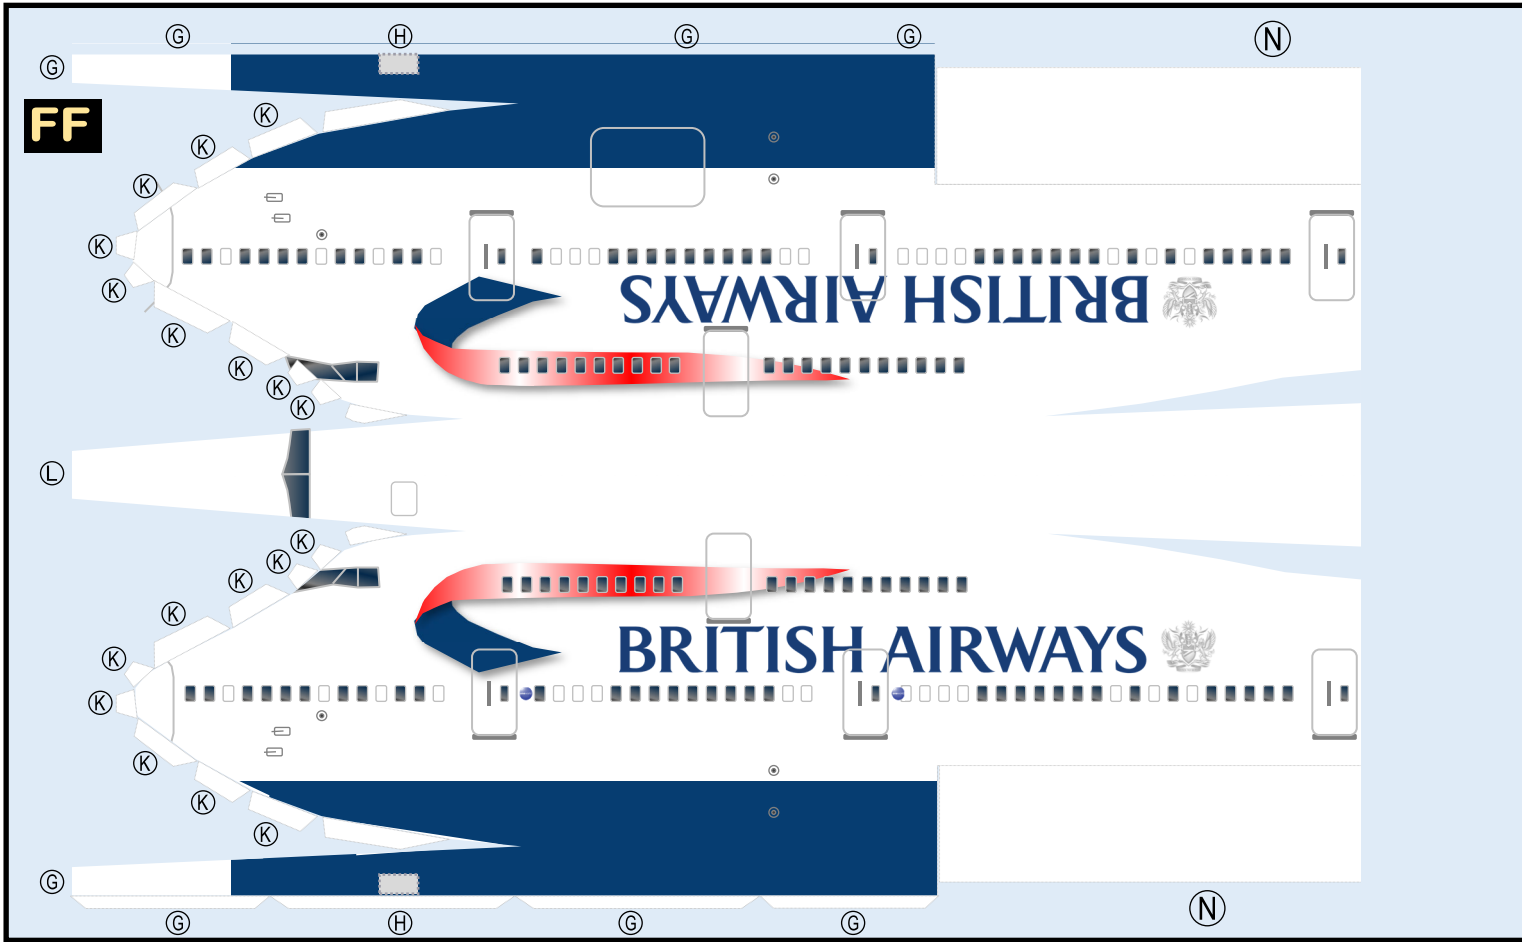

Paper-based scale model design system Copyright © 2020 – Airigami / Airline designs and logos are reproduced for Fair Use educational and informational purposes. USE OF THIS TEMPLATE FOR FINANCIAL GAIN IS PROHIBITED.