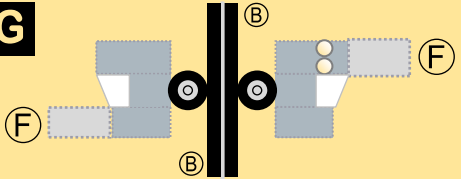

Paper-based scale model design system Copyright © 2020 – Airigami / Airline designs and logos are reproduced for Fair Use educational and informational purposes. USE OF THIS TEMPLATE FOR FINANCIAL GAIN IS PROHIBITED.

FF

L

NG