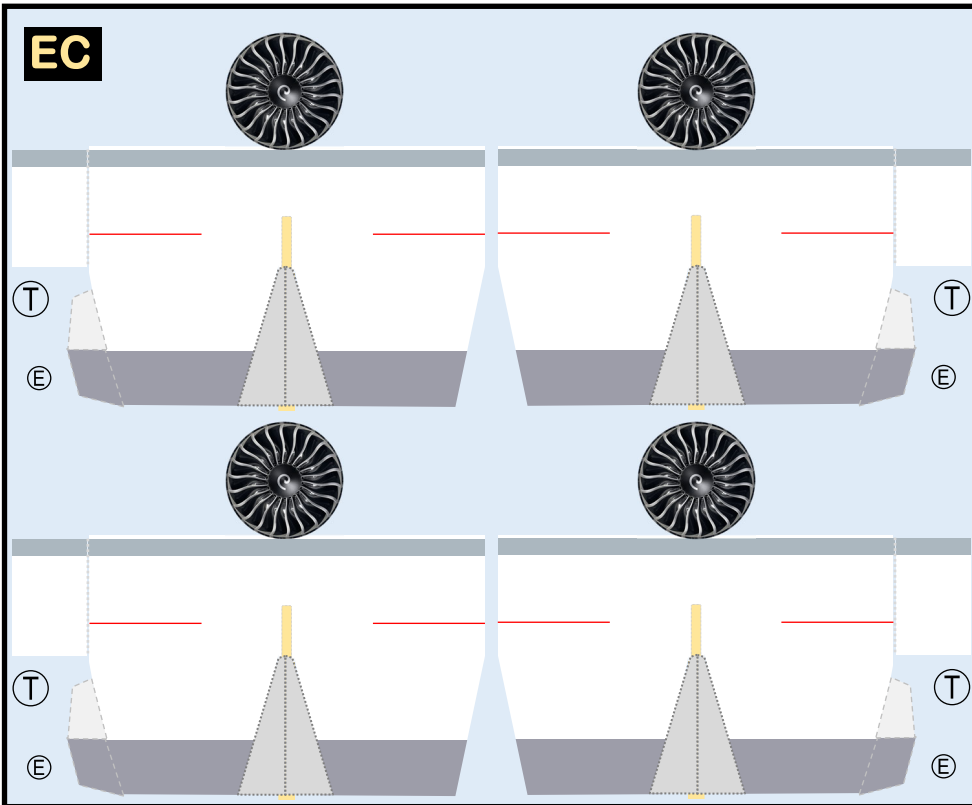

Paper-based scale model design system Copyright © 2020 – Airigami / Airline designs and logos are reproduced for Fair Use educational and informational purposes. USE OF THIS TEMPLATE FOR FINANCIAL GAIN IS PROHIBITED.