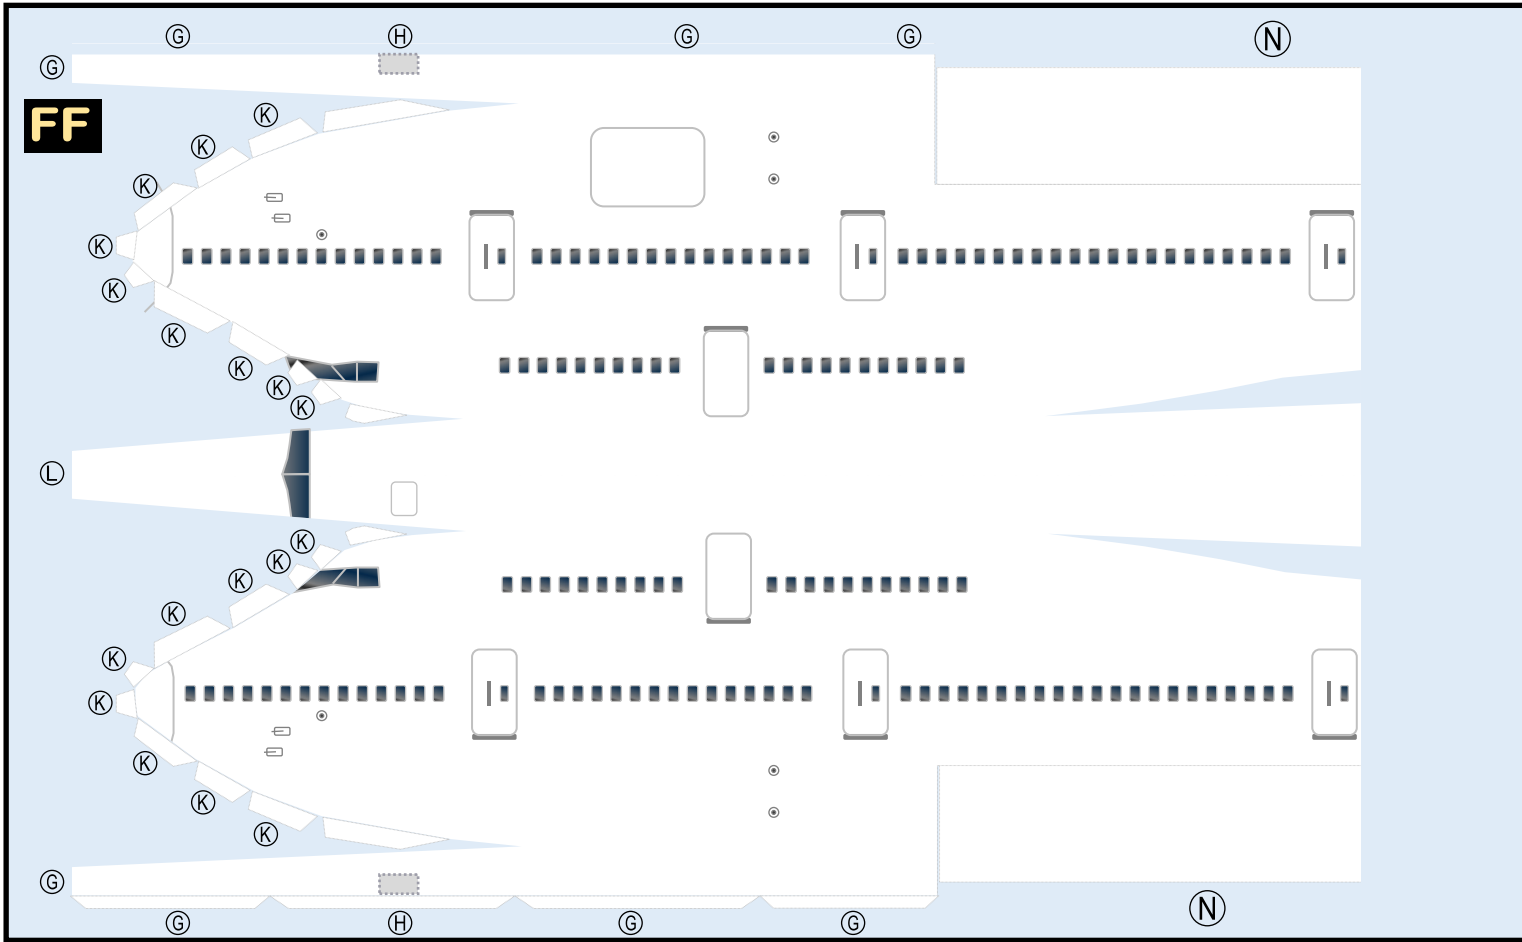

Paper-based scale model design system Copyright © 2020 – Airigami / Airline designs and logos are reproduced for Fair Use educational and informational purposes. USE OF THIS TEMPLATE FOR FINANCIAL GAIN IS PROHIBITED.