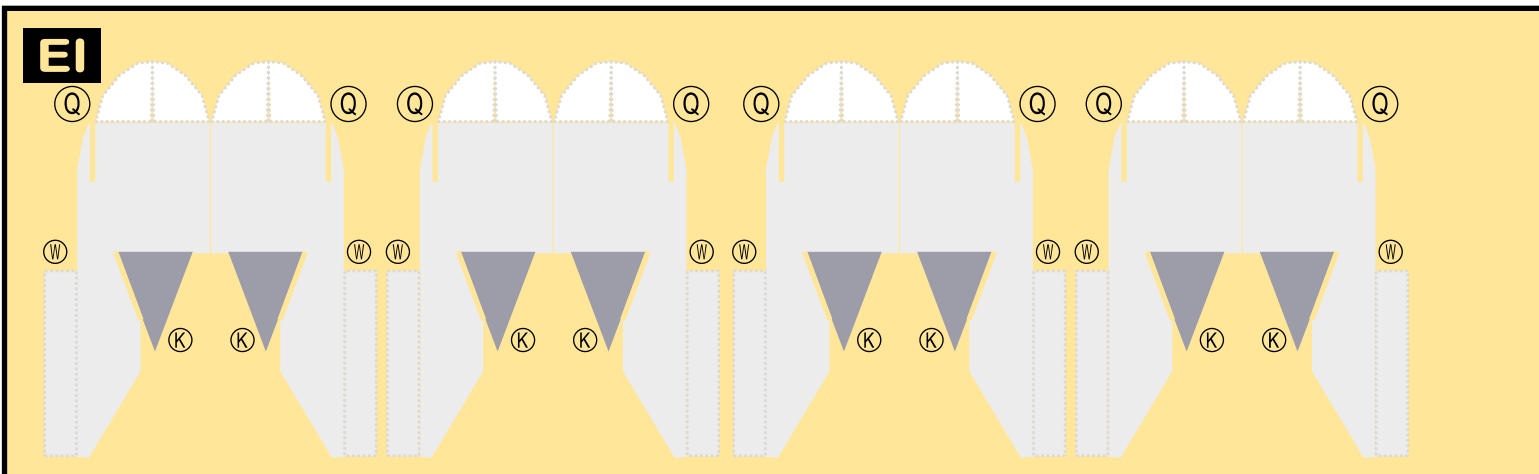

Paper-based scale model design system Copyright © 2020 – Airigami / Airline designs and logos are reproduced for Fair Use educational and informational purposes. USE OF THIS TEMPLATE FOR FINANCIAL GAIN IS PROHIBITED.