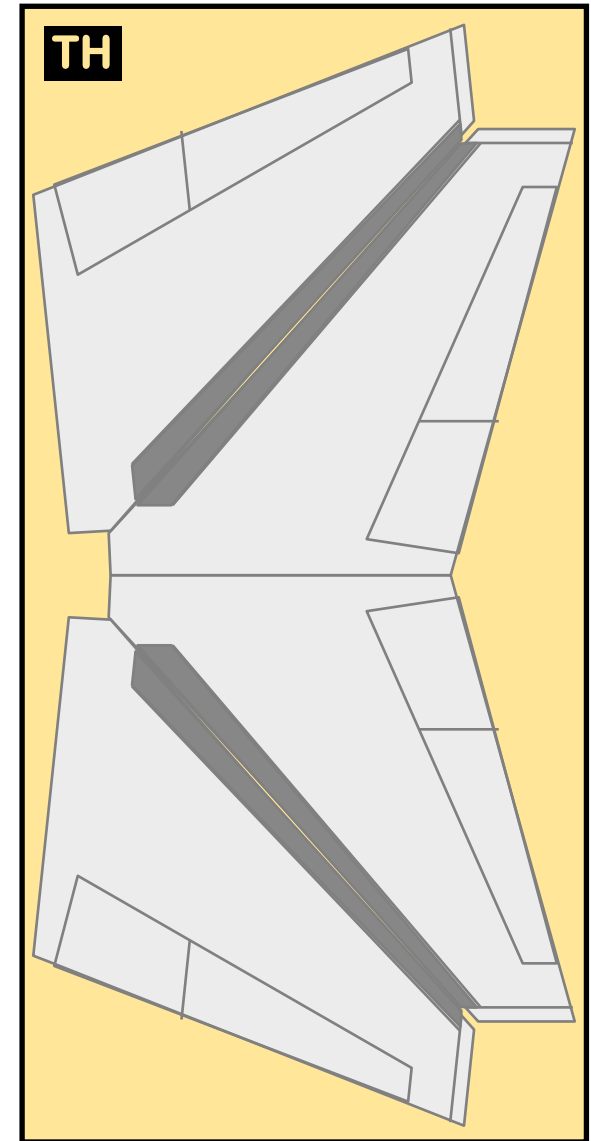

Paper-based scale model design system Copyright © 2020 – Airigami / Airline designs and logos are reproduced for Fair Use educational and informational purposes. USE OF THIS TEMPLATE FOR FINANCIAL GAIN IS PROHIBITED.