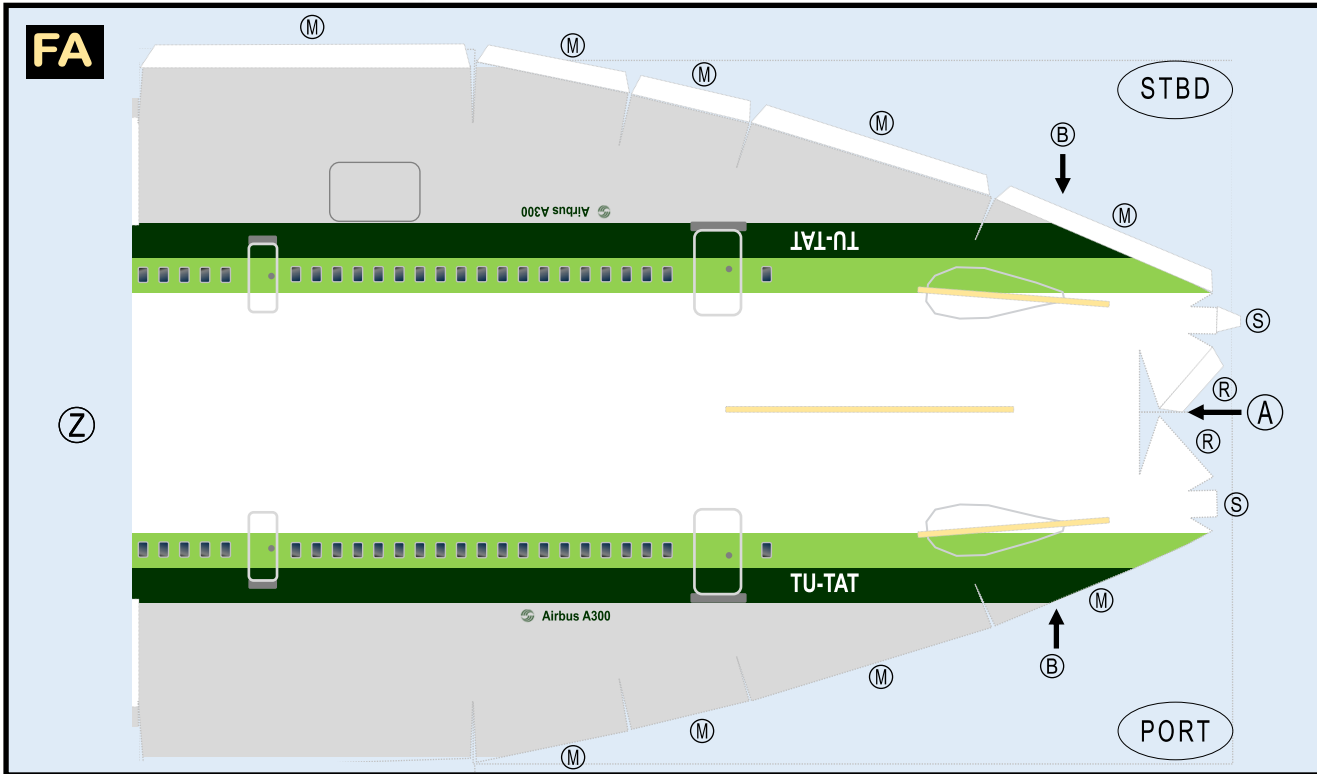

AIRBUS A300-600 / AIR AFRIQUE

9GRKA20H40

Paper-based scale model design system Copyright © 2020 – Airigami / Airline designs and logos are reproduced for Fair Use educational and informational purposes. USE OF THIS TEMPLATE FOR FINANCIAL GAIN IS PROHIBITED.