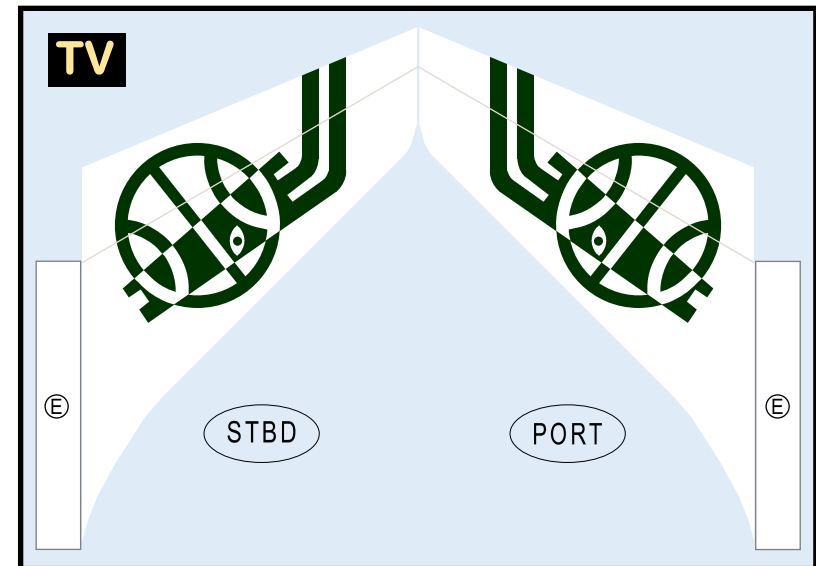

AIRBUS A300-600 / AIR AFRIQUE

9GRKA20H40

Paper-based scale model design system Copyright © 2020 – Airigami / Airline designs and logos are reproduced for Fair Use educational and informational purposes. USE OF THIS TEMPLATE FOR FINANCIAL GAIN IS PROHIBITED.