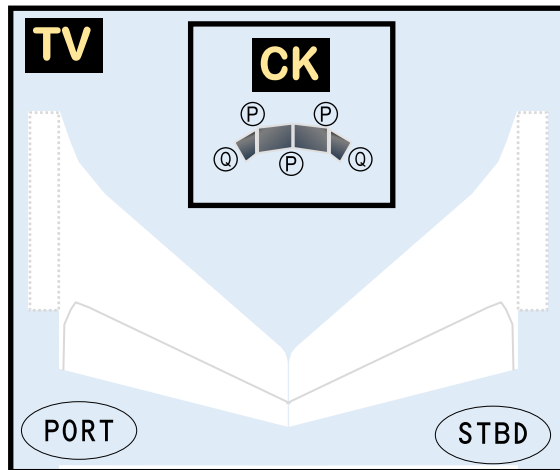

AIRBUS A321-2LR / TEMPLATE

9GAIB20J41

Paper-based scale model design system Copyright © 2019 – Airigami / Airline designs and logos are reproduced for Fair Use educational and informational purposes. USE OF THIS TEMPLATE FOR FINANCIAL GAIN IS PROHIBITED.