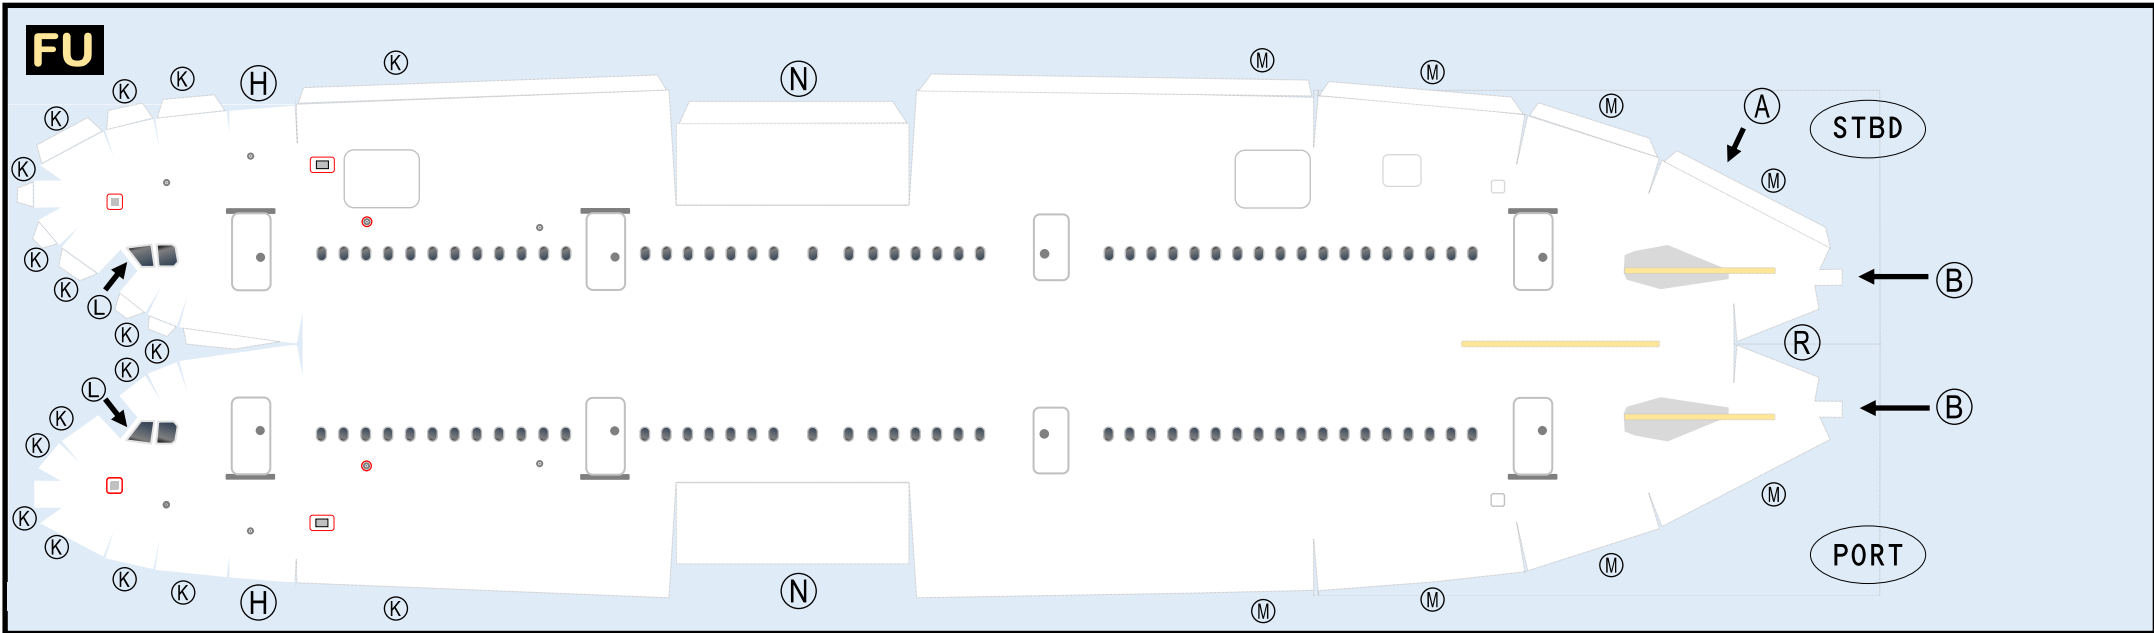

AIRBUS A321-2LR / TEMPLATE

9GAIB20J41

Paper-based scale model design system Copyright © 2019 – Airigami / Airline designs and logos are reproduced for Fair Use educational and informational purposes. USE OF THIS TEMPLATE FOR FINANCIAL GAIN IS PROHIBITED.