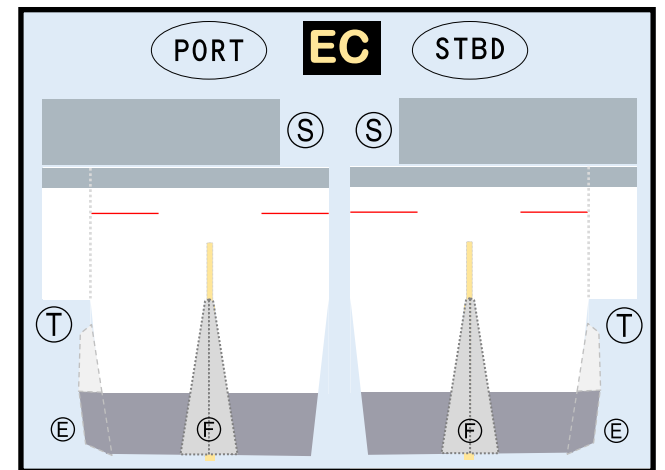

AIRBUS A321-2LR / TEMPLATE

9GAIB20J41

Paper-based scale model design system Copyright © 2019 – Airigami / Airline designs and logos are reproduced for Fair Use educational and informational purposes. USE OF THIS TEMPLATE FOR FINANCIAL GAIN IS PROHIBITED.