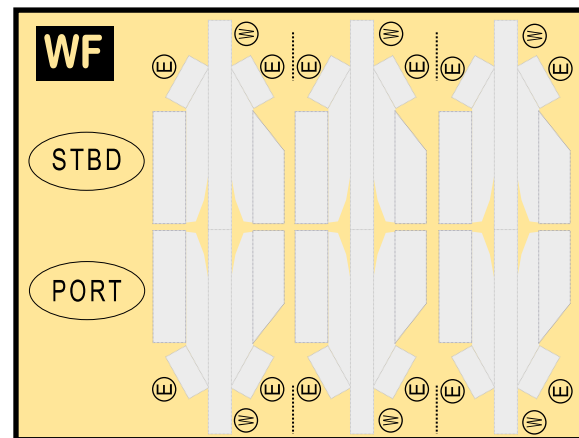

BOEING 777-300ER / AIR INDIA

9GAIC20K46

Paper-based scale model design system Copyright © 2020 – Airigami / Airline designs and logos are reproduced for Fair Use educational and informational purposes. USE OF THIS TEMPLATE FOR FINANCIAL GAIN IS PROHIBITED.