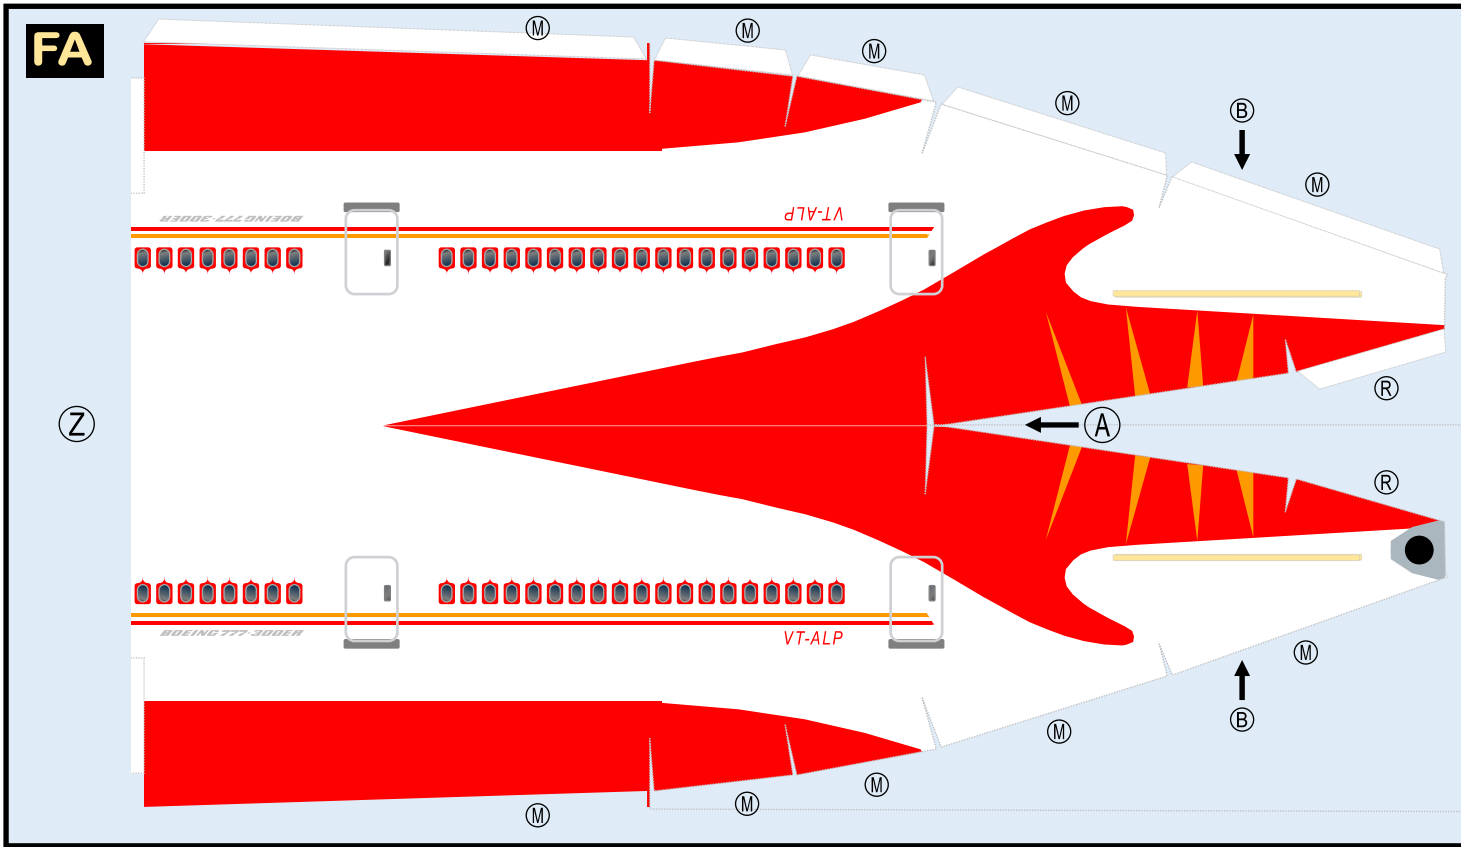

BOEING 777-300ER / AIR INDIA

9GAIC20K46

Paper-based scale model design system Copyright © 2020 – Airigami / Airline designs and logos are reproduced for Fair Use educational and informational purposes. USE OF THIS TEMPLATE FOR FINANCIAL GAIN IS PROHIBITED.