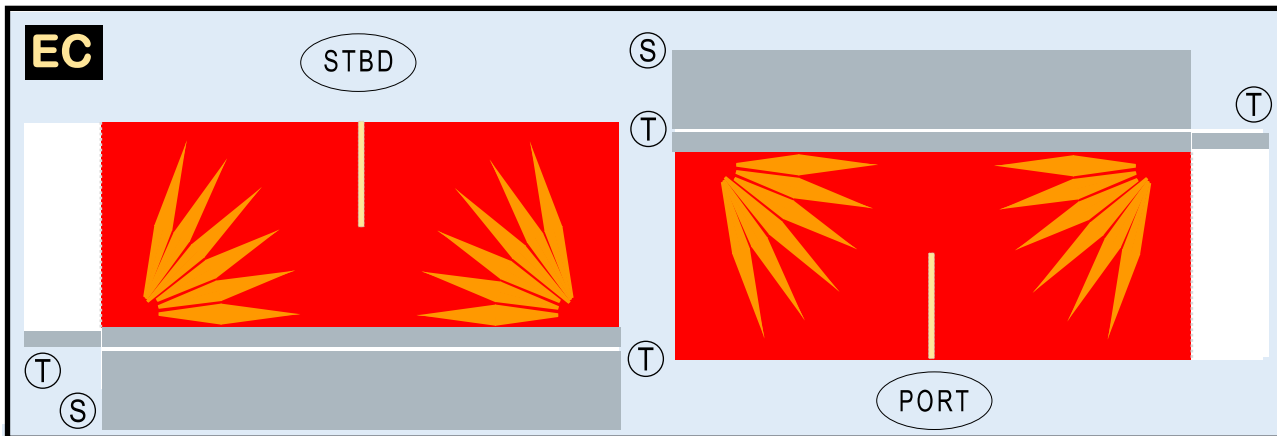

BOEING 777-300ER / AIR INDIA

9GAIC20K46

Paper-based scale model design system Copyright © 2020 – Airigami / Airline designs and logos are reproduced for Fair Use educational and informational purposes. USE OF THIS TEMPLATE FOR FINANCIAL GAIN IS PROHIBITED.