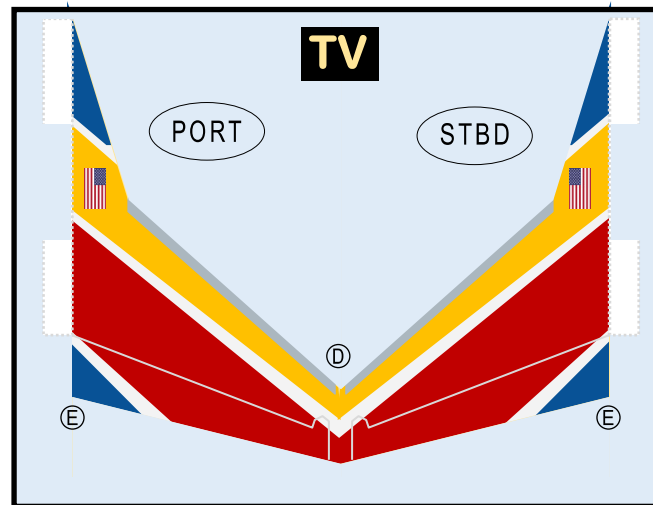

Paper-based scale model design system Copyright © 2020 – Airigami / Airline designs and logos are reproduced for Fair Use educational and informational purposes. USE OF THIS TEMPLATE FOR FINANCIAL GAIN IS PROHIBITED.