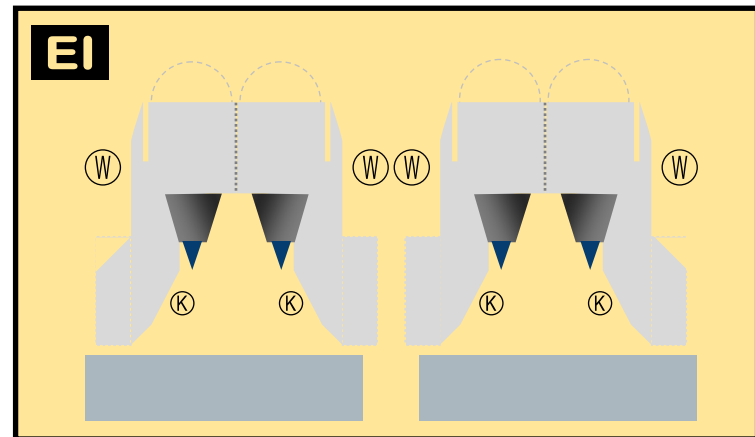

**SOUTHWEST AIRLINES**

**8GSWA20L36**

***BOEING 737-MAX8***

Parts included in this package:

|     |                            |        |
|-----|----------------------------|--------|
| FU  | Fuselage                   | Page 2 |
| WB  | Wing Box                   | Page 2 |
| TV  | Vertical Stabilizer        | Page 2 |
| TH  | Horizontal Stabilizer      | Page 2 |
| NG  | Nose Landing Gear          | Page 2 |
| WG2 | Wing, Underside, Port      | Page 3 |
| WG3 | Wing, Underside, Starboard | Page 3 |
| WG1 | Wing, Upper                | Page 3 |
| WF  | Wing Fairings              | Page 3 |
| EI  | Engine Interiors           | Page 3 |
| EC  | Engine Cowlings            | Page 3 |
| MG  | Main Landing Gear          | Page 3 |

**BL**

Use this area for ballast (see Instruction Manual for more guidance)