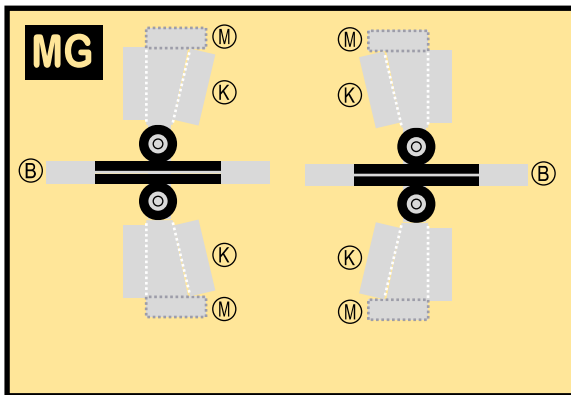

Paper-based scale model design system Copyright © 2020 – Airigami / Airline designs and logos are reproduced for Fair Use educational and informational purposes. USE OF THIS TEMPLATE FOR FINANCIAL GAIN IS PROHIBITED.