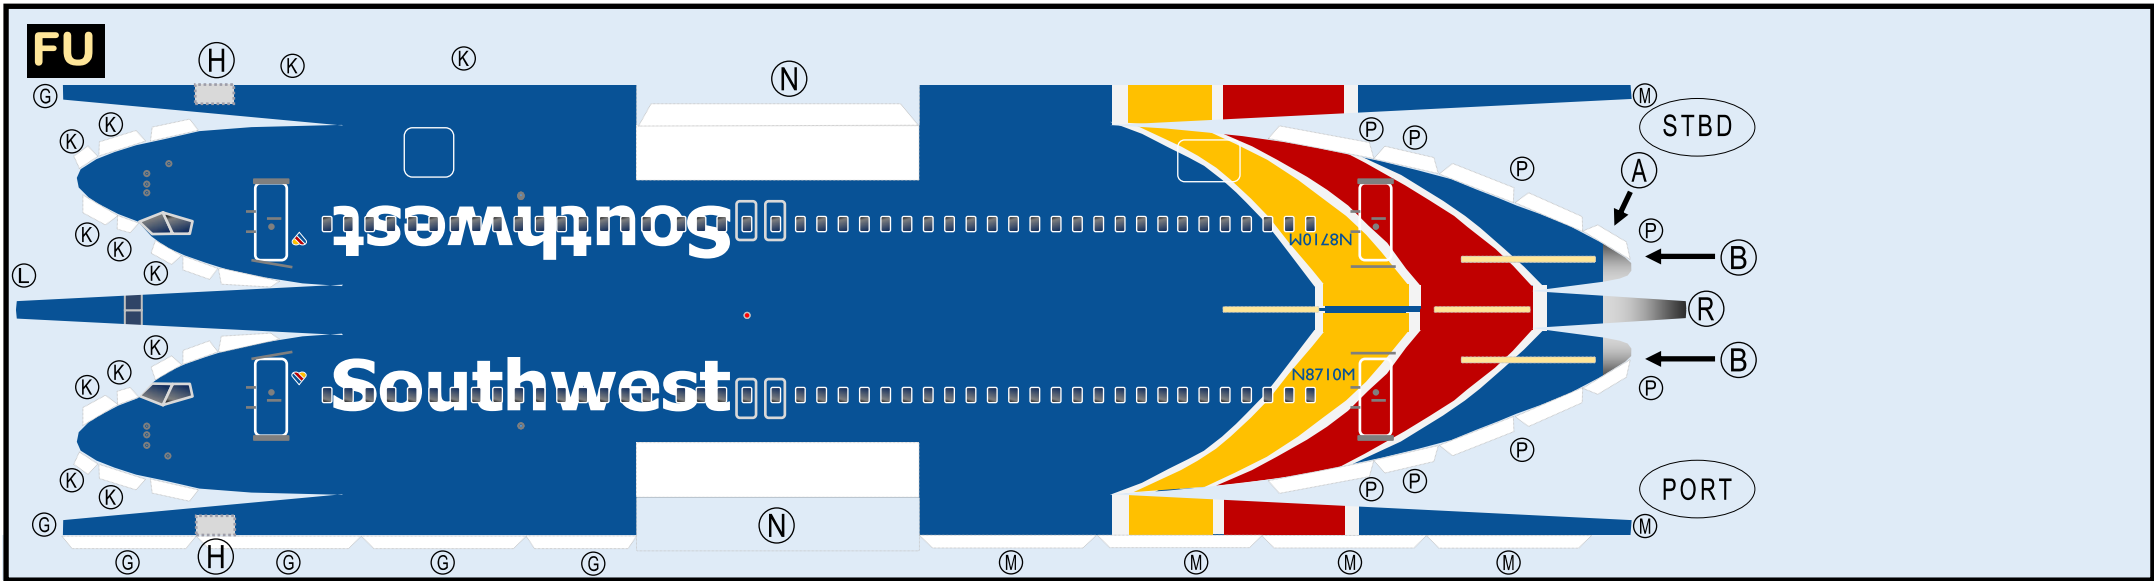

Paper-based scale model design system Copyright © 2020 – Airigami / Airline designs and logos are reproduced for Fair Use educational and informational purposes. USE OF THIS TEMPLATE FOR FINANCIAL GAIN IS PROHIBITED.