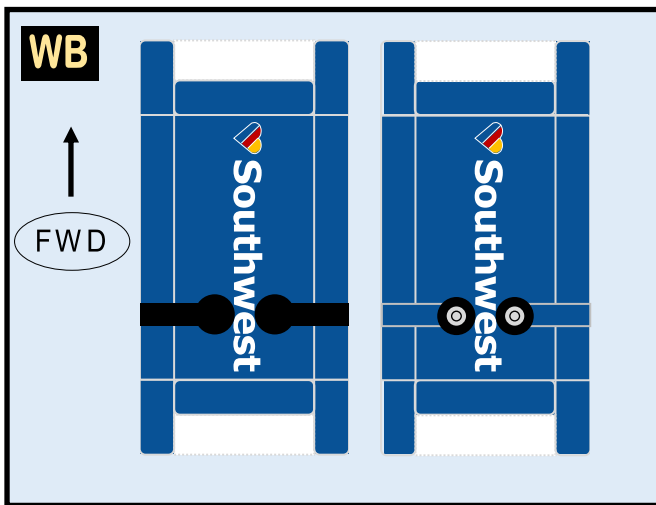

Paper-based scale model design system Copyright © 2020 – Airigami / Airline designs and logos are reproduced for Fair Use educational and informational purposes. USE OF THIS TEMPLATE FOR FINANCIAL GAIN IS PROHIBITED.