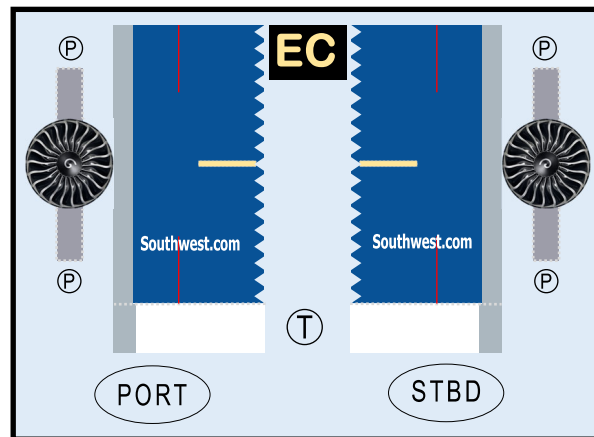

**SOUTHWEST AIRLINES**

**8GSWA20L36**

***BOEING 737-MAX8***

Parts included in this package:

|     |                            |        |
|-----|----------------------------|--------|
| FU  | Fuselage                   | Page 2 |
| WB  | Wing Box                   | Page 2 |
| TV  | Vertical Stabilizer        | Page 2 |
| TH  | Horizontal Stabilizer      | Page 2 |
| NG  | Nose Landing Gear          | Page 2 |
| WG2 | Wing, Underside, Port      | Page 3 |
| WG3 | Wing, Underside, Starboard | Page 3 |
| WG1 | Wing, Upper                | Page 3 |
| WF  | Wing Fairings              | Page 3 |
| EI  | Engine Interiors           | Page 3 |
| EC  | Engine Cowlings            | Page 3 |
| MG  | Main Landing Gear          | Page 3 |

**INSTRUCTIONS**

For instructions on how to build this model, refer to manual

**INSTRUCTIONS A**

Paper-based scale model design system Copyright © 2020 – Airigami / Airline designs and logos are reproduced for Fair Use educational and informational purposes. USE OF THIS TEMPLATE FOR FINANCIAL GAIN IS PROHIBITED.

**BL**

Use this area for ballast (see Instruction Manual for more guidance)

Paper-based scale model design system Copyright © 2020 – Airigami / Airline designs and logos are reproduced for Fair Use educational and informational purposes. USE OF THIS TEMPLATE FOR FINANCIAL GAIN IS PROHIBITED.

**BL**

Use this area for ballast (see Instruction Manual for more guidance)