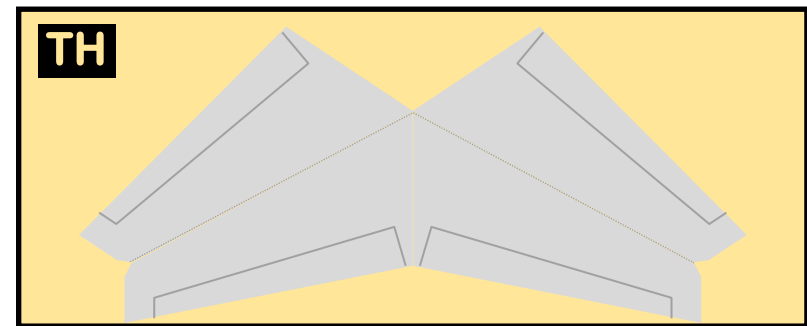

Paper-based scale model design system Copyright © 2020 – Airigami / Airline designs and logos are reproduced for Fair Use educational and informational purposes. USE OF THIS TEMPLATE FOR FINANCIAL GAIN IS PROHIBITED.