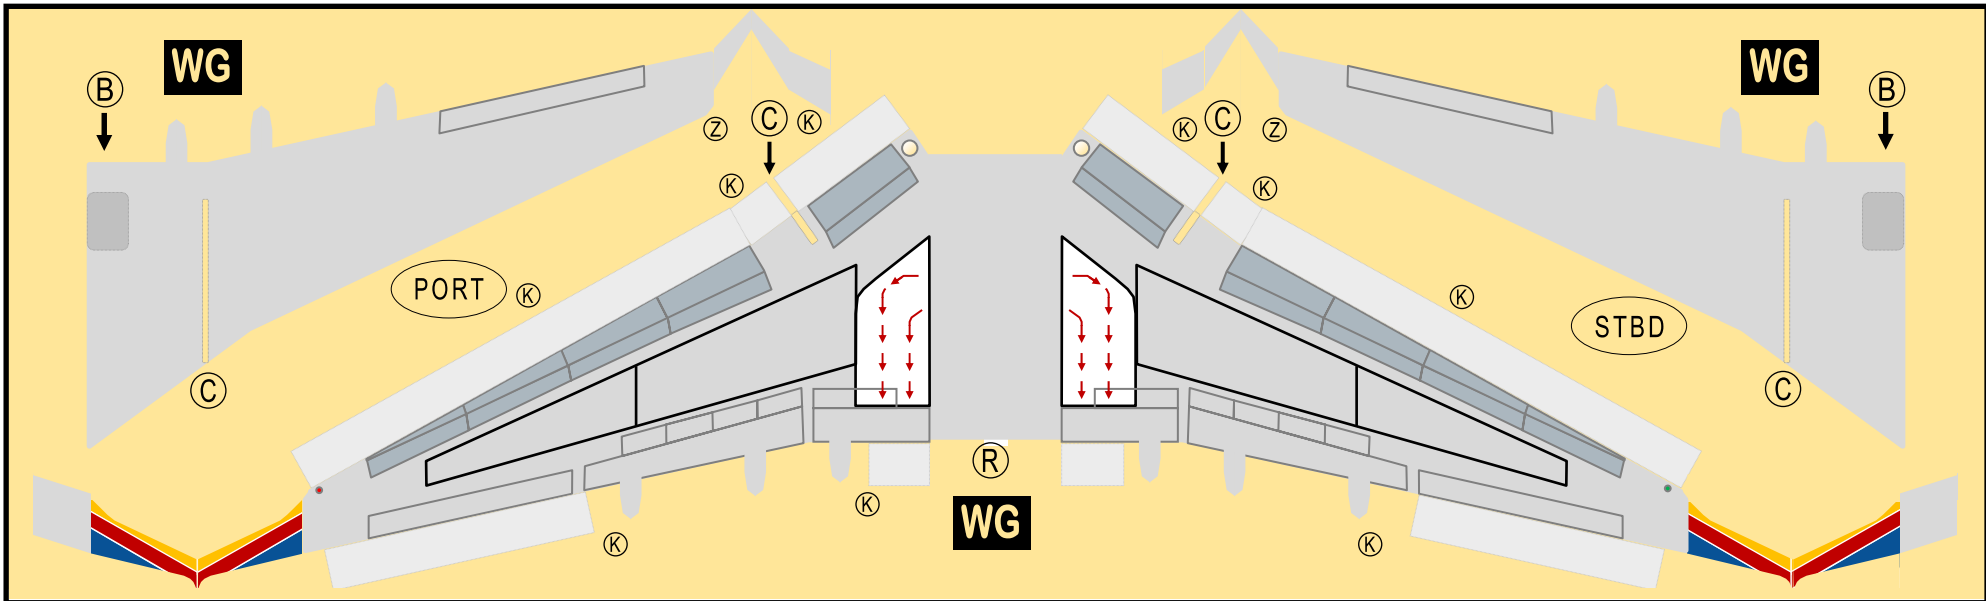

**SOUTHWEST AIRLINES**

**8GSWA20L36**

***BOEING 737-MAX8***

Parts included in this package:

|     |                            |        |
|-----|----------------------------|--------|
| FU  | Fuselage                   | Page 2 |
| WB  | Wing Box                   | Page 2 |
| TV  | Vertical Stabilizer        | Page 2 |
| TH  | Horizontal Stabilizer      | Page 2 |
| NG  | Nose Landing Gear          | Page 2 |
| WG2 | Wing, Underside, Port      | Page 3 |
| WG3 | Wing, Underside, Starboard | Page 3 |
| WG1 | Wing, Upper                | Page 3 |
| WF  | Wing Fairings              | Page 3 |
| EI  | Engine Interiors           | Page 3 |
| EC  | Engine Cowlings            | Page 3 |
| MG  | Main Landing Gear          | Page 3 |

**BL**

Use this area for ballast (see Instruction Manual for more guidance)