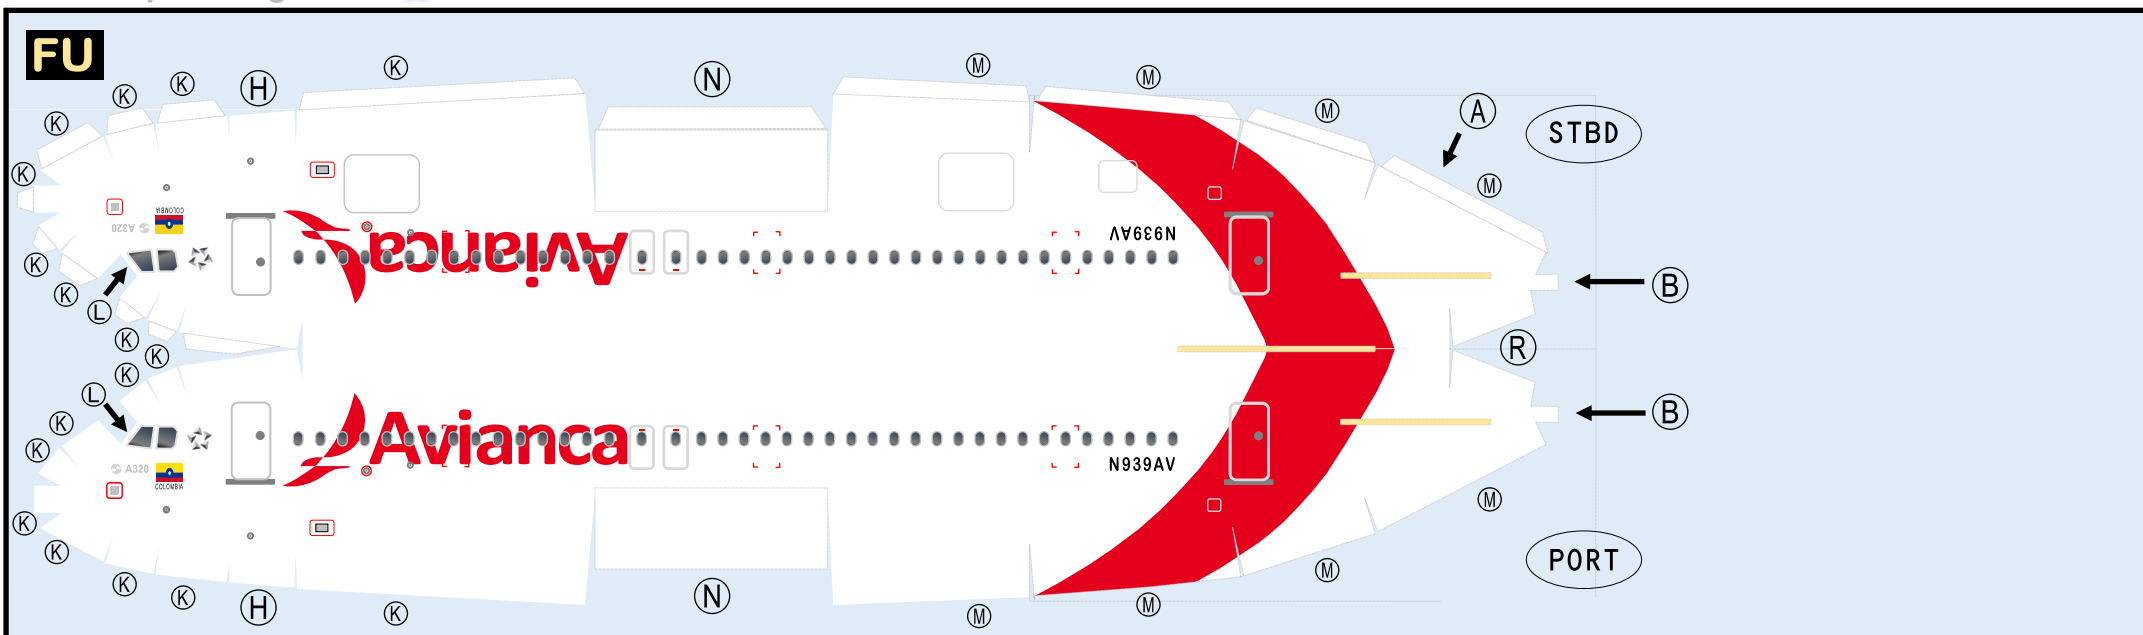

AVIANCA COLOMBIA

9GAVA20M57

AIRBUS A320-200

Parts included in this package:

FU	Fuselage	Page 2
WB	Wing Box	Page 2
TV	Vertical Stabilizer	Page 2
EC	Engine Cowlings	Page 2
WG2	Wing, Underside, Port	Page 3
WG3	Wing, Underside, Starboard	Page 3
WG1	Wing, Upper	Page 3
WF	Wing Fairings	Page 3
EI	Engine Interiors	Page 3
MG	Main Landing Gear	Page 3
NG	Nose Landing Gear	Page 3
TH	Horizontal Stabilizer	Page 3

INSTRUCTIONS

For instructions on how to build this model, refer to manual

INSTRUCTIONS 1A

BL

Use this area for ballast (see Instruction Manual for more guidance)

AIRBUS A320-200 / AVIANCA COLOMBIA

9GAVA20M57