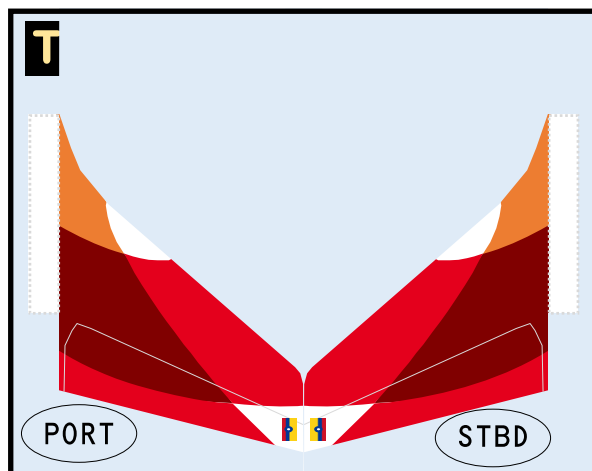

AVIANCA COLOMBIA

9GAVA20M57

AIRBUS A320-200

Parts included in this package:

FU	Fuselage	Page 2
WB	Wing Box	Page 2
TV	Vertical Stabilizer	Page 2
EC	Engine Cowlings	Page 2
WG2	Wing, Underside, Port	Page 3
WG3	Wing, Underside, Starboard	Page 3
WG1	Wing, Upper	Page 3
WF	Wing Fairings	Page 3
EI	Engine Interiors	Page 3
MG	Main Landing Gear	Page 3
NG	Nose Landing Gear	Page 3
TH	Horizontal Stabilizer	Page 3

INSTRUCTIONS

For instructions on how to build this model, refer to manual

INSTRUCTIONS 1A

BL

Use this area for ballast (see Instruction Manual for more guidance)

AIRBUS A320-200 / AVIANCA COLOMBIA

9GAVA20M57