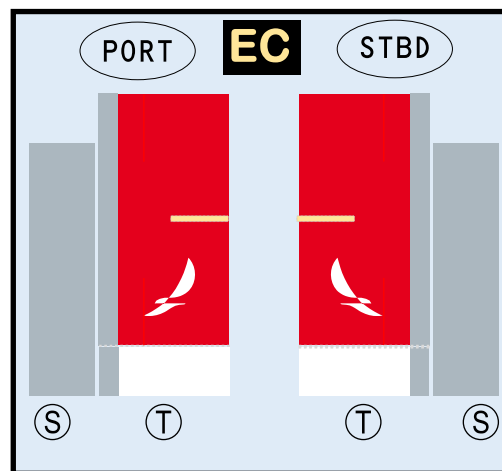

AVIANCA COLOMBIA

9GAVA20M57

AIRBUS A320-200

Parts included in this package:

FU	Fuselage	Page 2
WB	Wing Box	Page 2
TV	Vertical Stabilizer	Page 2
EC	Engine Cowlings	Page 2
WG2	Wing, Underside, Port	Page 3
WG3	Wing, Underside, Starboard	Page 3
WG1	Wing, Upper	Page 3
WF	Wing Fairings	Page 3
EI	Engine Interiors	Page 3
MG	Main Landing Gear	Page 3
NG	Nose Landing Gear	Page 3
TH	Horizontal Stabilizer	Page 3

INSTRUCTIONS

For instructions on how to build this model, refer to manual

INSTRUCTIONS 1A

BL

Use this area for ballast (see Instruction Manual for more guidance)

AIRBUS A320-200 / AVIANCA COLOMBIA

9GAVA20M57