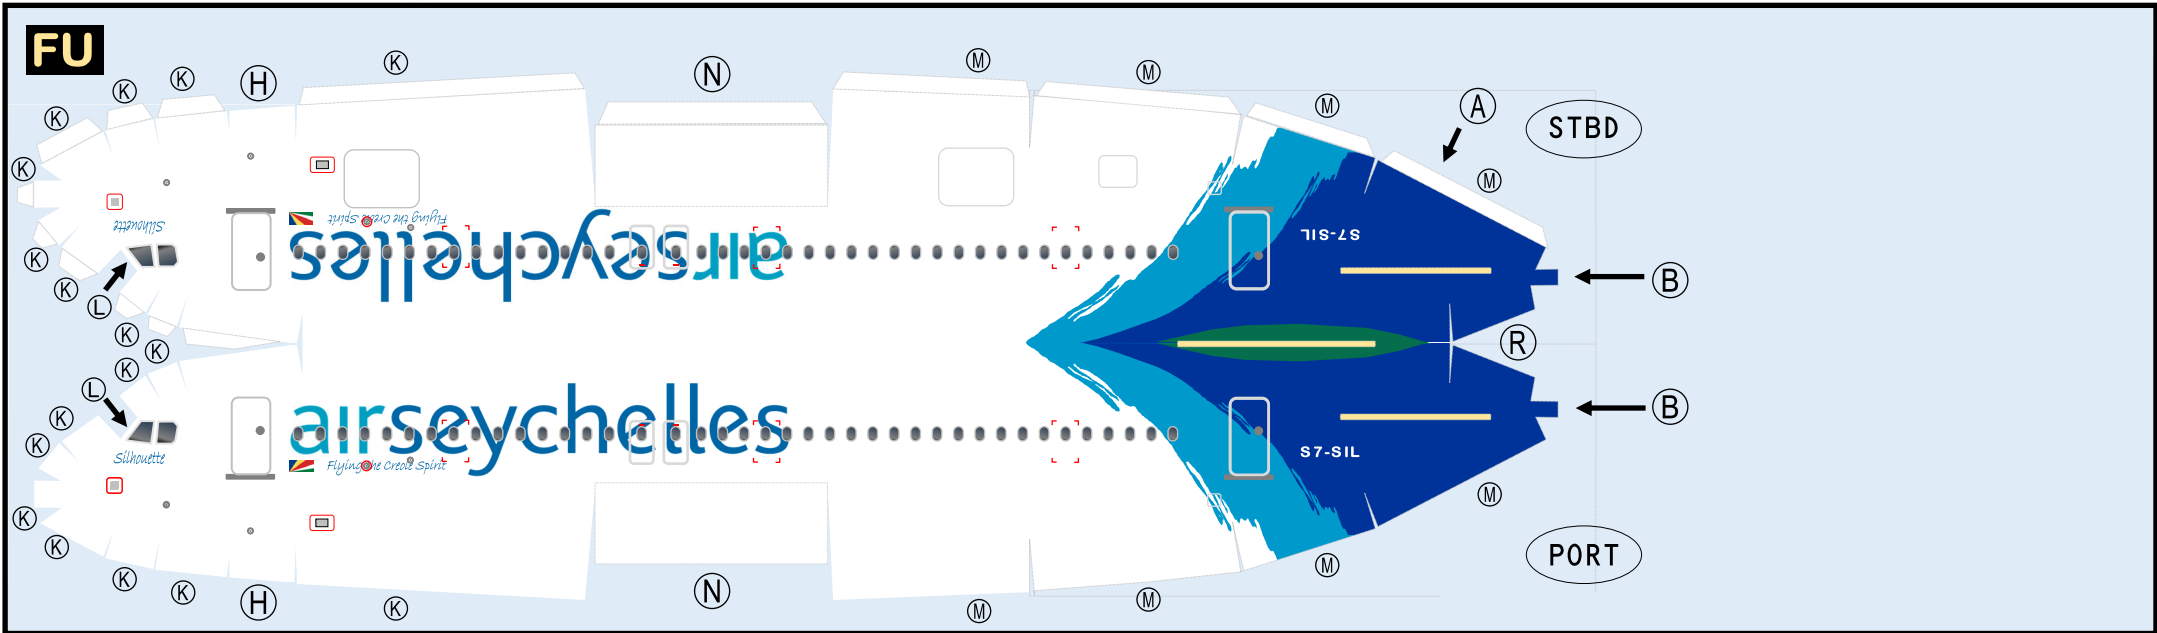

AIRBUS A320-200 / AIR SEYCHELLES

9GSEY20M62

Paper-based scale model design system Copyright © 2019 – Airigami / Airline designs and logos are reproduced for Fair Use educational and informational purposes. USE OF THIS TEMPLATE FOR FINANCIAL GAIN IS PROHIBITED.