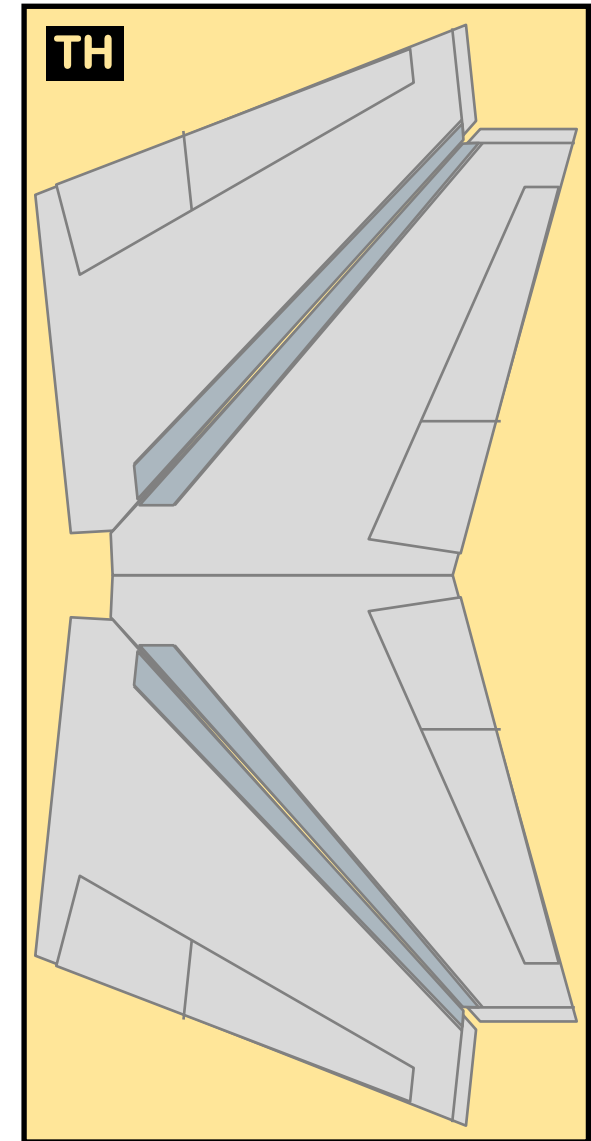

Paper-based scale model design system Copyright © 2021 – Airigami / Airline designs and logos are reproduced for Fair Use educational and informational purposes. USE OF THIS TEMPLATE FOR FINANCIAL GAIN IS PROHIBITED.