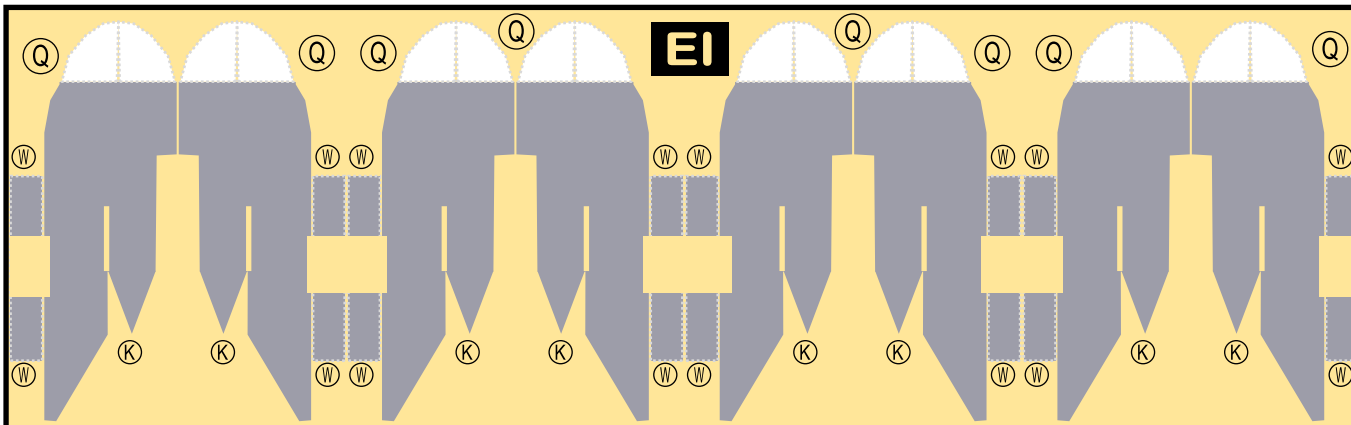

Paper-based scale model design system Copyright © 2021 – Airigami / Airline designs and logos are reproduced for Fair Use educational and informational purposes. USE OF THIS TEMPLATE FOR FINANCIAL GAIN IS PROHIBITED.