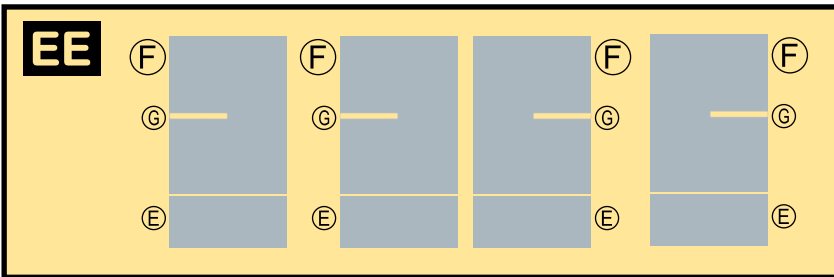

AIR INDIA

8GAIC21D06

BOEING 747-200

Parts included in this package:

FF	Fuselage Forward	Page 2	TH	Horizontal Stabilizer	Page 5
NG	Nose Landing Gear	Page 2	WS	Wing, Starboard	Page 6
FA	Fuselage Aft	Page 3	GS	Main Landing Gear Strut	Page 6
TV	Vertical Stabilizer	Page 4	WP	Wing, Port	Page 7
WB	Wing Box	Page 4			
MG	Main Landing Gear	Page 4			
CG	Center Landing Gear	Page 4			
WS	Wing Struts	Page 4			
EC	Engine Cowlings	Page 5			
EI	Engine Interiors	Page 5			

INSTRUCTIONS

For instructions on how to build this model, refer to manual [INSTRUCTIONS D](#)

Paper-based scale model design system Copyright © 2021 – Airigami / Airline designs and logos are reproduced for Fair Use educational and informational purposes. USE OF THIS TEMPLATE FOR FINANCIAL GAIN IS PROHIBITED.