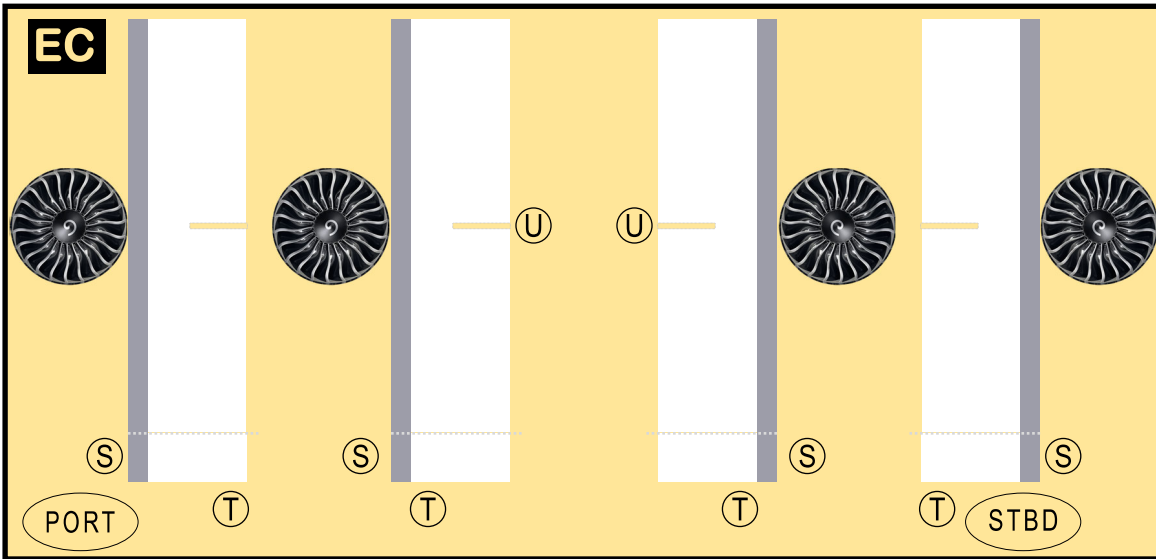

Paper-based scale model design system Copyright © 2021 – Airigami / Airline designs and logos are reproduced for Fair Use educational and informational purposes. USE OF THIS TEMPLATE FOR FINANCIAL GAIN IS PROHIBITED.