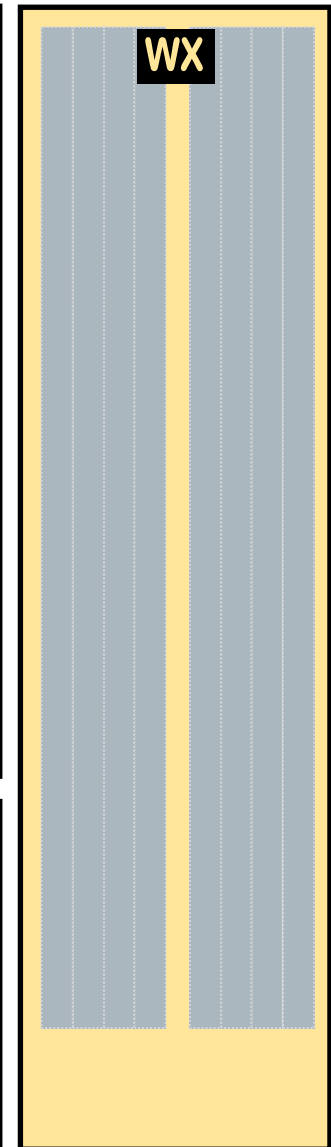

THAI AIRWAYS

9GTHA21D28

AIRBUS A340-600

Parts included in this package:

FF	Fuselage Forward	Page 2	WP	Wing, Port	Page 5
EC	Engine Cowlings	Page 2	WF	Wing Fairings, Port	Page 5
WX	Wing Struts	Page 2	EI	Engine Interiors, Port	Page 5
FA	Fuselage Aft	Page 3	NG	Nose Landing Gear	Page 5
TV	Vertical Stabilizer	Page 3	GS	Main Landing Gear Strut	Page 5
WB	Wing Box	Page 3			
MG	Main Landing Gear	Page 3			
CG	Center Landing Gear	Page 3			
WS	Wing, Starboard	Page 4			
WF	Wing Fairings, Starboard	Page 4			
EI	Engine Interiors, Starboard	Page 4			
TH	Horizontal Stabilizer	Page 4			

For best results, we recommend that this package be printed on the following paper stocks:

Pages 2-3 Model Glossy 80lbs

This is a genuine, official Airigami design. This design is provided free-of-charge - you should never, ever pay for this design. However, we strongly urge you to consider donating to Airigami at www.papieravion.org. Airigami was established so that the joy of airline modeling can be available to everybody. Please consider making a donation of \$5, \$20, \$50 or whatever you can to help keep Airigami alive and, best of all, free.

INSTRUCTIONS

For instructions on how to build this model, refer to manual **INSTRUCTIONS 4C**

AIRBUS A340-600 / THAI AIRWAYS

9GTHA21D28

Paper-based scale model design system Copyright © 2021 – Airigami / Airline designs and logos are reproduced for Fair Use educational and informational purposes. USE OF THIS TEMPLATE FOR FINANCIAL GAIN IS PROHIBITED.