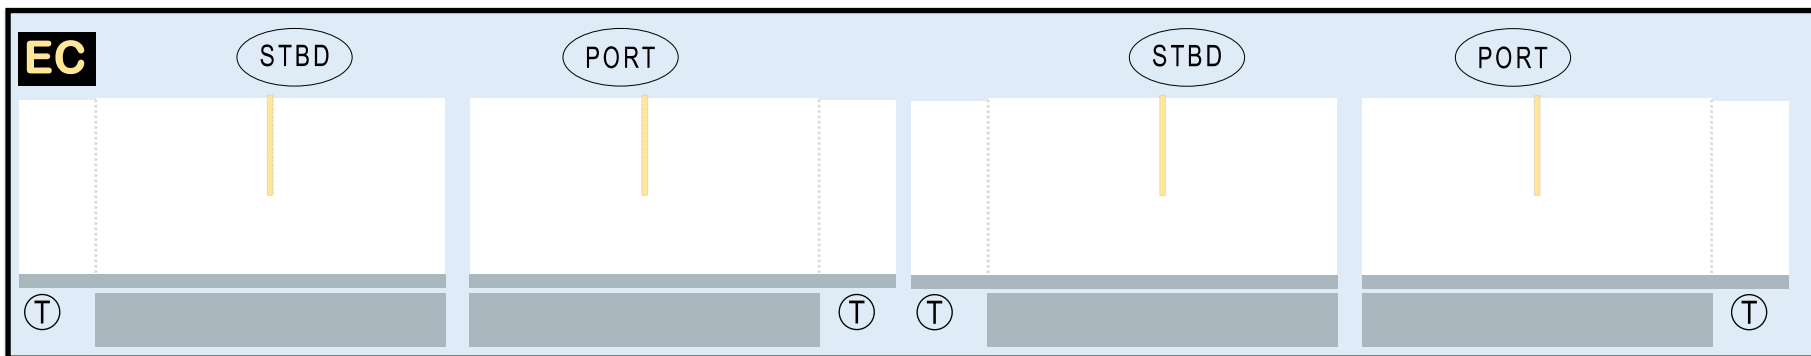

INSTRUCTIONS

For instructions on how to build this model, refer to manual **INSTRUCTIONS 4C**

AIRBUS A340-600 / THAI AIRWAYS

9GTHA21D28

Paper-based scale model design system Copyright © 2021 – Airigami / Airline designs and logos are reproduced for Fair Use educational and informational purposes. USE OF THIS TEMPLATE FOR FINANCIAL GAIN IS PROHIBITED.