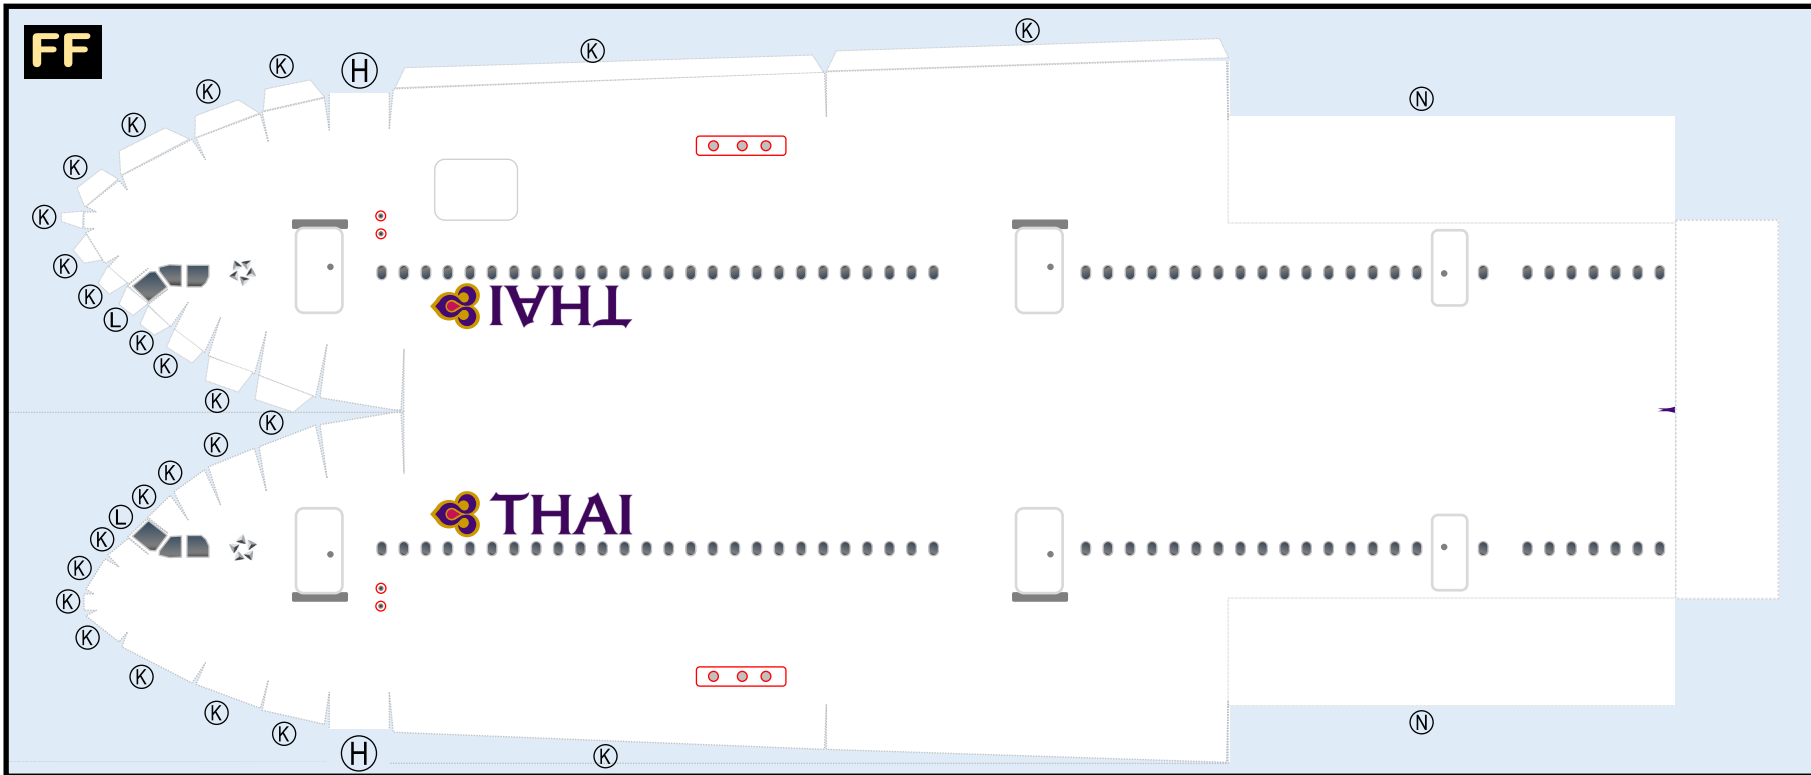

THAI AIRWAYS

9GTHA21D28

AIRBUS A340-600

Parts included in this package:

FF	Fuselage Forward	Page 2	WP	Wing, Port	Page 5
EC	Engine Cowlings	Page 2	WF	Wing Fairings, Port	Page 5
WX	Wing Struts	Page 2	EI	Engine Interiors, Port	Page 5
FA	Fuselage Aft	Page 3	NG	Nose Landing Gear	Page 5
TV	Vertical Stabilizer	Page 3	GS	Main Landing Gear Strut	Page 5
WB	Wing Box	Page 3			
MG	Main Landing Gear	Page 3			
CG	Center Landing Gear	Page 3			
WS	Wing, Starboard	Page 4			
WF	Wing Fairings, Starboard	Page 4			
EI	Engine Interiors, Starboard	Page 4			
TH	Horizontal Stabilizer	Page 4			

INSTRUCTIONS

For instructions on how to build this model, refer to manual **INSTRUCTIONS 4C**

AIRBUS A340-600 / THAI AIRWAYS

9GTHA21D28

Paper-based scale model design system Copyright © 2021 – Airigami / Airline designs and logos are reproduced for Fair Use educational and informational purposes. USE OF THIS TEMPLATE FOR FINANCIAL GAIN IS PROHIBITED.