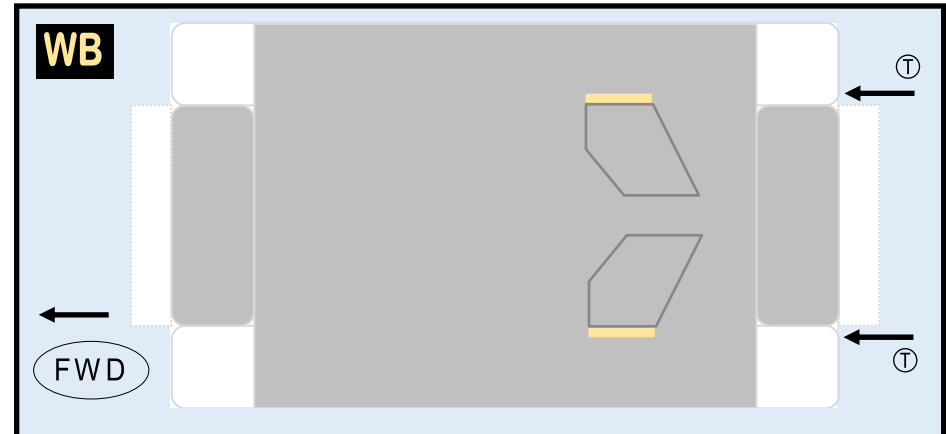

BOEING 787-10 / UNITED AIRLINES

9GUAL21D31

Paper-based scale model design system Copyright © 2021 – Airigami / Airline designs and logos are reproduced for Fair Use educational and informational purposes. USE OF THIS TEMPLATE FOR FINANCIAL GAIN IS PROHIBITED.