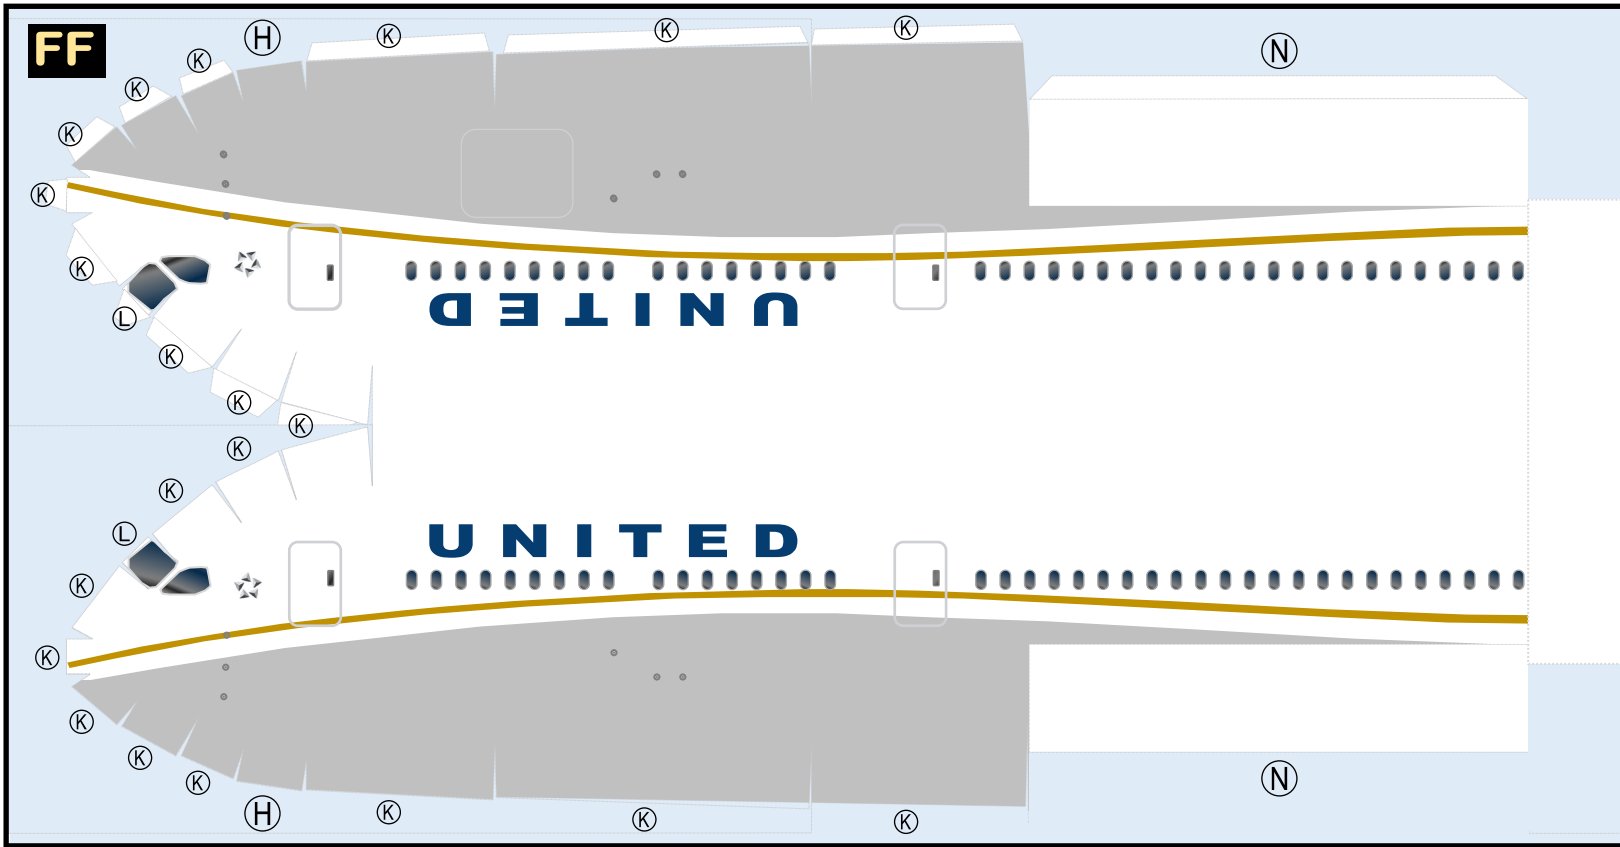

BOEING 787-10 / UNITED AIRLINES

9GUAL21D31

Paper-based scale model design system Copyright © 2021 – Airigami / Airline designs and logos are reproduced for Fair Use educational and informational purposes. USE OF THIS TEMPLATE FOR FINANCIAL GAIN IS PROHIBITED.