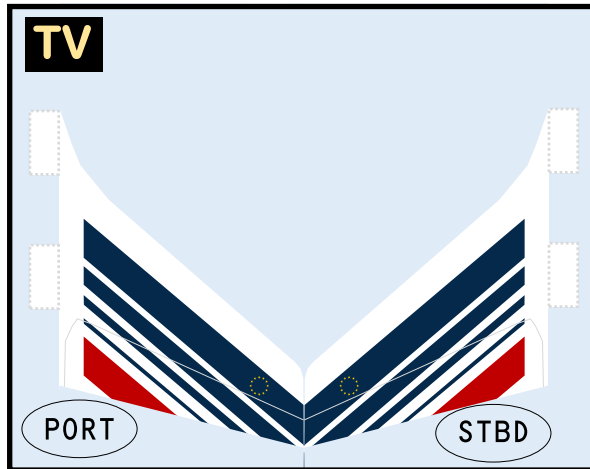

BL

Use this area for ballast (see Instruction Manual for more guidance)