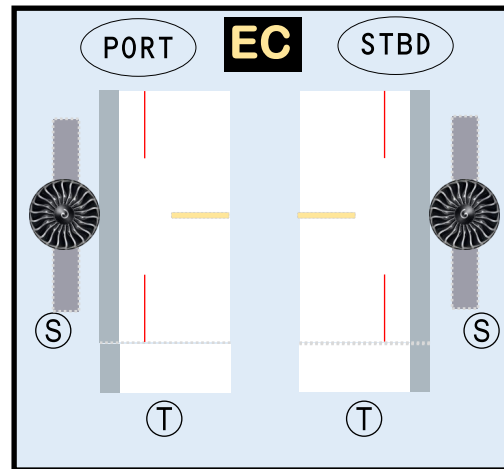

BL

Use this area for ballast (see Instruction Manual for more guidance)