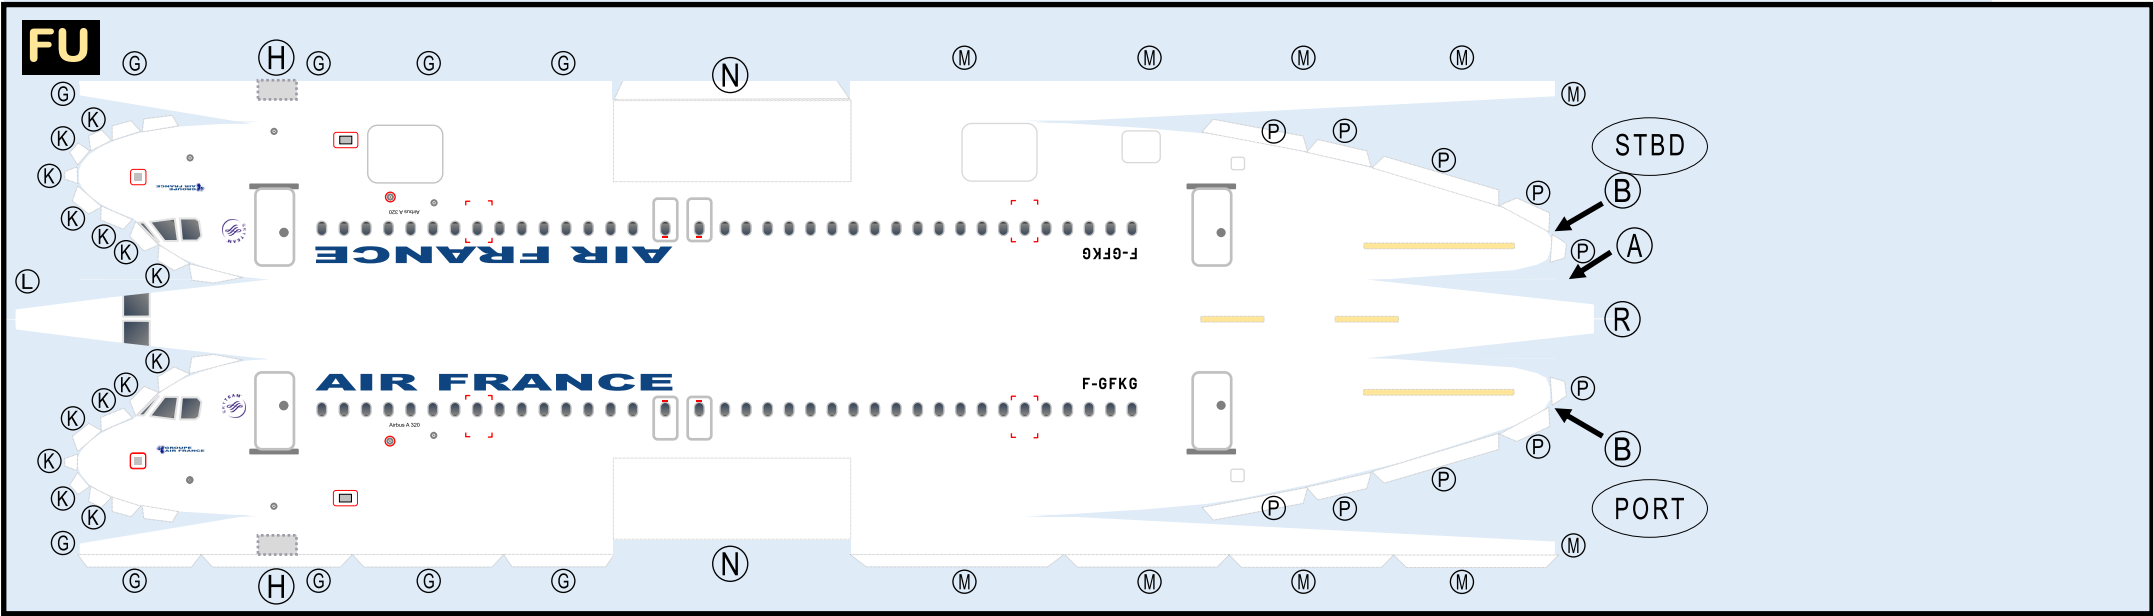

## AIRBUS A320-100

Parts included in this package:

FU	Fuselage	Page 2
WB	Wing Box	Page 2
TV	Vertical Stabilizer	Page 2
TH	Horizontal Stabilizer	Page 2
NG	Nose Landing Gear	Page 2
WG2	Wing, Underside, Port	Page 3
WG3	Wing, Underside, Starboard	Page 3
WG1	Wing, Upper	Page 3
WF	Wing Fairings	Page 3
EI	Engine Interiors	Page 3
EC	Engine Cowlings	Page 3
MG	Main Landing Gear	Page 3

### INSTRUCTIONS

For instructions on how to build this model, refer to manual

**INSTRUCTIONS A**

**BL**

Use this area for ballast (see Instruction Manual for more guidance)

Paper-based scale model design system Copyright © 2021 – Airigami / Airline designs and logos are reproduced for Fair Use educational and informational purposes. USE OF THIS TEMPLATE FOR FINANCIAL GAIN IS PROHIBITED.