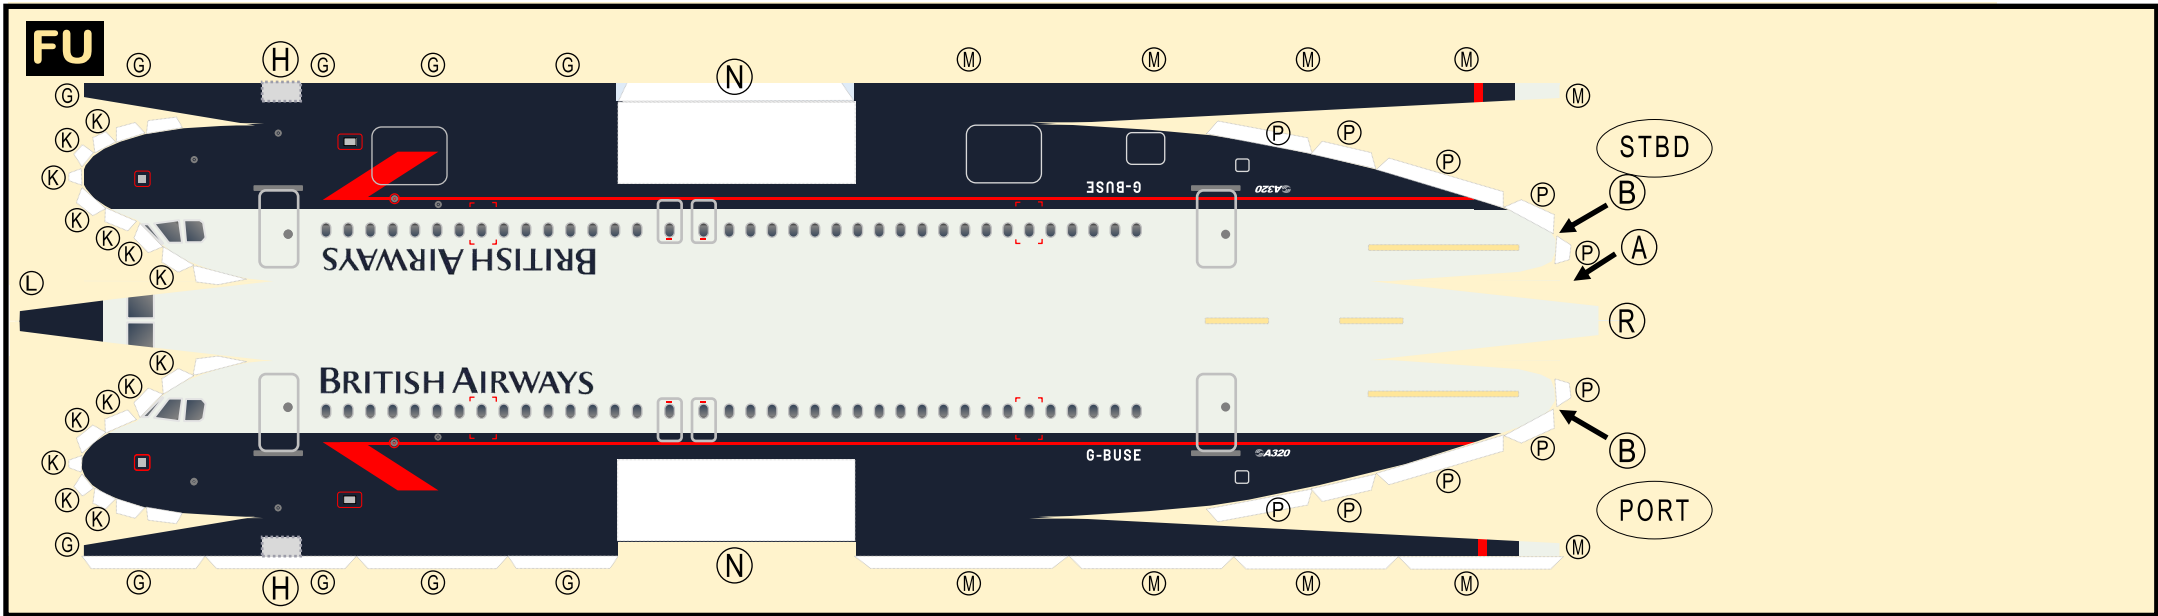

BL

Use this area for ballast (see Instruction Manual for more guidance)