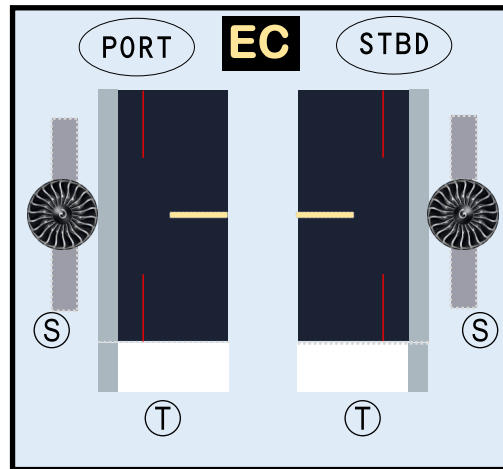

BL

Use this area for ballast (see Instruction Manual for more guidance)