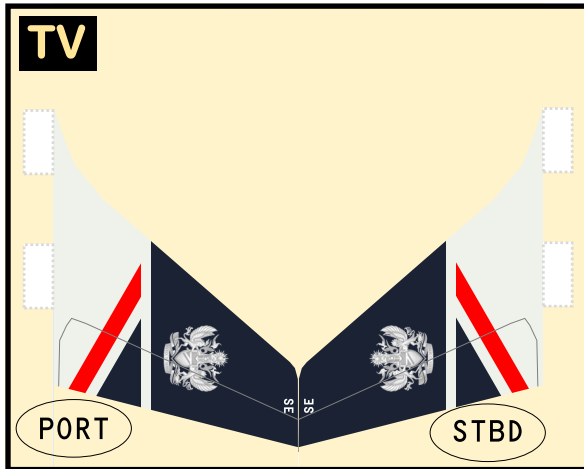

BL

Use this area for ballast (see Instruction Manual for more guidance)