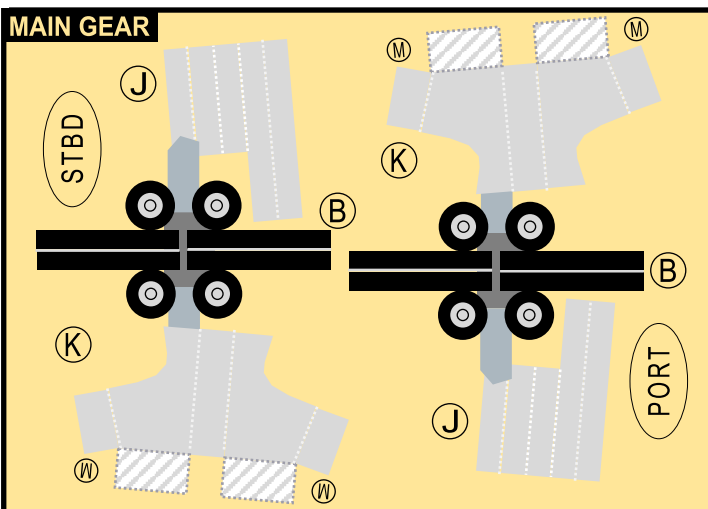

Paper-based scale model design system Copyright © 2022 – Airigami / Airline designs and logos are reproduced for Fair Use educational and informational purposes. USE OF THIS TEMPLATE FOR FINANCIAL GAIN IS PROHIBITED.