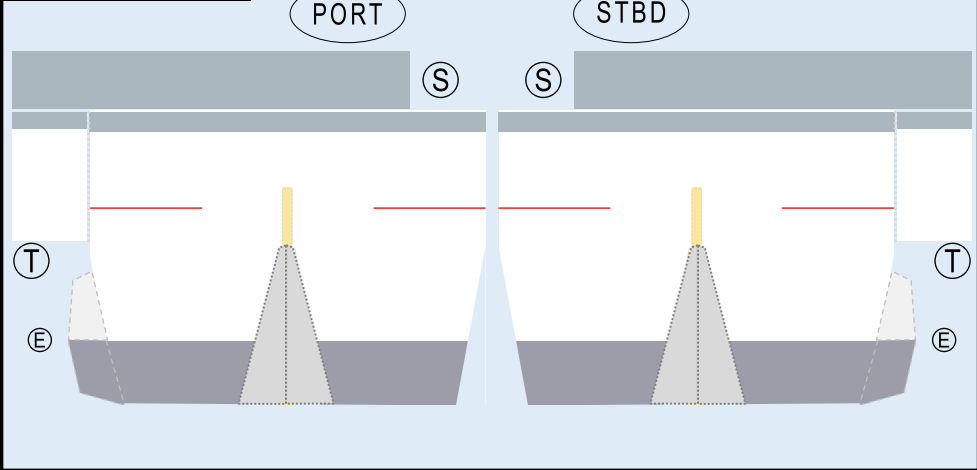

ENGINE COWLING