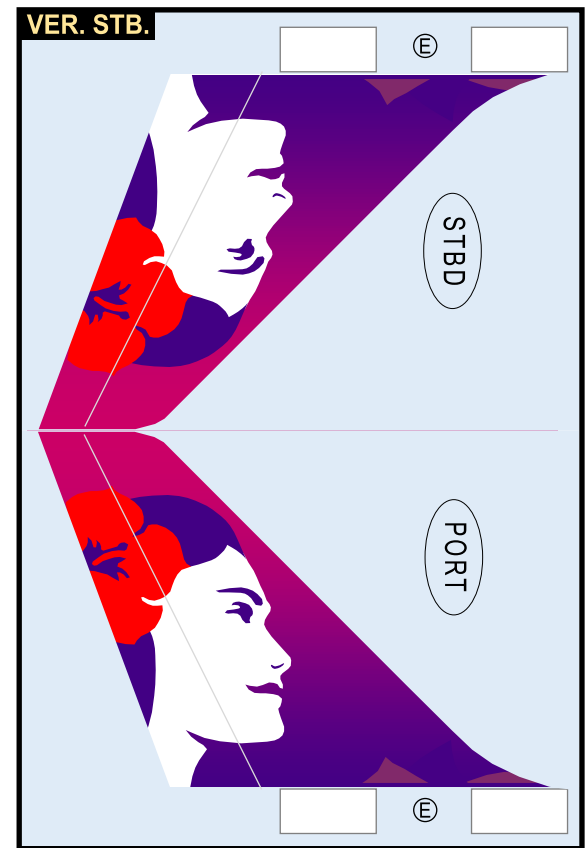

Paper-based scale model design system Copyright © 2022 – Airigami / Airline designs and logos are reproduced for Fair Use educational and informational purposes. USE OF THIS TEMPLATE FOR FINANCIAL GAIN IS PROHIBITED.