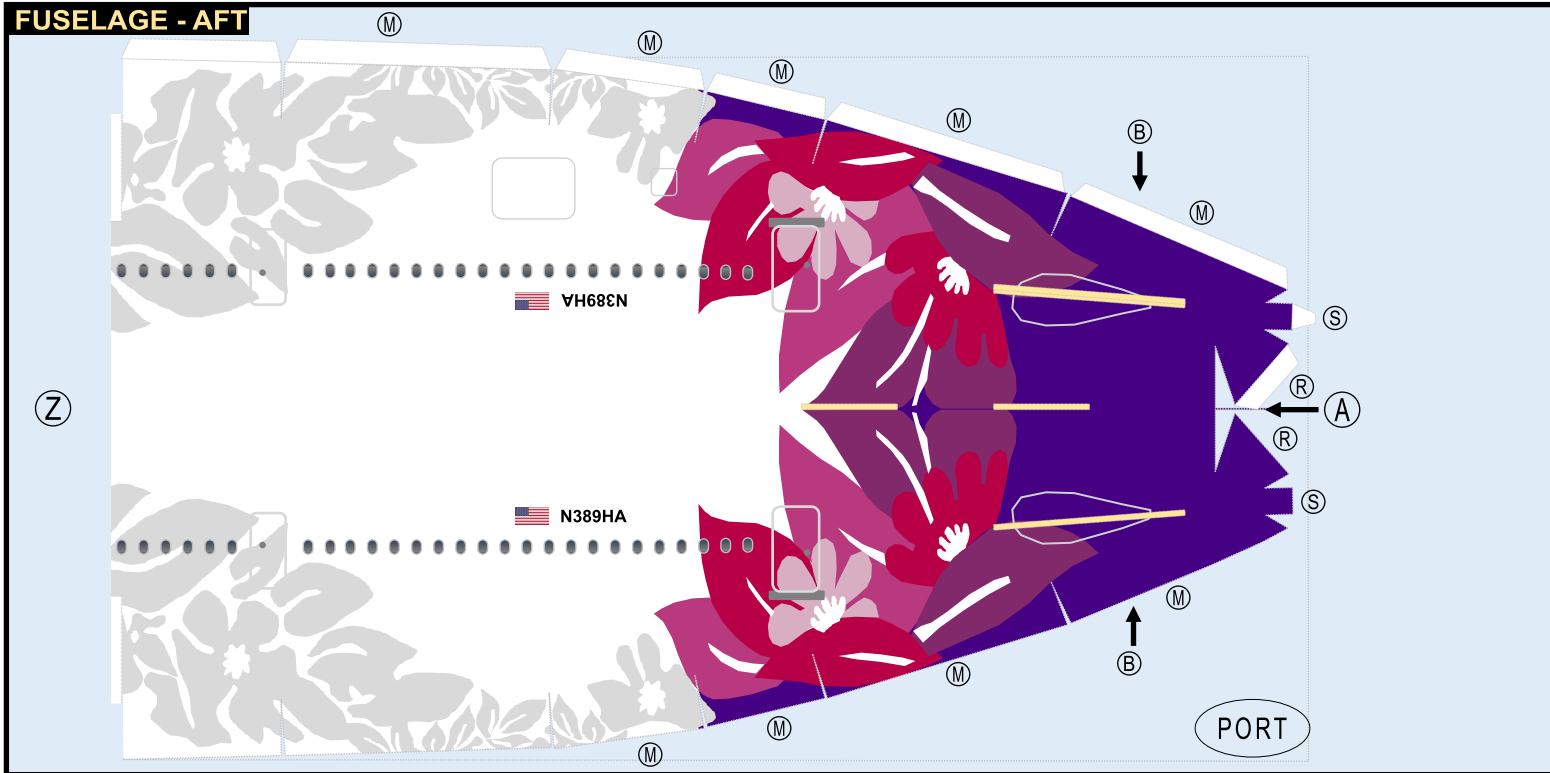

Paper-based scale model design system Copyright © 2022 – Airigami / Airline designs and logos are reproduced for Fair Use educational and informational purposes. USE OF THIS TEMPLATE FOR FINANCIAL GAIN IS PROHIBITED.