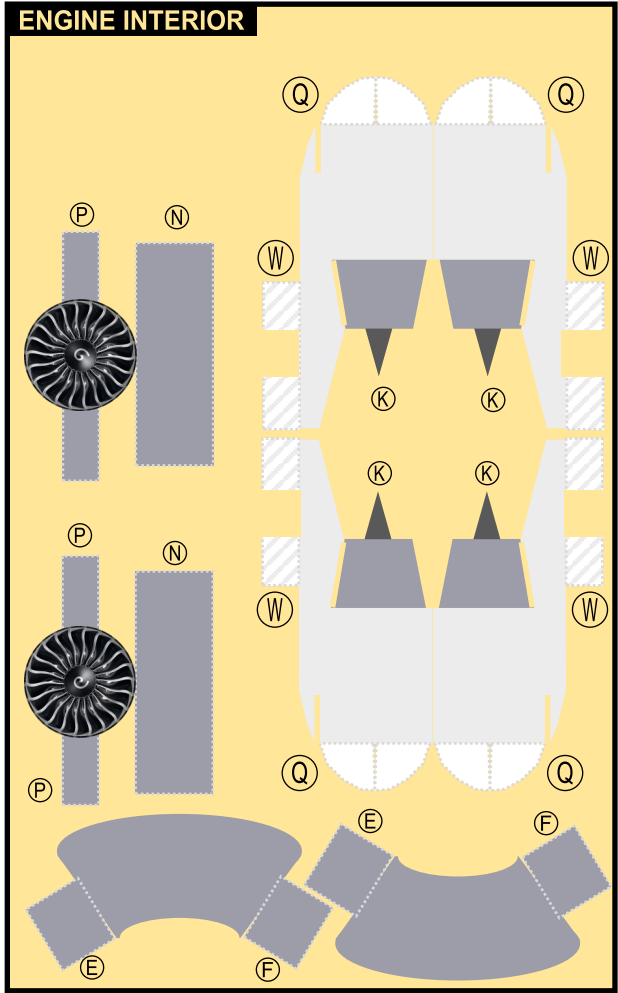

Paper-based scale model design system Copyright © 2022 – Airigami / Airline designs and logos are reproduced for Fair Use educational and informational purposes. USE OF THIS TEMPLATE FOR FINANCIAL GAIN IS PROHIBITED.