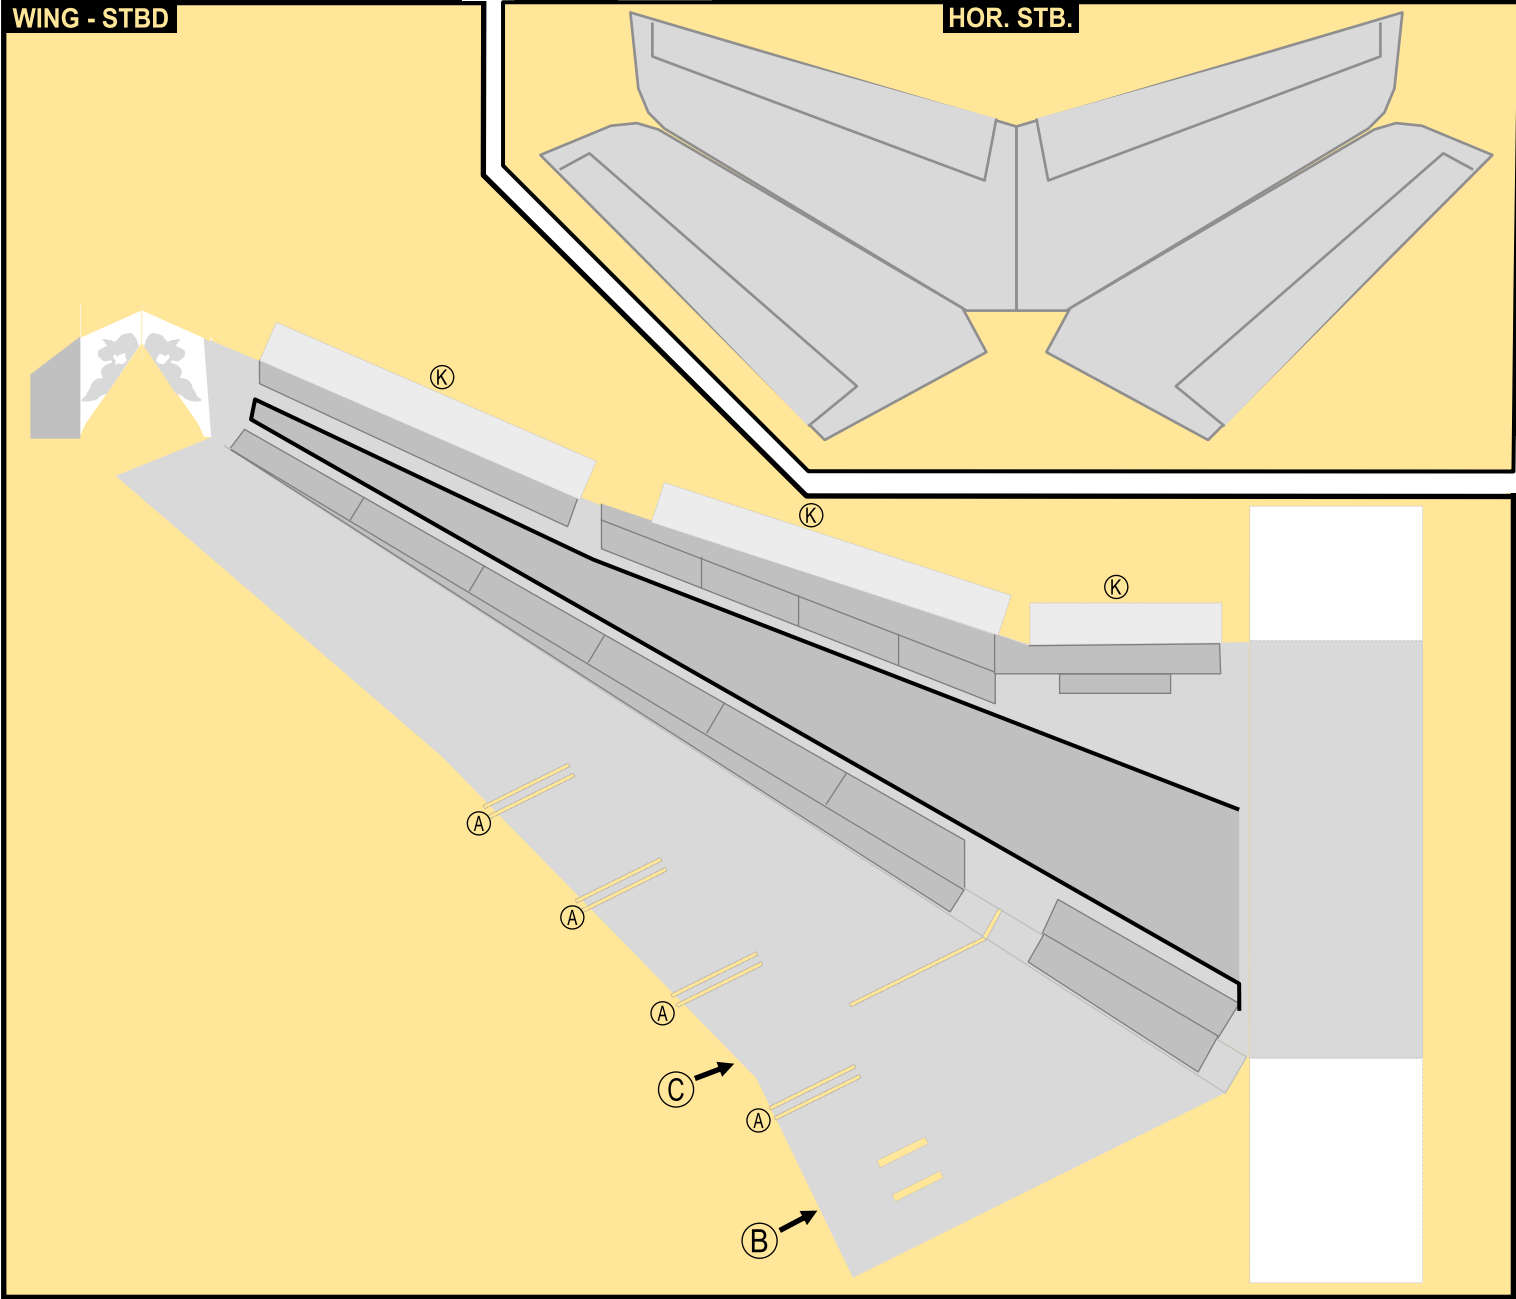

Paper-based scale model design system Copyright © 2022 – Airigami / Airline designs and logos are reproduced for Fair Use educational and informational purposes. USE OF THIS TEMPLATE FOR FINANCIAL GAIN IS PROHIBITED.