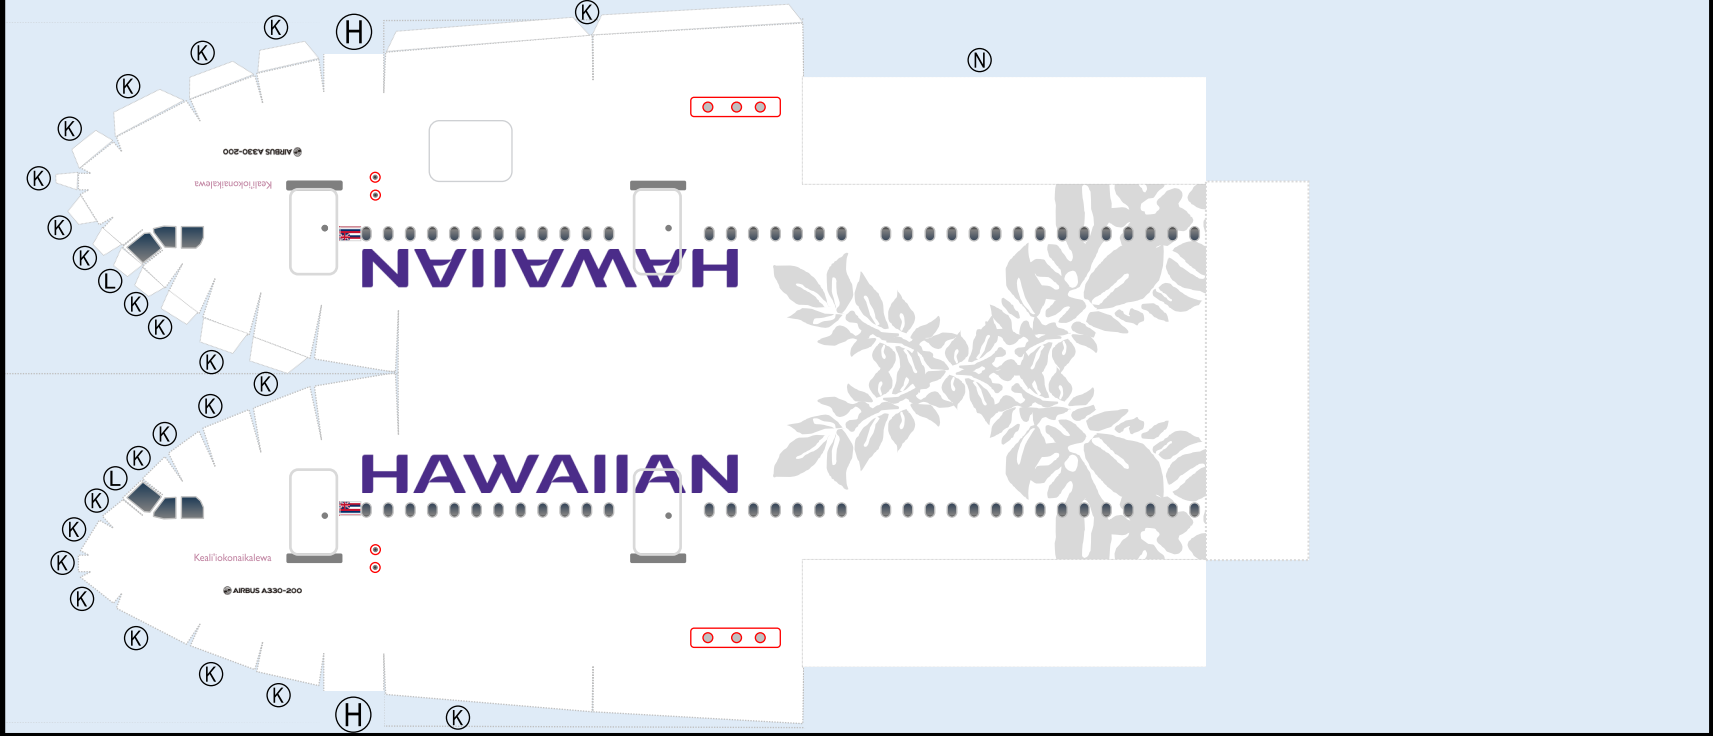

FUSELAGE - FWD