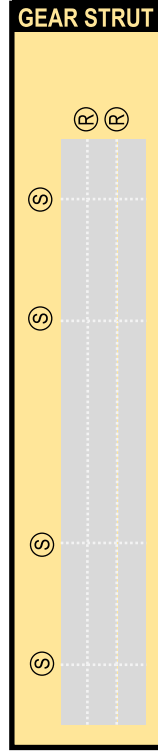

FUSELAGE - FWD

ENGINE COWLING

WING BOX

FUSELAGE - AFT

VER. STB.

HOR. STB.

9G COWLING

WING - STBD

GEAR STRUT

WING STRUT

#### WING - PORT