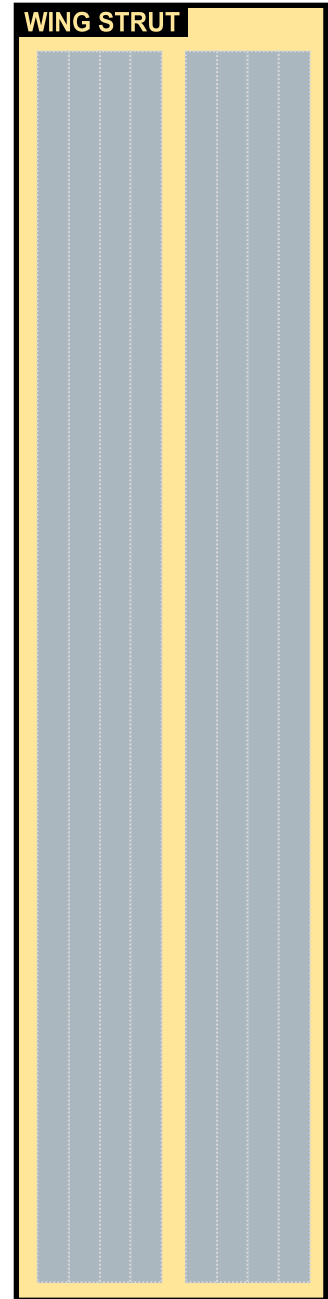

Paper-based scale model design system Copyright © 2022 – Airigami / Airline designs and logos are reproduced for Fair Use educational and informational purposes. USE OF THIS TEMPLATE FOR FINANCIAL GAIN IS PROHIBITED.

## GEAR STRUT

WING - STBD

HOR. STB.

Paper-based scale model design system Copyright © 2022 – Airigami / Airline designs and logos are reproduced for Fair Use educational and informational purposes. USE OF THIS TEMPLATE FOR FINANCIAL GAIN IS PROHIBITED.

#### WING - PORT