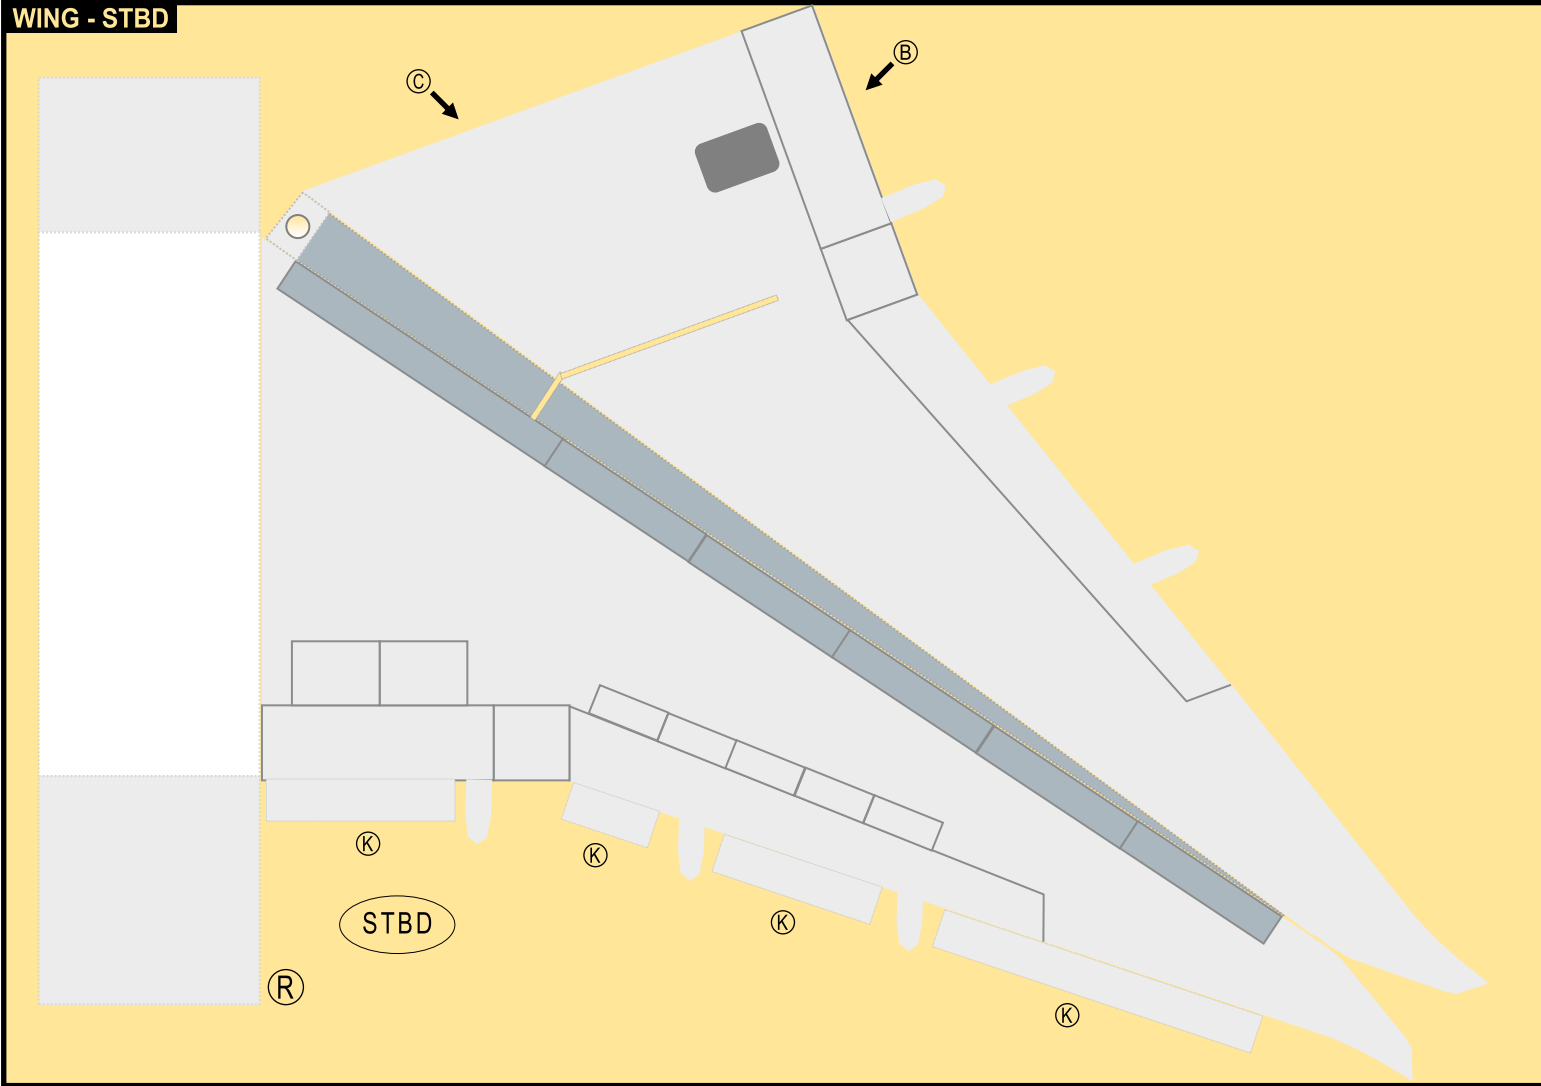

FUSELAGE - AFT

VER. STB.

ENGINE COWLING

GEAR STRUT

WING - STBD

HOR. STB.

Paper-based scale model design system Copyright © 2022 – Airigami / Airline designs and logos are reproduced for Fair Use educational and informational purposes. USE OF THIS TEMPLATE FOR FINANCIAL GAIN IS PROHIBITED.

WING - PORT

MAIN GEAR

ENGINE INTERIOR