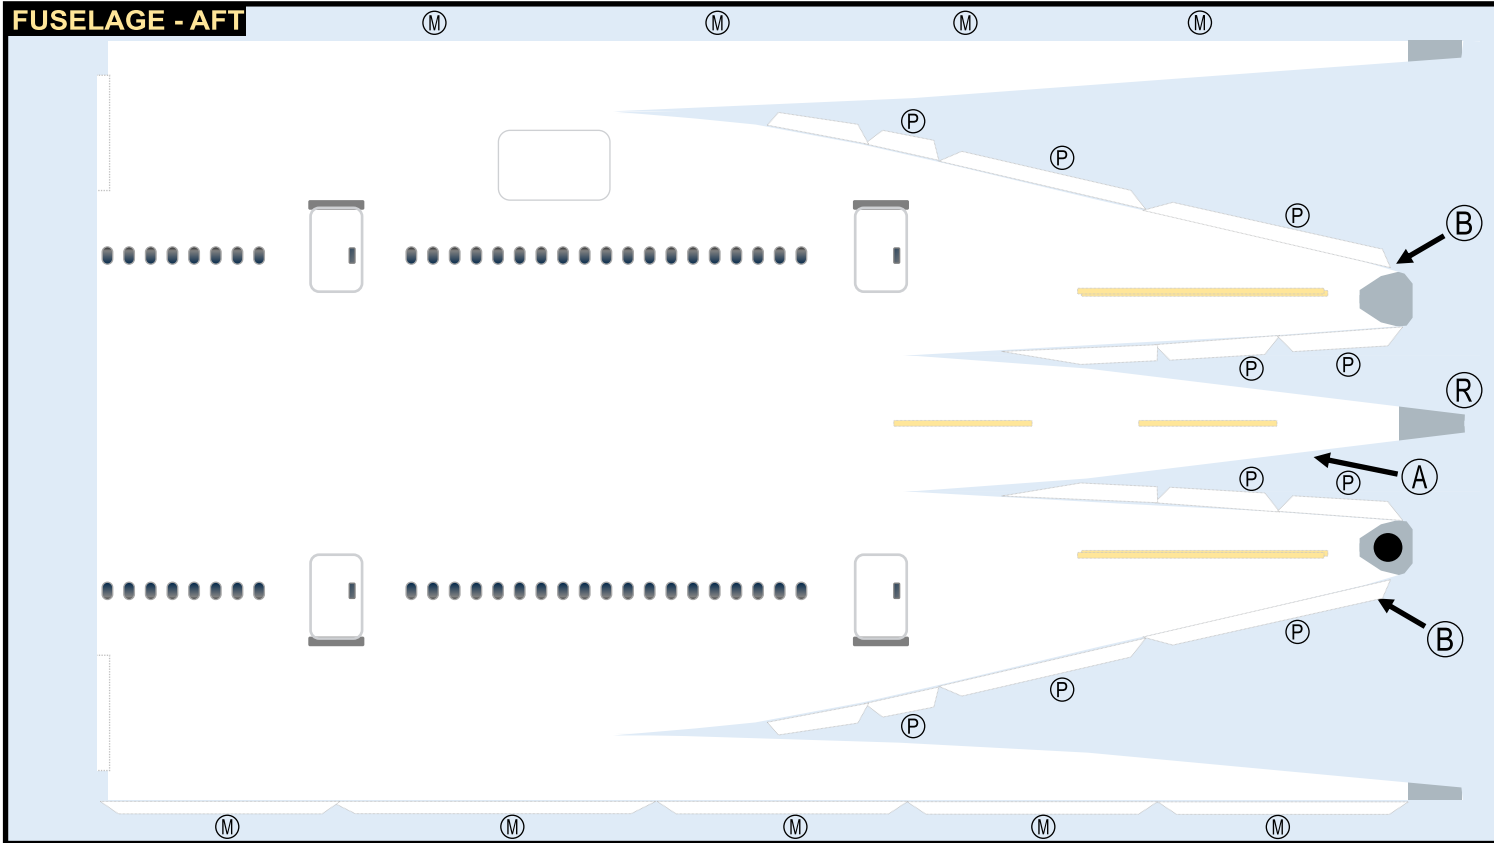

FUSELAGE - FWD

WING STRUT

WING BOX

NOSE GEAR

Paper-based scale model design system Copyright © 2022 – Airigami / Airline designs and logos are reproduced for Fair Use educational and informational purposes. USE OF THIS TEMPLATE FOR FINANCIAL GAIN IS PROHIBITED.

FUSELAGE - AFT

VER. STB.

ENGINE COWLING

GEAR STRUT

WING - STBD

HOR. STB.

Paper-based scale model design system Copyright © 2022 – Airigami / Airline designs and logos are reproduced for Fair Use educational and informational purposes. USE OF THIS TEMPLATE FOR FINANCIAL GAIN IS PROHIBITED.

WING - PORT

MAIN GEAR

ENGINE INTERIOR