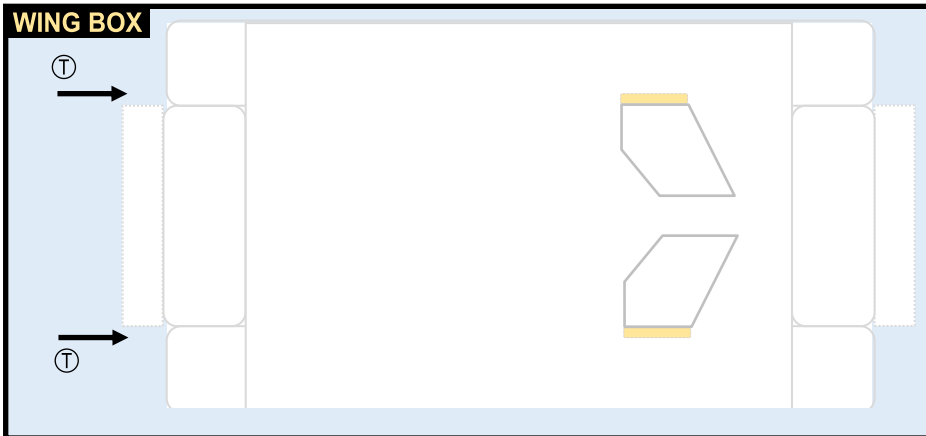

Paper-based scale model design system Copyright © 2022 – Airigami / Airline designs and logos are reproduced for Fair Use educational and informational purposes. USE OF THIS TEMPLATE FOR FINANCIAL GAIN IS PROHIBITED.

FUSELAGE - FWD

WING STRUT

WING BOX

NOSE GEAR