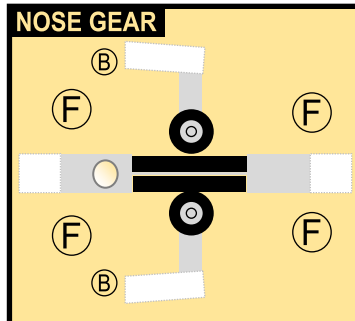

FUSELAGE - FWD

WING STRUT

WING BOX

NOSE GEAR

Paper-based scale model design system Copyright © 2022 – Airigami / Airline designs and logos are reproduced for Fair Use educational and informational purposes. USE OF THIS TEMPLATE FOR FINANCIAL GAIN IS PROHIBITED.

FUSELAGE - AFT

VER. STB.

ENGINE COWLING

GEAR STRUT

WING - STBD

HOR. STB.

Paper-based scale model design system Copyright © 2022 – Airigami / Airline designs and logos are reproduced for Fair Use educational and informational purposes. USE OF THIS TEMPLATE FOR FINANCIAL GAIN IS PROHIBITED.