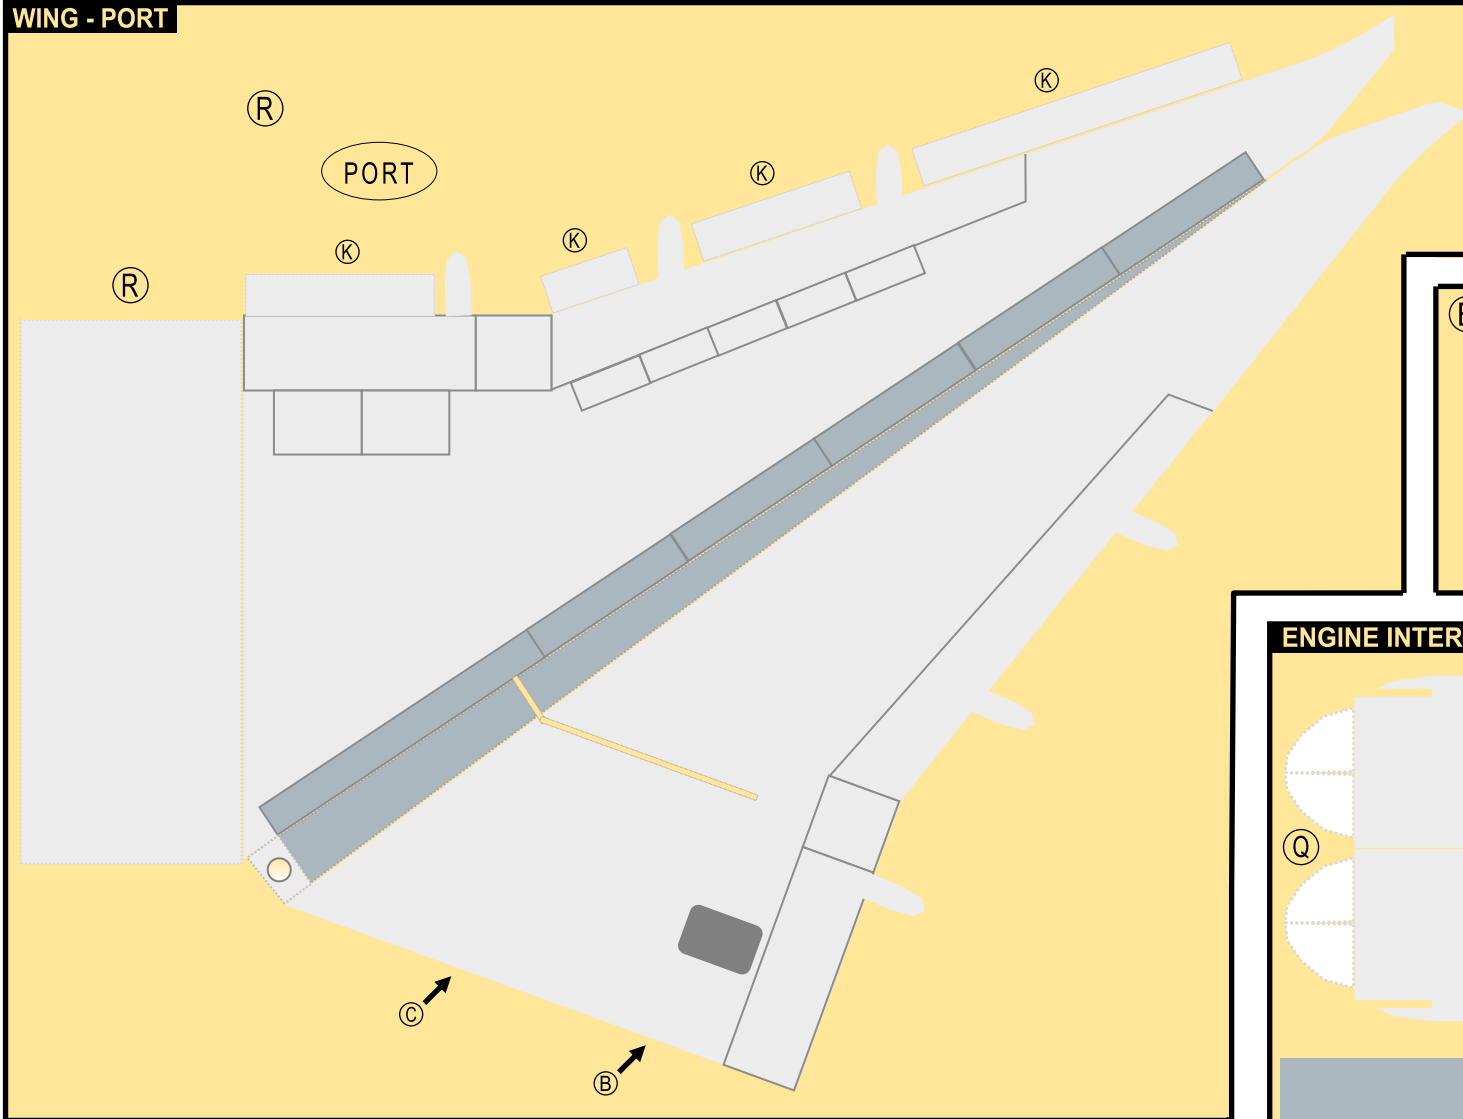

FUSELAGE - AFT

VER. STB.

ENGINE COWLING

GEAR STRUT

WING - STBD

HOR. STB.

Paper-based scale model design system Copyright © 2022 – Airigami / Airline designs and logos are reproduced for Fair Use educational and informational purposes. USE OF THIS TEMPLATE FOR FINANCIAL GAIN IS PROHIBITED.

WING - PORT

MAIN GEAR

ENGINE INTERIOR