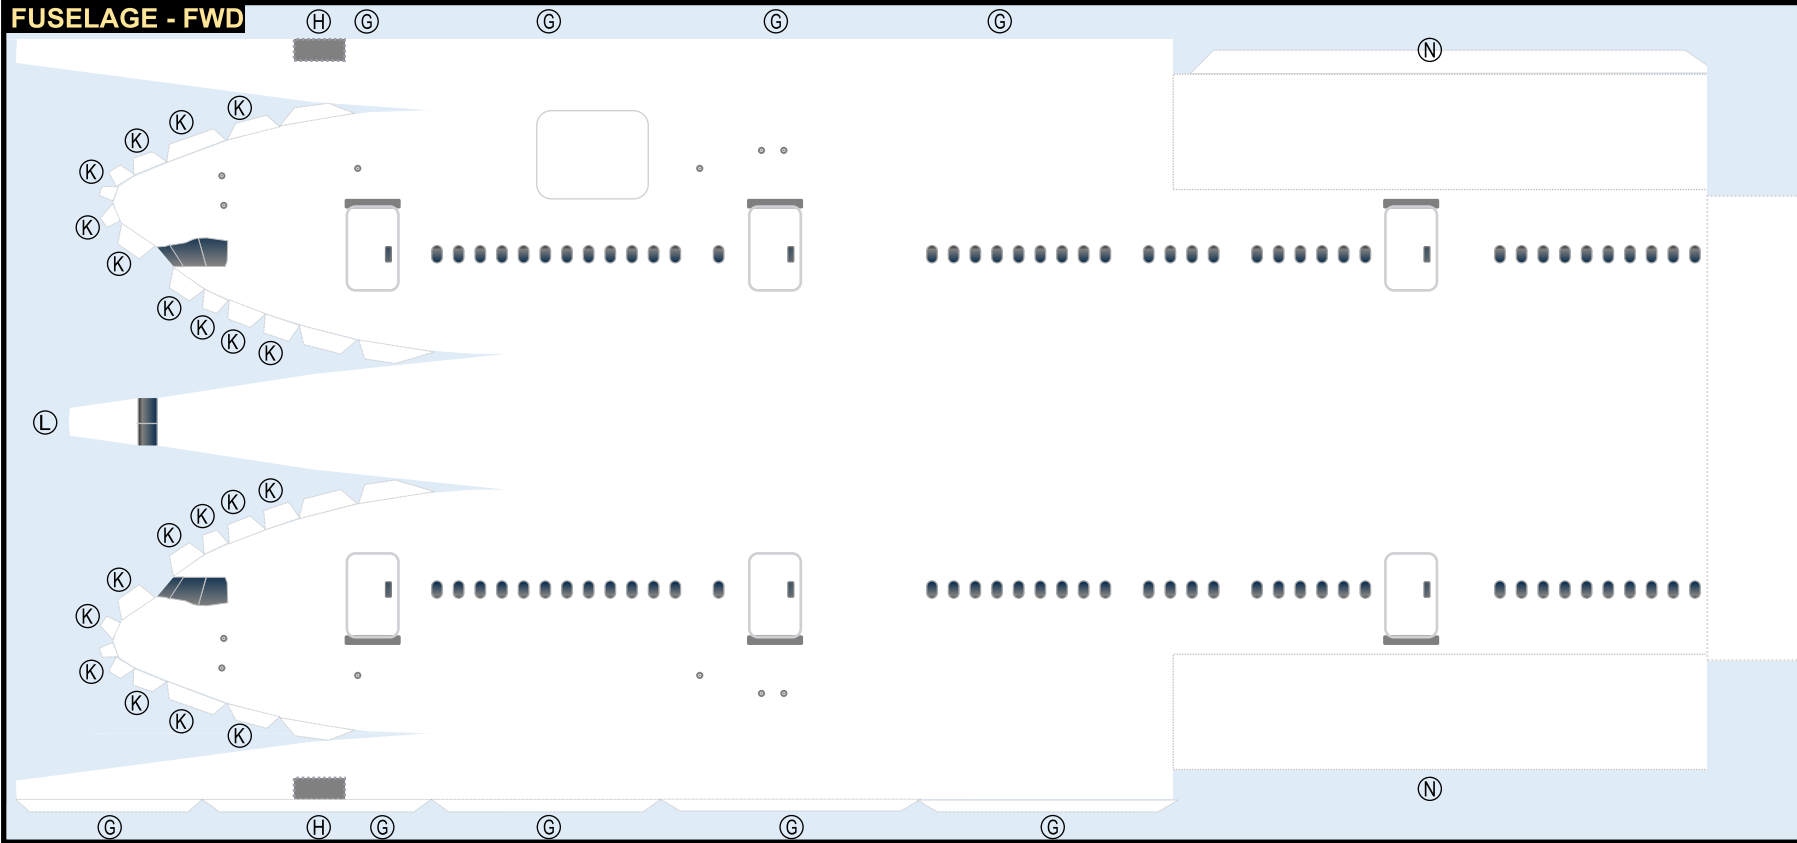

FUSELAGE - FWD

WING STRUT

WING BOX

NOSE GEAR

Paper-based scale model design system Copyright © 2022 – Airigami / Airline designs and logos are reproduced for Fair Use educational and informational purposes. USE OF THIS TEMPLATE FOR FINANCIAL GAIN IS PROHIBITED.

WING - PORT

MAIN GEAR

ENGINE INTERIOR