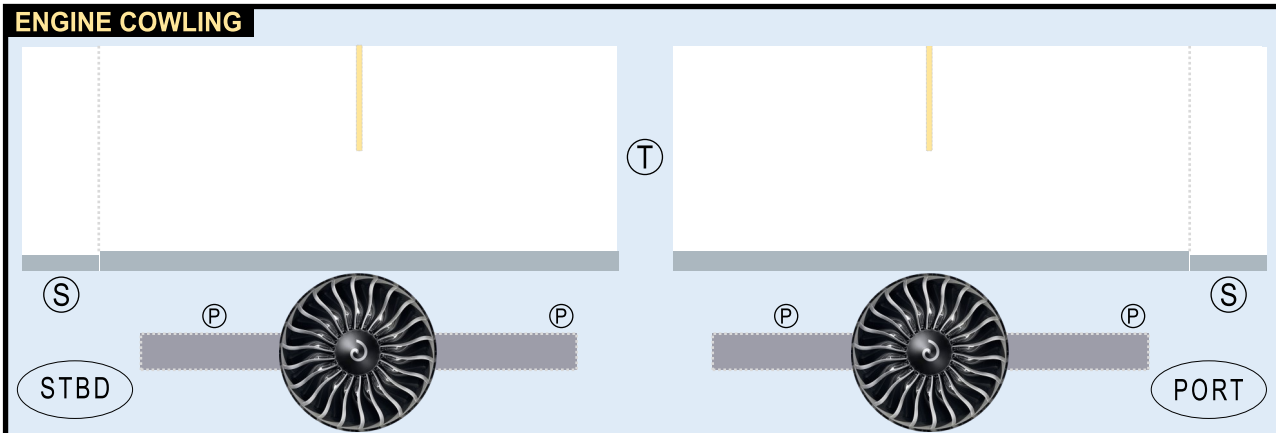

ENGINE COWLING