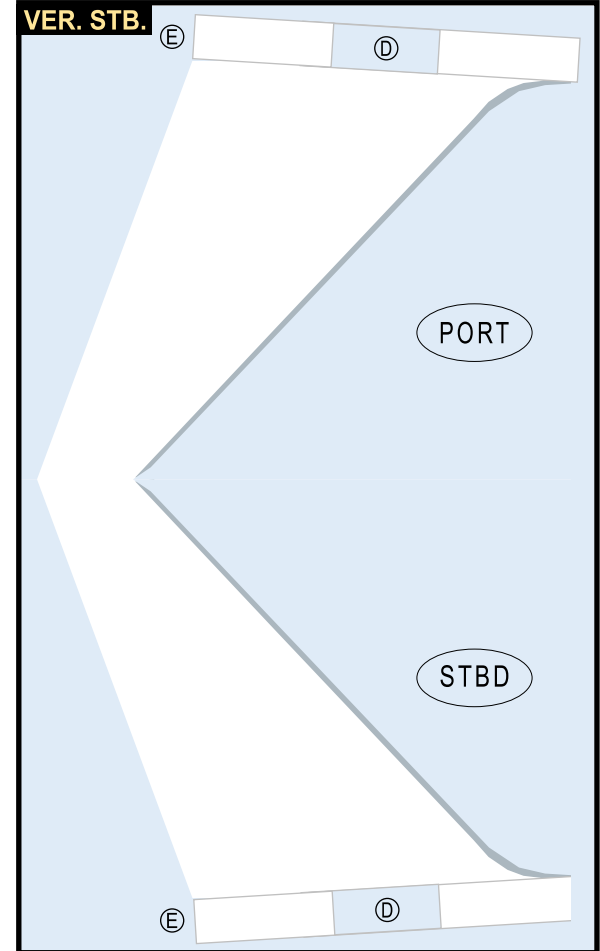

Paper-based scale model design system Copyright © 2022 – Airigami / Airline designs and logos are reproduced for Fair Use educational and informational purposes. USE OF THIS TEMPLATE FOR FINANCIAL GAIN IS PROHIBITED.

FUSELAGE - AFT

VER. STB.

ENGINE COWLING

GEAR STRUT