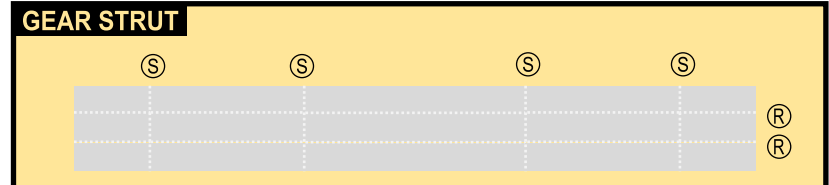

FUSELAGE - AFT

VER. STB.

ENGINE COWLING

GEAR STRUT

WING - STBD

HOR. STB.

Paper-based scale model design system Copyright © 2022 – Airigami / Airline designs and logos are reproduced for Fair Use educational and informational purposes. USE OF THIS TEMPLATE FOR FINANCIAL GAIN IS PROHIBITED.

WING - PORT

MAIN GEAR

ENGINE INTERIOR