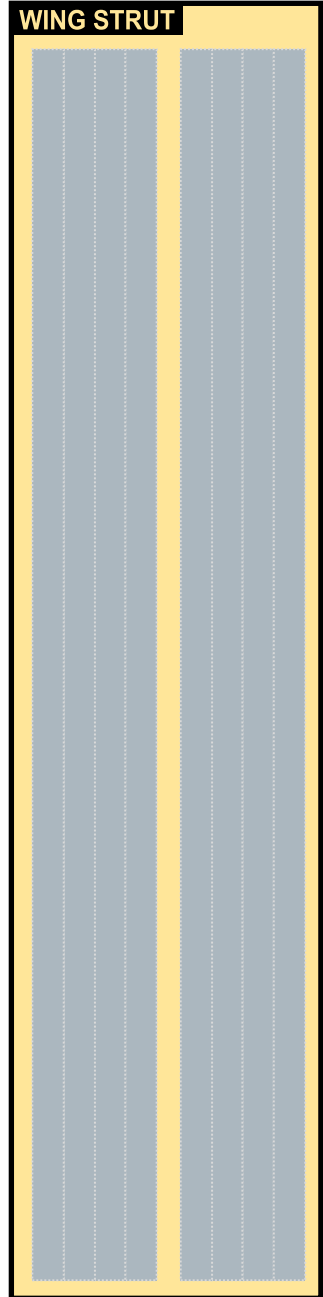

Paper-based scale model design system Copyright © 2022 – Airigami / Airline designs and logos are reproduced for Fair Use educational and informational purposes. USE OF THIS TEMPLATE FOR FINANCIAL GAIN IS PROHIBITED.

FUSELAGE - FWD

WING STRUT

WING BOX

NOSE GEAR

Paper-based scale model design system Copyright © 2022 – Airigami / Airline designs and logos are reproduced for Fair Use educational and informational purposes. USE OF THIS TEMPLATE FOR FINANCIAL GAIN IS PROHIBITED.

FUSELAGE - AFT

VER. STB.

ENGINE COWLING

GEAR STRUT

WING - STBD

HOR. STB.

Paper-based scale model design system Copyright © 2022 – Airigami / Airline designs and logos are reproduced for Fair Use educational and informational purposes. USE OF THIS TEMPLATE FOR FINANCIAL GAIN IS PROHIBITED.