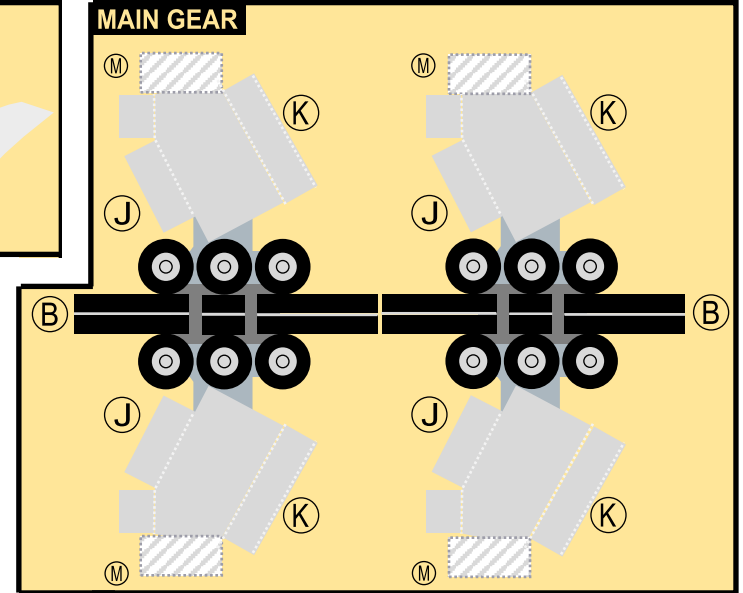

FUSELAGE - AFT

VER. STB.

ENGINE COWLING

GEAR STRUT

WING - STBD

HOR. STB.

Paper-based scale model design system Copyright © 2022 – Airigami / Airline designs and logos are reproduced for Fair Use educational and informational purposes. USE OF THIS TEMPLATE FOR FINANCIAL GAIN IS PROHIBITED.

WING - PORT

MAIN GEAR

ENGINE INTERIOR