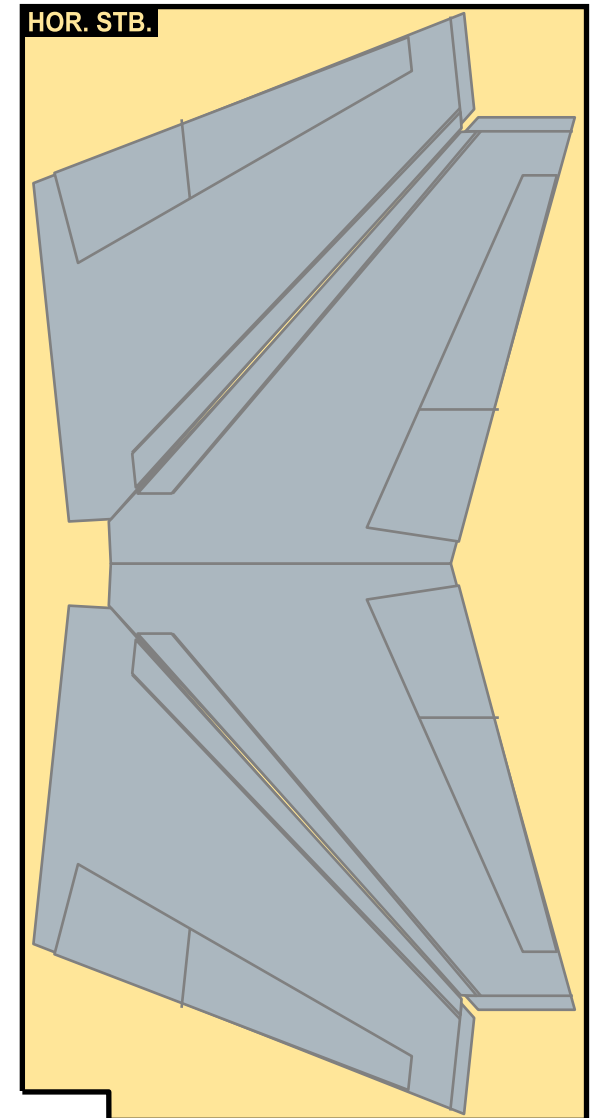

BOEING 747-SP / TEMPLATE

9GBOE22B12

Paper-based scale model design system Copyright © 2022 – Airigami / Airline designs and logos are reproduced for Fair Use educational and informational purposes. USE OF THIS TEMPLATE FOR FINANCIAL GAIN IS PROHIBITED.