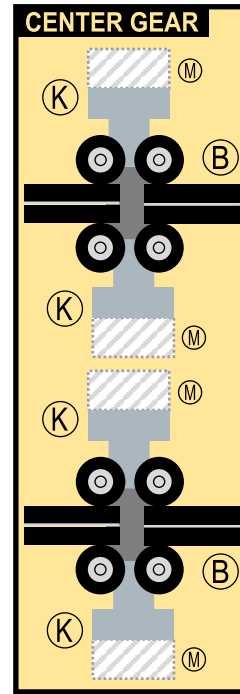

BOEING 747-SP / TEMPLATE

9GBOE22B12

Paper-based scale model design system Copyright © 2022 – Airigami / Airline designs and logos are reproduced for Fair Use educational and informational purposes. USE OF THIS TEMPLATE FOR FINANCIAL GAIN IS PROHIBITED.