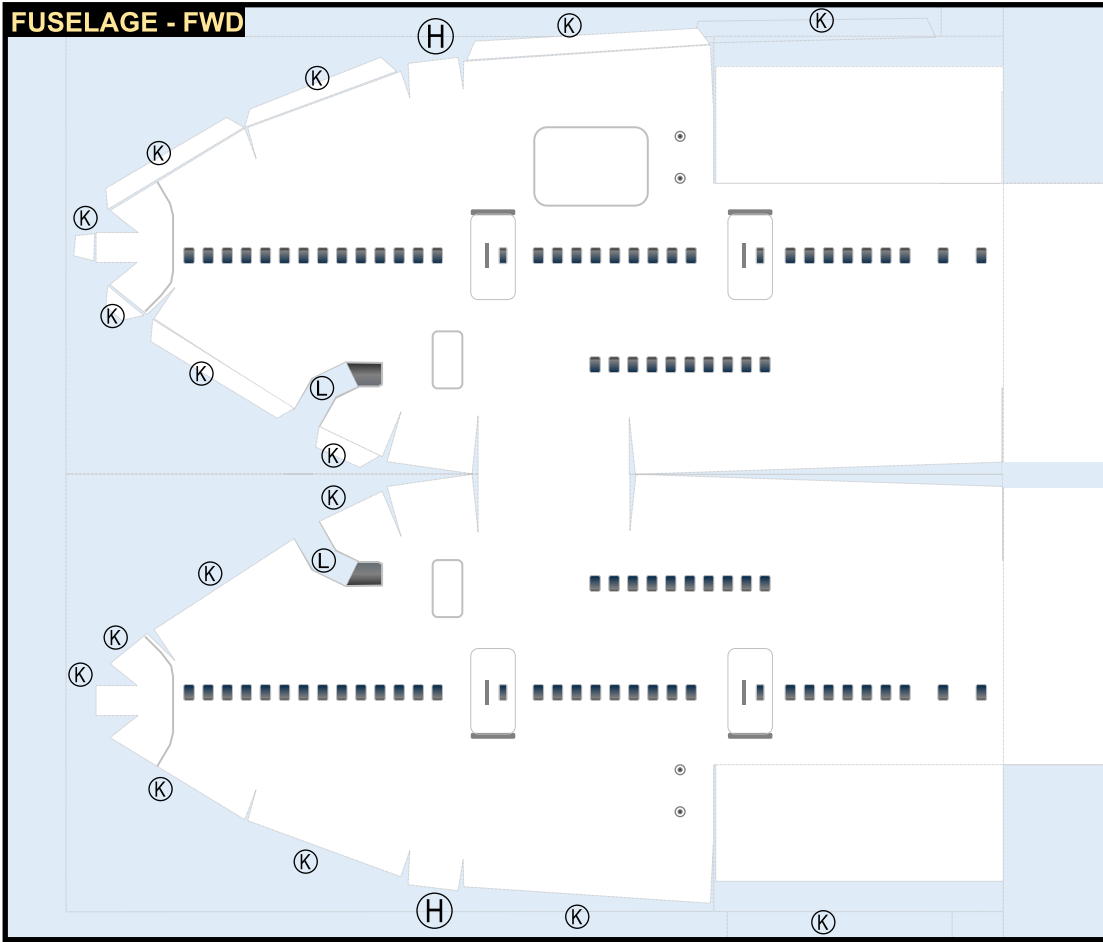

BOEING 747-SP / TEMPLATE

9GBOE22B12

Paper-based scale model design system Copyright © 2022 – Airigami / Airline designs and logos are reproduced for Fair Use educational and informational purposes. USE OF THIS TEMPLATE FOR FINANCIAL GAIN IS PROHIBITED.