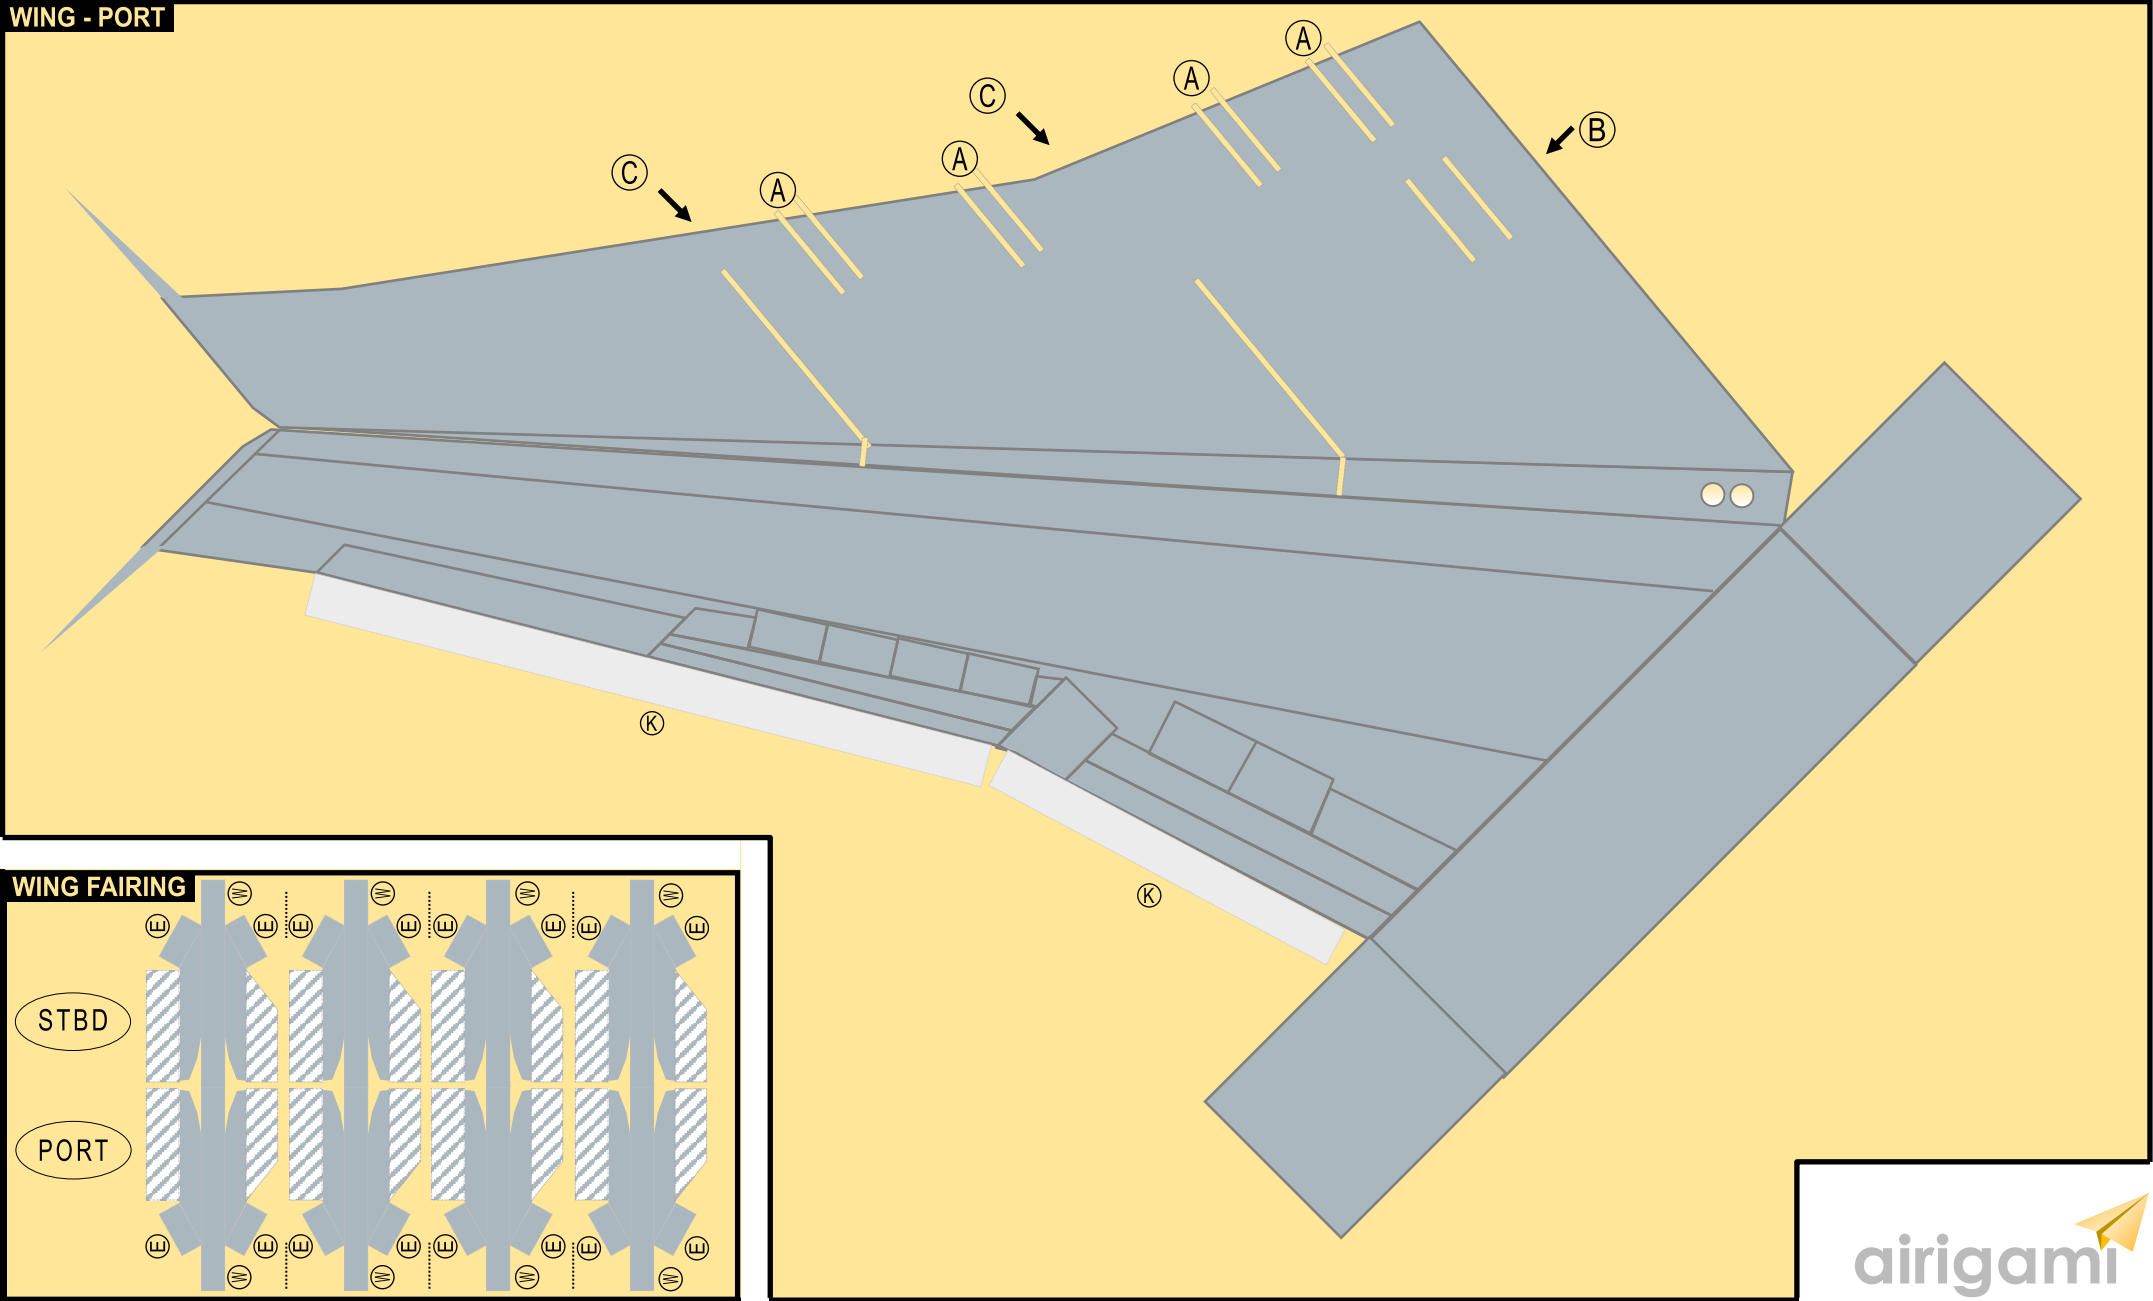

## TEMPLATE

**9GBOE22B12**

***BOEING 747-SP***

Parts included in this package:

FF	Fuselage Forward	Page 2	TH	Horizontal Stabilizer	Page 5
FA	Fuselage Aft	Page 3	WS	Wing, Starboard	Page 6
TV	Vertical Stabilizer	Page 4	GS	Main Landing Gear Strut	Page 6
WB	Wing Box	Page 4	CK	Cockpit Windows	Page 6
MG	Main Landing Gear	Page 4	WP	Wing, Port	Page 7
WS	Wing Struts	Page 4	WF	Wing Fairings	Page 7
EC	Engine Cowlings	Page 5			
EE	Engine Exhausts	Page 5			
EI	Engine Interiors	Page 5			
NG	Nose Landing Gear	Page 5			

**WING - STBD**

**BOEING 747-SP / TEMPLATE**

9GBOE22B12

Paper-based scale model design system Copyright © 2022 – Airigami / Airline designs and logos are reproduced for Fair Use educational and informational purposes. USE OF THIS TEMPLATE FOR FINANCIAL GAIN IS PROHIBITED.

**WING - PORT**

**WING FAIRING**