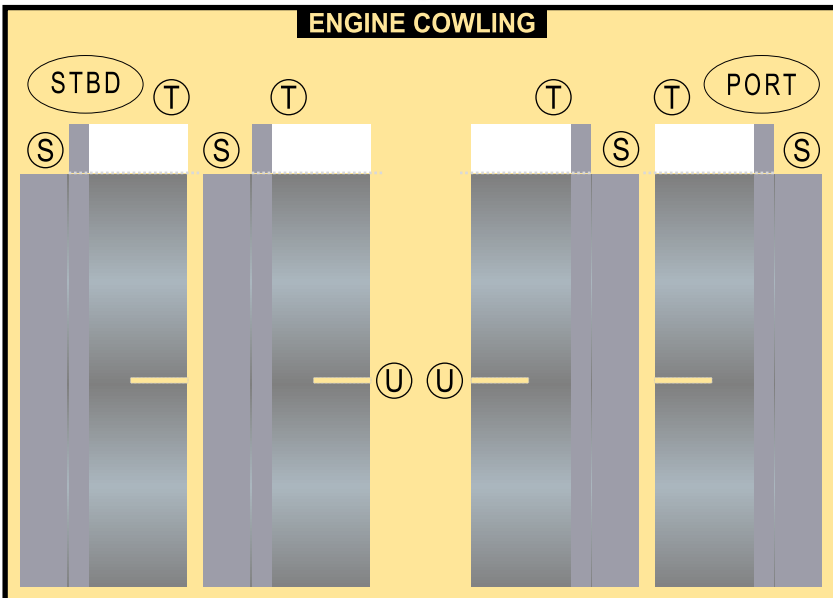

BOEING 747-SP / TEMPLATE

9GBOE22B12

Paper-based scale model design system Copyright © 2022 – Airigami / Airline designs and logos are reproduced for Fair Use educational and informational purposes. USE OF THIS TEMPLATE FOR FINANCIAL GAIN IS PROHIBITED.

ENGINE COWLING