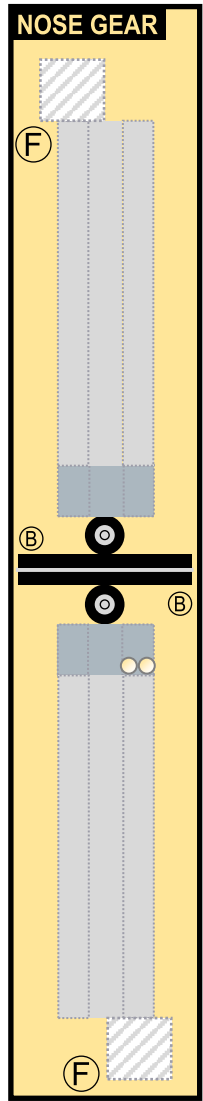

## TEMPLATE

**9GBOE22B12**

***BOEING 747-SP***

Parts included in this package:

FF	Fuselage Forward	Page 2	TH	Horizontal Stabilizer	Page 5
FA	Fuselage Aft	Page 3	WS	Wing, Starboard	Page 6
TV	Vertical Stabilizer	Page 4	GS	Main Landing Gear Strut	Page 6
WB	Wing Box	Page 4	CK	Cockpit Windows	Page 6
MG	Main Landing Gear	Page 4	WP	Wing, Port	Page 7
WS	Wing Struts	Page 4	WF	Wing Fairings	Page 7
EC	Engine Cowlings	Page 5			
EE	Engine Exhausts	Page 5			
EI	Engine Interiors	Page 5			
NG	Nose Landing Gear	Page 5			

For best results, we recommend that this package be printed on the following paper stocks:  
Pages 2-7 Model Glossy 80lbs

This is a genuine, official Airigami design. This design is provided free-of-charge - you should never, ever pay for this design. However, we strongly urge you to consider donating to Airigami at [www.papieravion.org](http://www.papieravion.org). Airigami was established so that the joy of airline modeling can be available to everybody. Please consider making a donation of \$5, \$20, \$50 or whatever you can to help keep Airigami alive and, best of all, free.

# BOEING 747-SP / TEMPLATE

9GBOE22B12

Paper-based scale model design system Copyright © 2022 – Airigami / Airline designs and logos are reproduced for Fair Use educational and informational purposes. USE OF THIS TEMPLATE FOR FINANCIAL GAIN IS PROHIBITED.