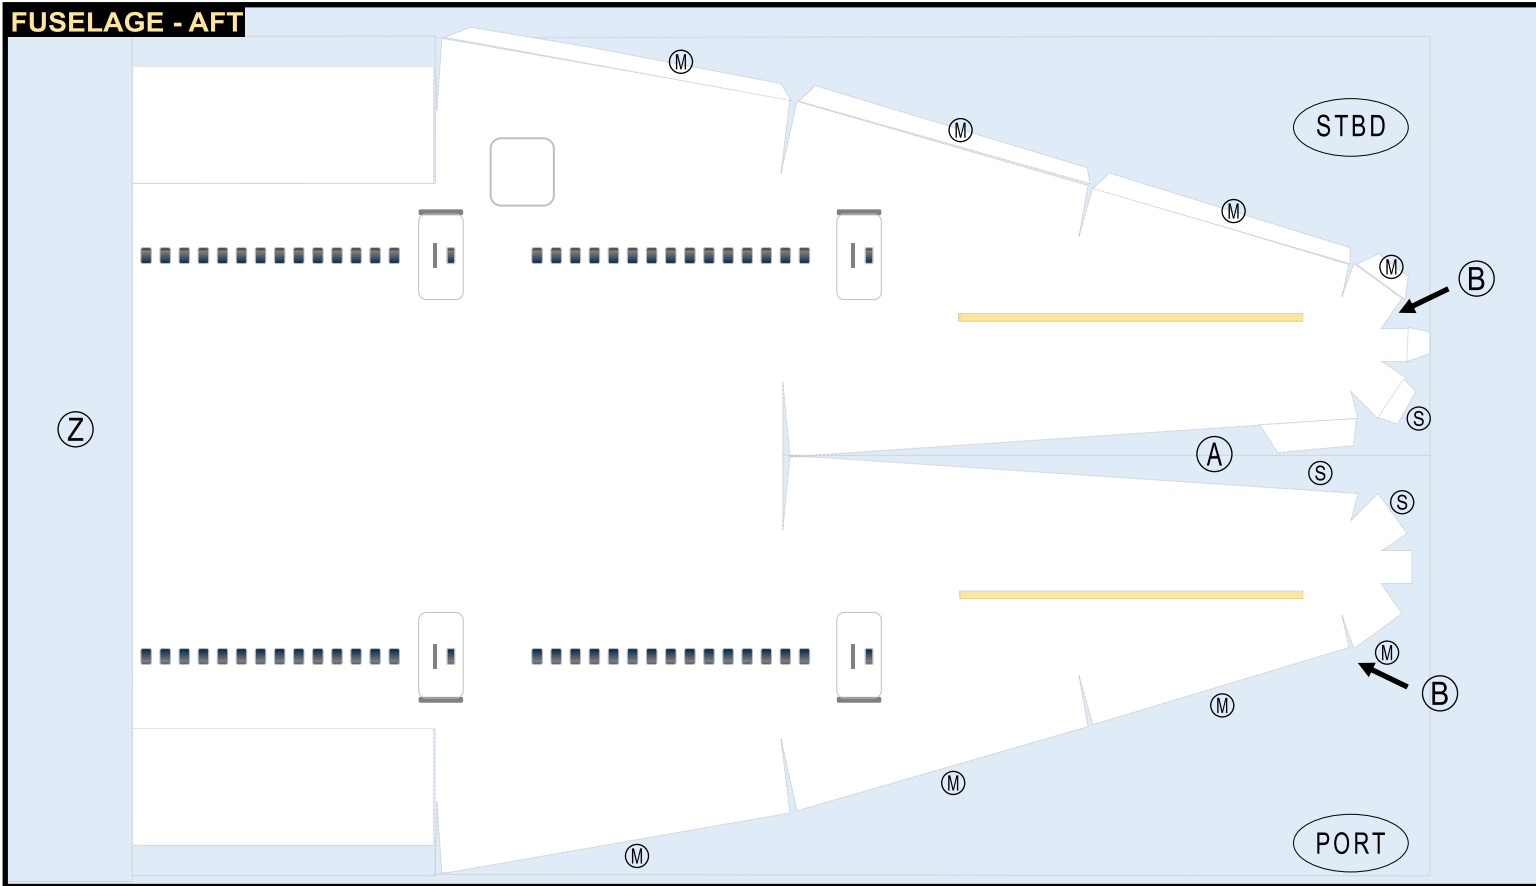

BOEING 747-SP / TEMPLATE

9GBOE22B12

Paper-based scale model design system Copyright © 2022 – Airigami / Airline designs and logos are reproduced for Fair Use educational and informational purposes. USE OF THIS TEMPLATE FOR FINANCIAL GAIN IS PROHIBITED.