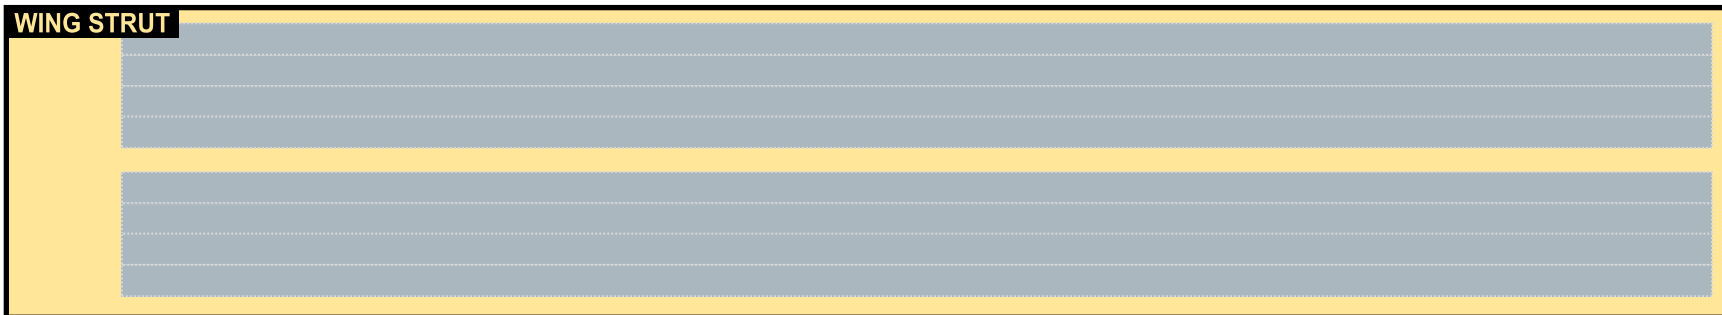

BOEING 747-SP / TEMPLATE

9GBOE22B12

Paper-based scale model design system Copyright © 2022 – Airigami / Airline designs and logos are reproduced for Fair Use educational and informational purposes. USE OF THIS TEMPLATE FOR FINANCIAL GAIN IS PROHIBITED.