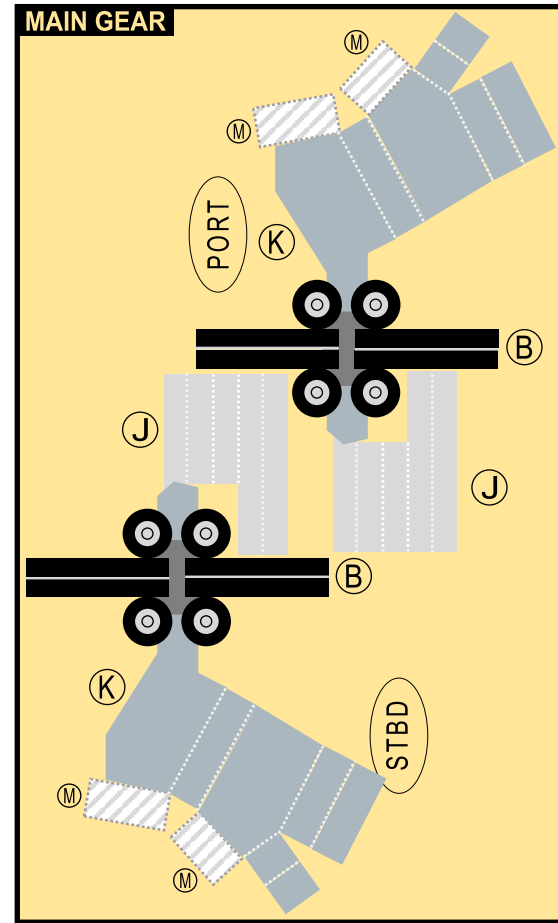

BOEING 747-SP / TEMPLATE

9GBOE22B12

Paper-based scale model design system Copyright © 2022 – Airigami / Airline designs and logos are reproduced for Fair Use educational and informational purposes. USE OF THIS TEMPLATE FOR FINANCIAL GAIN IS PROHIBITED.