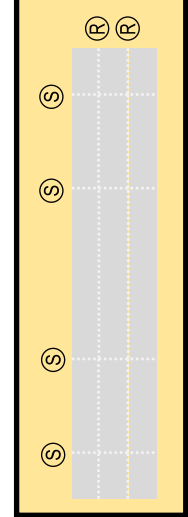

Paper-based scale model design system Copyright © 2022 – Airigami / Airline designs and logos are reproduced for Fair Use educational and informational purposes. USE OF THIS TEMPLATE FOR FINANCIAL GAIN IS PROHIBITED.

WING - PORT

GEAR STRUT

WING STRUT