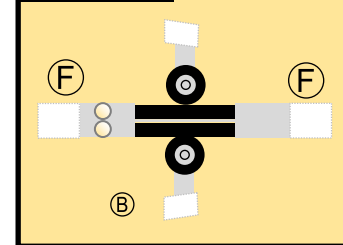

Paper-based scale model design system Copyright © 2022 – Airigami / Airline designs and logos are reproduced for Fair Use educational and informational purposes. USE OF THIS TEMPLATE FOR FINANCIAL GAIN IS PROHIBITED.

FUSELAGE - FWD

MAIN GEAR

NOSE GEAR

ENGINE COWLING