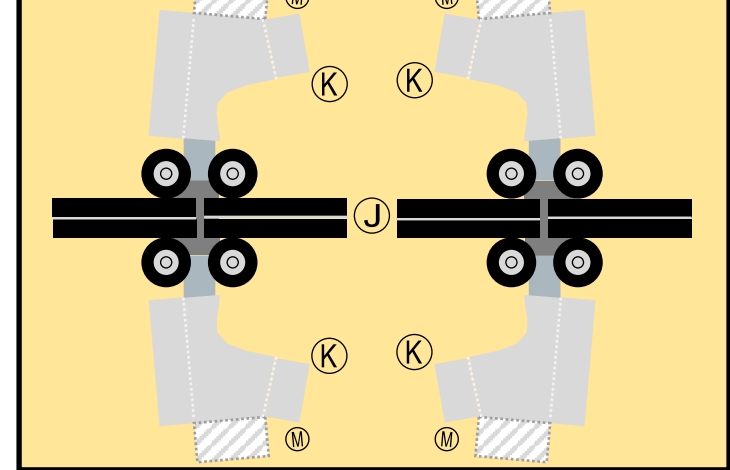

Paper-based scale model design system Copyright © 2022 – Airigami / Airline designs and logos are reproduced for Fair Use educational and informational purposes. USE OF THIS TEMPLATE FOR FINANCIAL GAIN IS PROHIBITED.

FUSELAGE - FWD

MAIN GEAR

NOSE GEAR

ENGINE COWLING