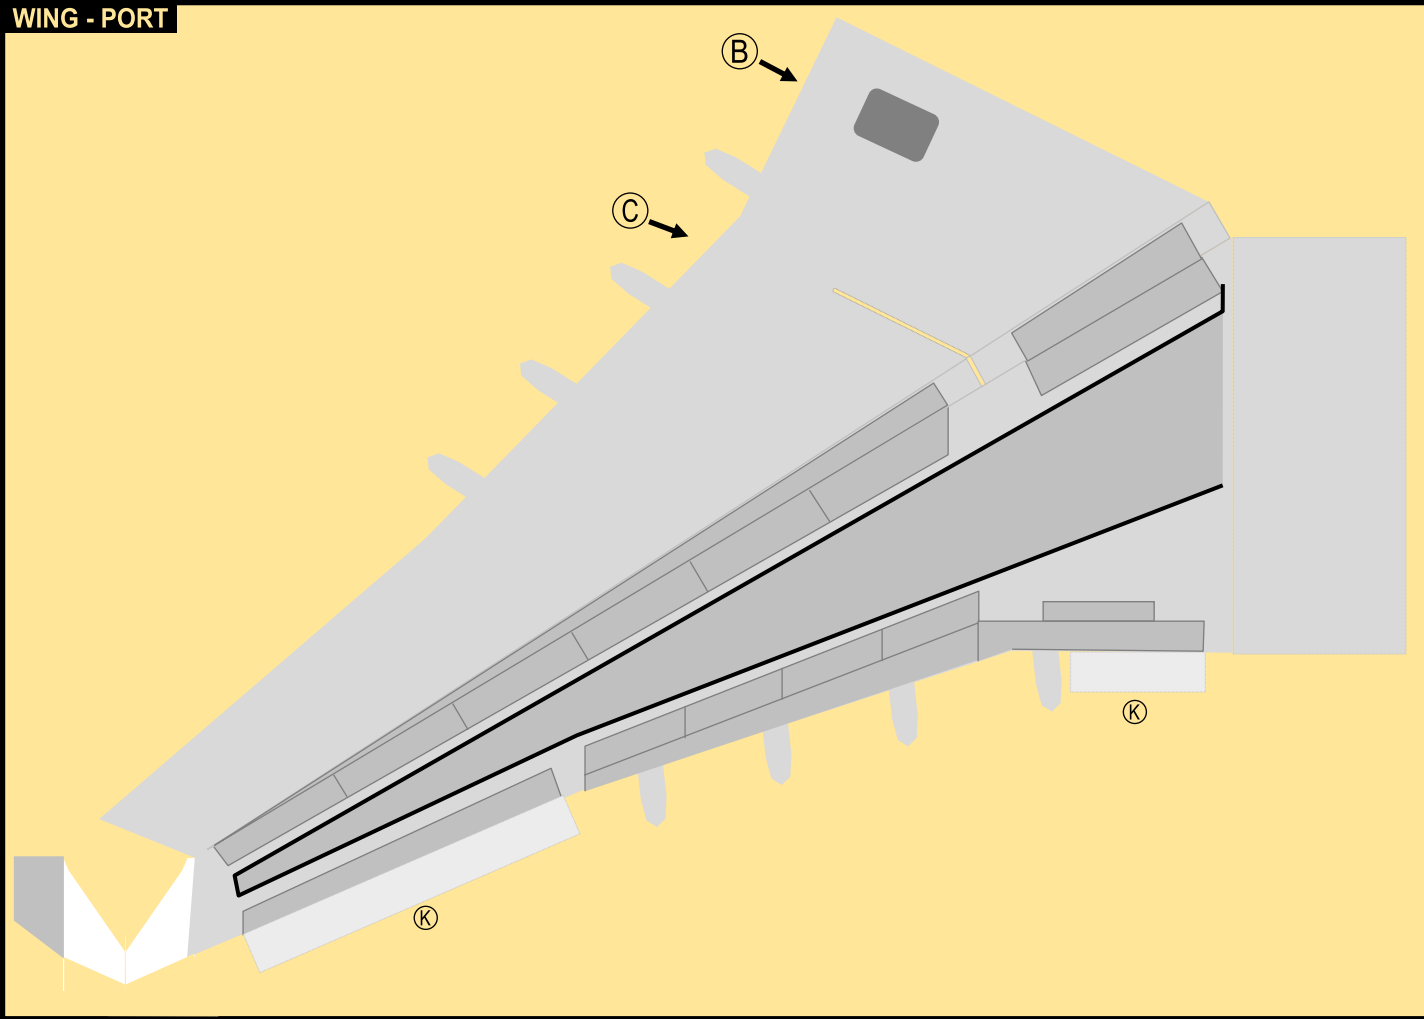

TEMPLATE

8GAIB22D21

AIRBUS A330-300

Parts included in this package:

FF	Fuselage Forward	Page 2
EC	Engine Cowlings	Page 2
TH	Horizontal Stabilizer	Page 2
FA	Fuselage Aft	Page 3
WB	Wing Box	Page 3
NG	Nose Landing Gear	Page 3
TV	Vertical Stabilizer	Page 3
WS	Wing, Starboard	Page 4
MG	Main Landing Gear	Page 4
GS	Main Landing Gear Strut	Page 4
WP	Wing, Port	Page 5
EI	Engine Interiors	Page 5

FUSELAGE - AFT

VER. STB.

ENGINE COWLING

WING BOX

Paper-based scale model design system Copyright © 2022 – Airigami / Airline designs and logos are reproduced for Fair Use educational and informational purposes. USE OF THIS TEMPLATE FOR FINANCIAL GAIN IS PROHIBITED.

WING - STBD

ENGINE INTERIOR

Paper-based scale model design system Copyright © 2022 – Airigami / Airline designs and logos are reproduced for Fair Use educational and informational purposes. USE OF THIS TEMPLATE FOR FINANCIAL GAIN IS PROHIBITED.

WING - PORT

GEAR STRUT

WING STRUT