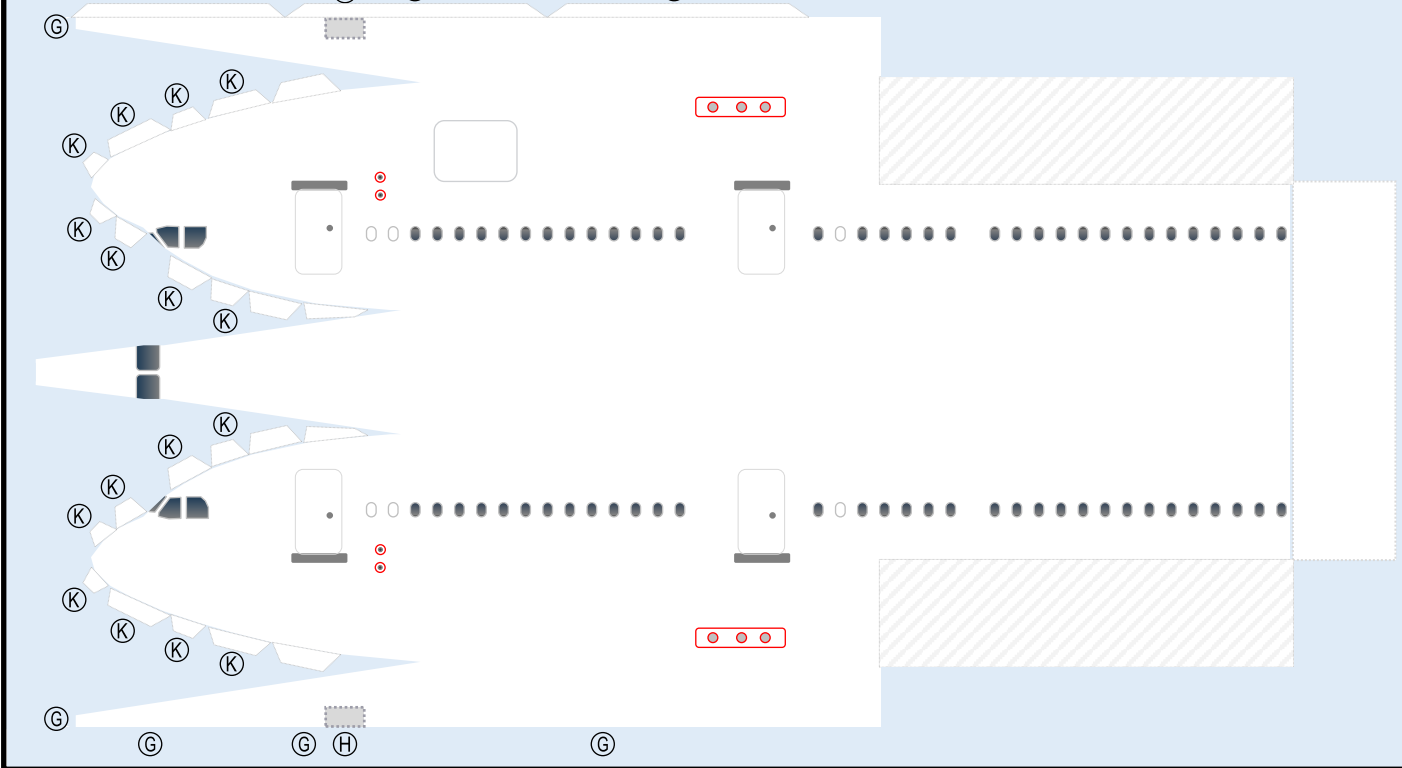

Paper-based scale model design system Copyright © 2022 – Airigami / Airline designs and logos are reproduced for Fair Use educational and informational purposes. USE OF THIS TEMPLATE FOR FINANCIAL GAIN IS PROHIBITED.

FUSELAGE - FWD