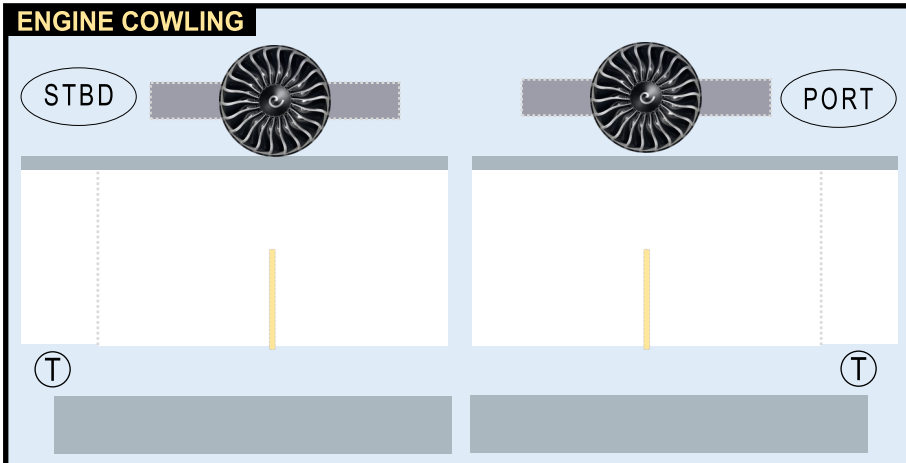

ENGINE COWLING