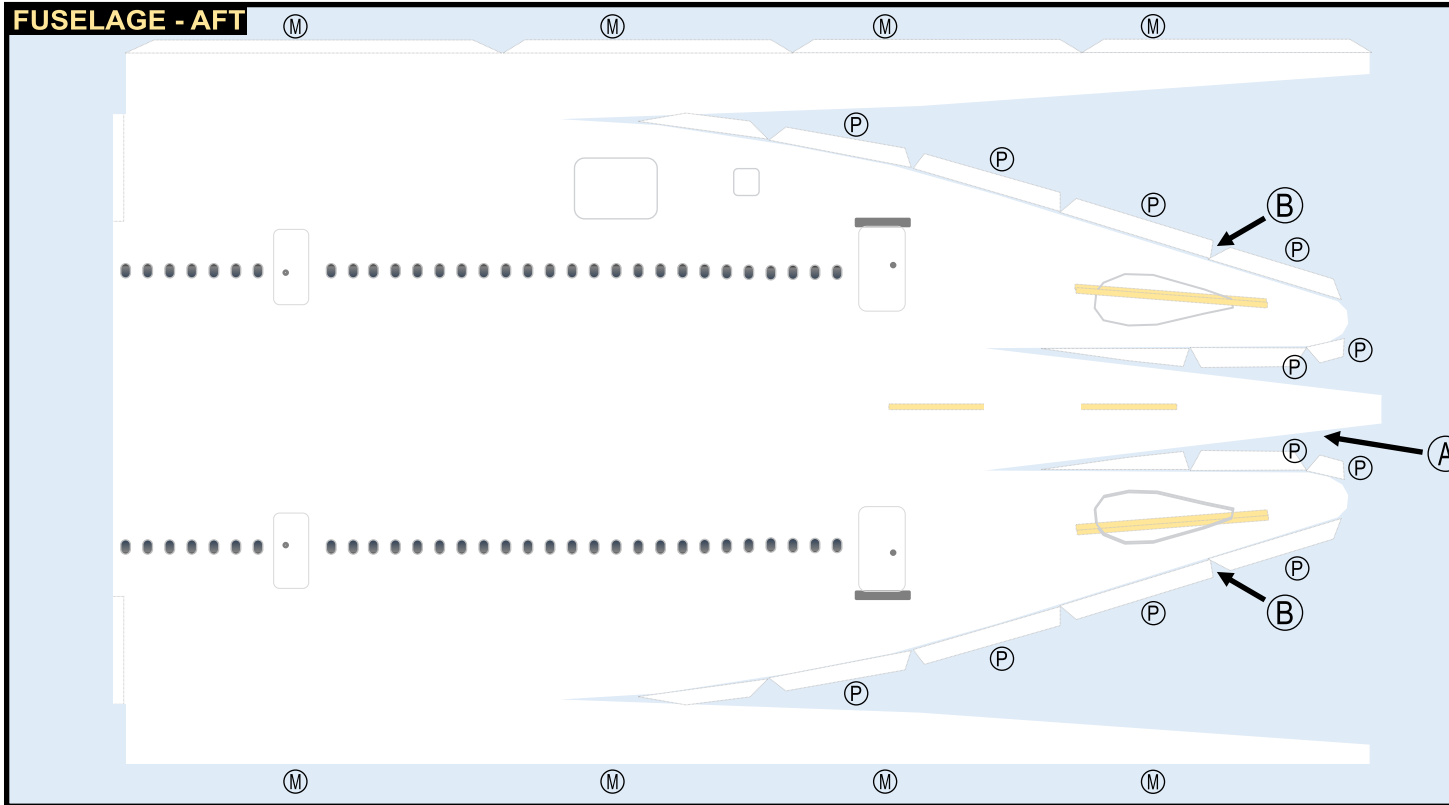

Paper-based scale model design system Copyright © 2022 – Airigami / Airline designs and logos are reproduced for Fair Use educational and informational purposes. USE OF THIS TEMPLATE FOR FINANCIAL GAIN IS PROHIBITED.

FUSELAGE - AFT