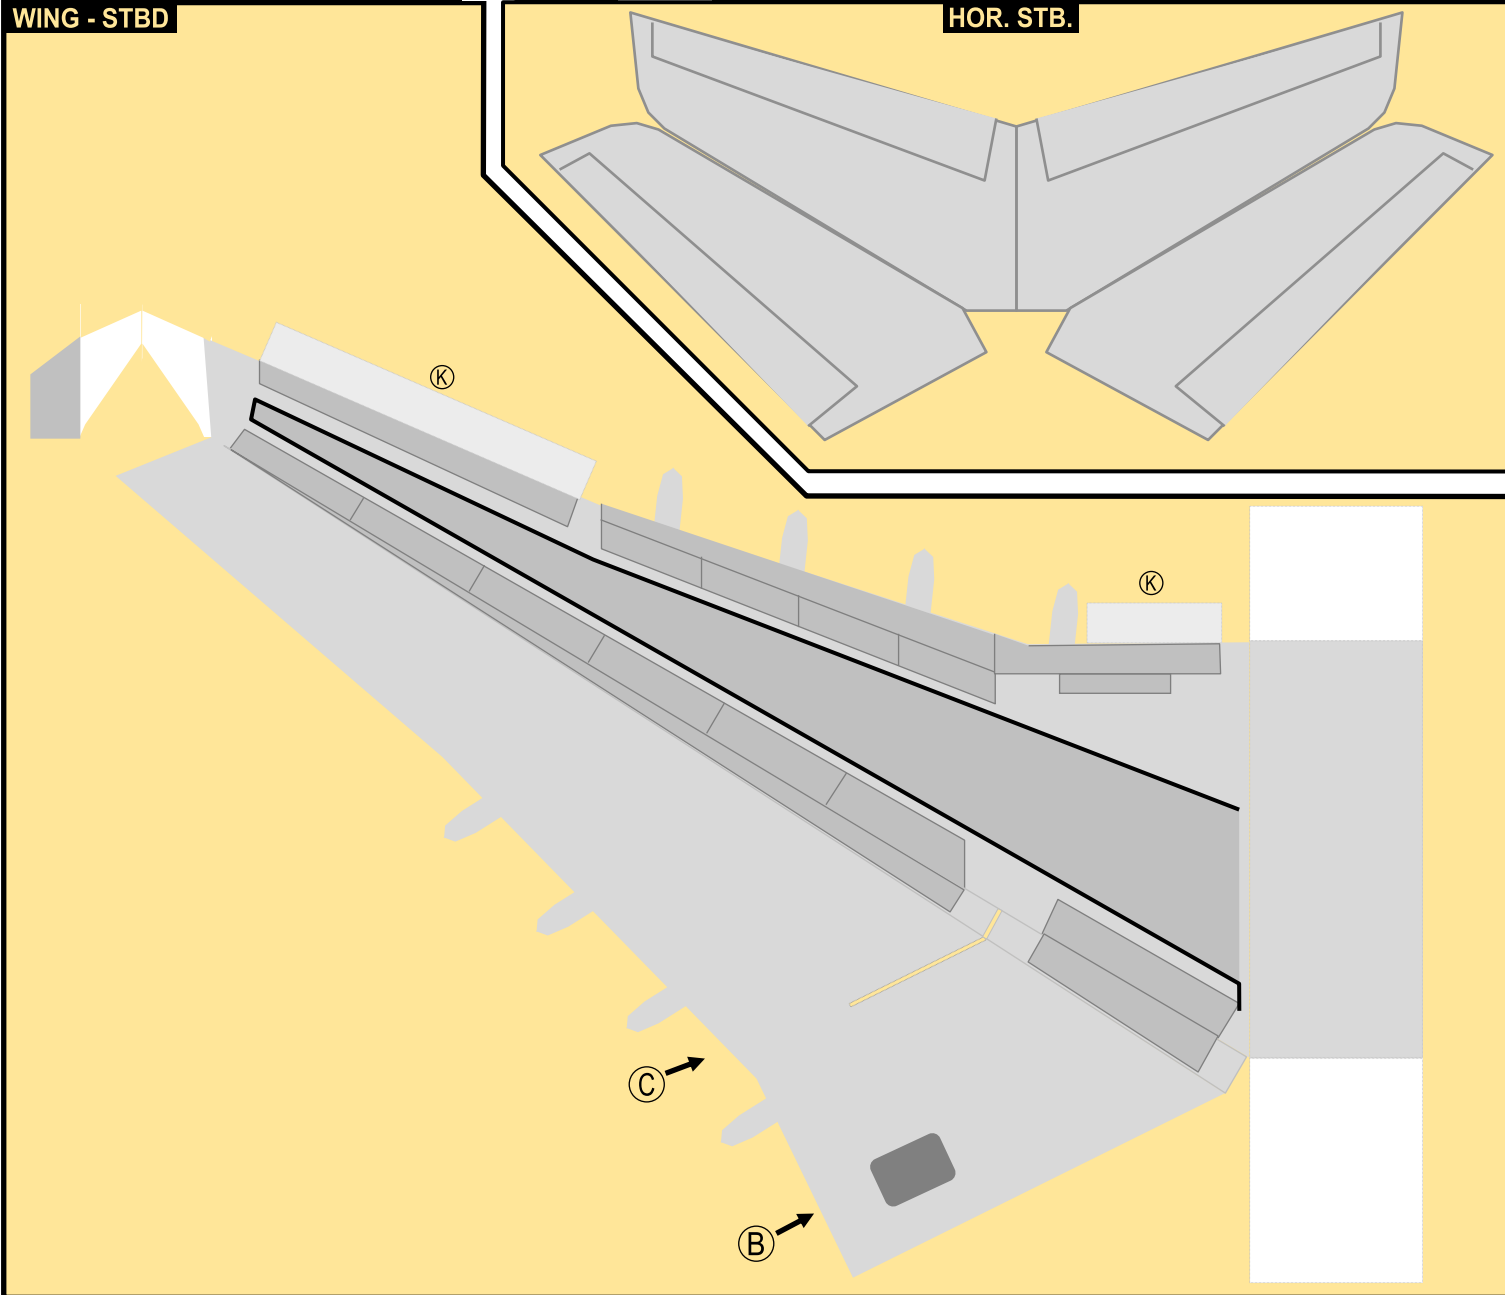

Paper-based scale model design system Copyright © 2022 – Airigami / Airline designs and logos are reproduced for Fair Use educational and informational purposes. USE OF THIS TEMPLATE FOR FINANCIAL GAIN IS PROHIBITED.

WING - STBD