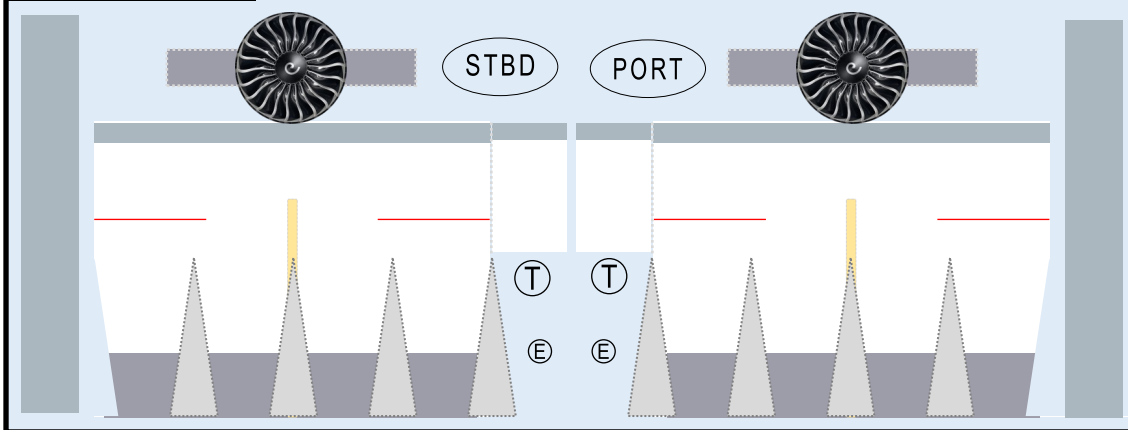

ENGINE COWLING